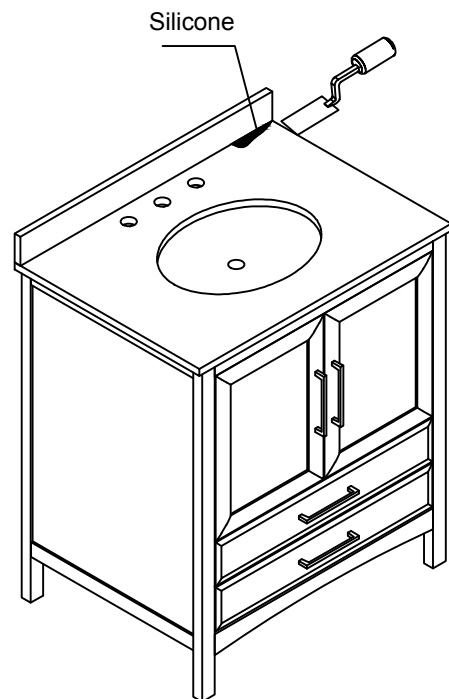

TOOLS REQUIRED (not supplied)