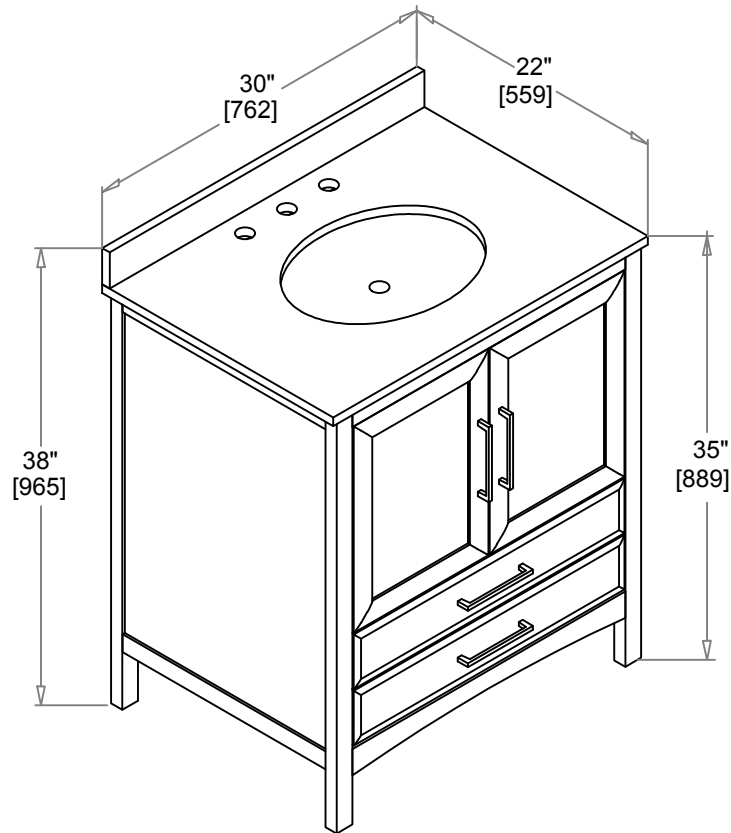

VANITY ART

VA3230E VA3230W VA3230G

DIMENSIONS

#1

PART LIST

PART #	DESCRIPTION	QUANTITY
A	Countertop	1
B	Backsplash	1
C	Basin	1
D	Door (left)	1
E	Door (right)	1
F	Adjustable shelf	1
G	Double depth drawer	1
H	Hinge	4
I	Handle	4
K	Drawer glides	1