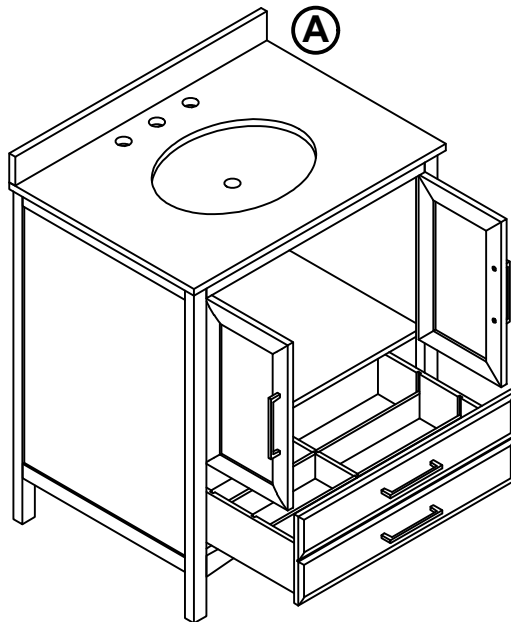

VANITY ART

VA3230E VA3230W VA3230G

DIMENSIONS

#1

PART LIST

PART #	DESCRIPTION	QUANTITY
A	Countertop	1
B	Backsplash	1
C	Basin	1
D	Door (left)	1
E	Door (right)	1
F	Adjustable shelf	1
G	Double depth drawer	1
H	Hinge	4
I	Handle	4
K	Drawer glides	1

INSTALLATION

(A) (B)

TOOLS REQUIRED (not supplied)

INSTALLATION

#1

DRAWER

#2

REMOVE