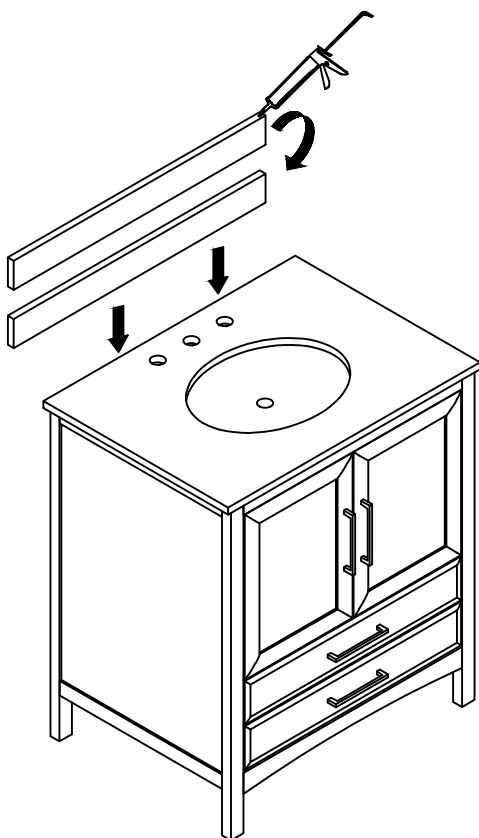

#1

PART LIST

PART #	DESCRIPTION	QUANTITY
A	Countertop	1
B	Backsplash	1
C	Basin	1
D	Door (left)	1
E	Door (right)	1
F	Adjustable shelf	1
G	Double depth drawer	1
H	Hinge	4
I	Handle	4
K	Drawer glides	1

INSTALLATION

(A) (B)

TOOLS REQUIRED (not supplied)