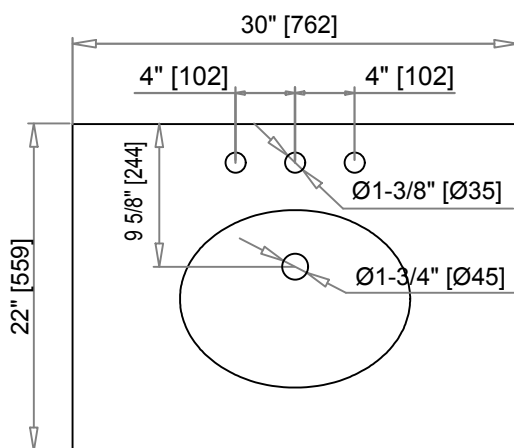

VANITY ART

VA3230E VA3230W VA3230G

DIMENSIONS

#1

PART LIST

PART #	DESCRIPTION	QUANTITY
A	Countertop	1
B	Backsplash	1
C	Basin	1
D	Door (left)	1
E	Door (right)	1
F	Adjustable shelf	1
G	Double depth drawer	1
H	Hinge	4
I	Handle	4
K	Drawer glides	1