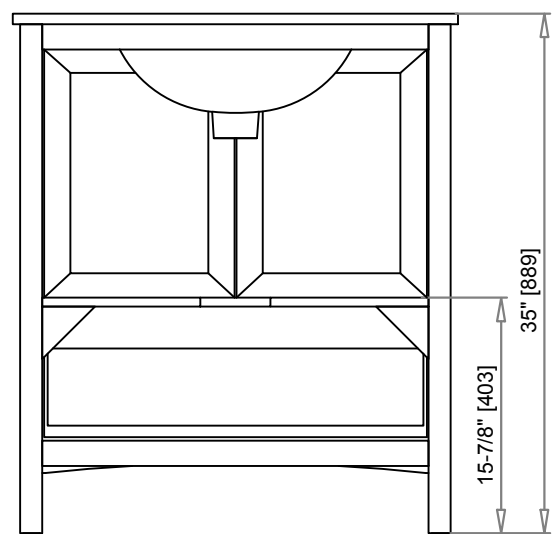

VANITY ART

VA3230E VA3230W VA3230G

DIMENSIONS

#1

PART LIST

PART #	DESCRIPTION	QUANTITY
A	Countertop	1
B	Backsplash	1
C	Basin	1
D	Door (left)	1
E	Door (right)	1
F	Adjustable shelf	1
G	Double depth drawer	1
H	Hinge	4
I	Handle	4
K	Drawer glides	1