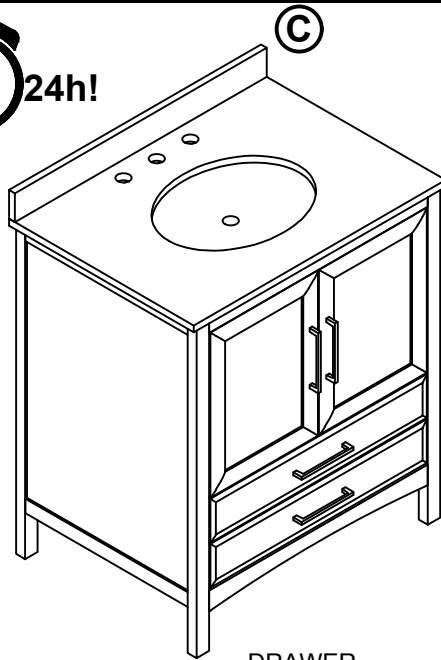

VANITY ART

VA3230E VA3230W VA3230G

DIMENSIONS

#1

PART LIST

PART #	DESCRIPTION	QUANTITY
A	Countertop	1
B	Backsplash	1
C	Basin	1
D	Door (left)	1
E	Door (right)	1
F	Adjustable shelf	1
G	Double depth drawer	1
H	Hinge	4
I	Handle	4
K	Drawer glides	1

INSTALLATION

(A) (B)

TOOLS REQUIRED (not supplied)

INSTALLATION

#1

DRAWER

#2

REMOVE