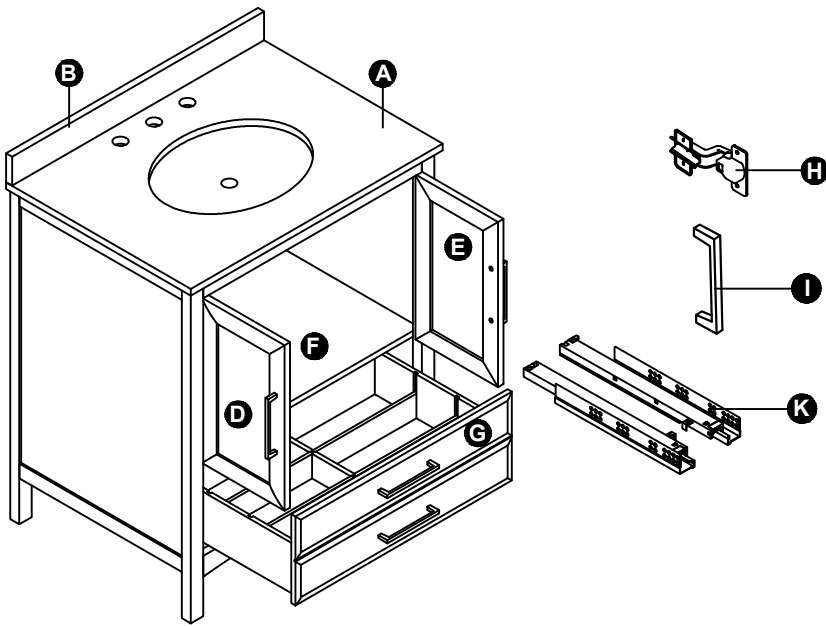

VANITY ART

VA3230E VA3230W VA3230G

DIMENSIONS

#1

PART LIST

PART #	DESCRIPTION	QUANTITY
A	Countertop	1
B	Backsplash	1
C	Basin	1
D	Door (left)	1
E	Door (right)	1
F	Adjustable shelf	1
G	Double depth drawer	1
H	Hinge	4
I	Handle	4
K	Drawer glides	1

INSTALLATION

(A) (B)

TOOLS REQUIRED (not supplied)

INSTALLATION

#1

DRAWER

#2

REMOVE