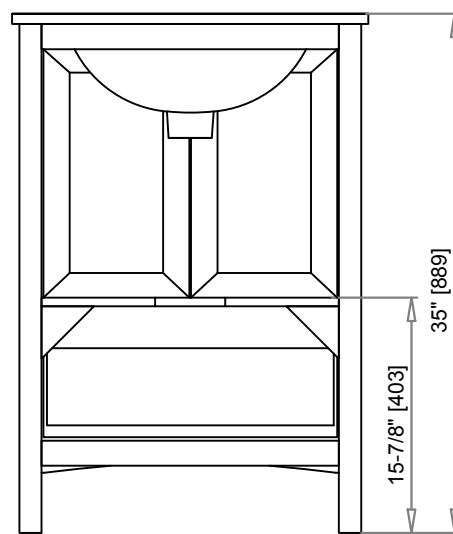

VANITY ART

VA3224E
VA3224W
VA3224G

DIMENSIONS

#1

PART LIST

PART #	DESCRIPTION	QUANTITY
A	Countertop	1
B	Backsplash	1
C	Basin	1
D	Door (left)	1
E	Door (right)	1
F	Adjustable shelf	1
G	Double depth drawer	1
H	Hinge	4
I	Handle	4
K	Drawer glides	1