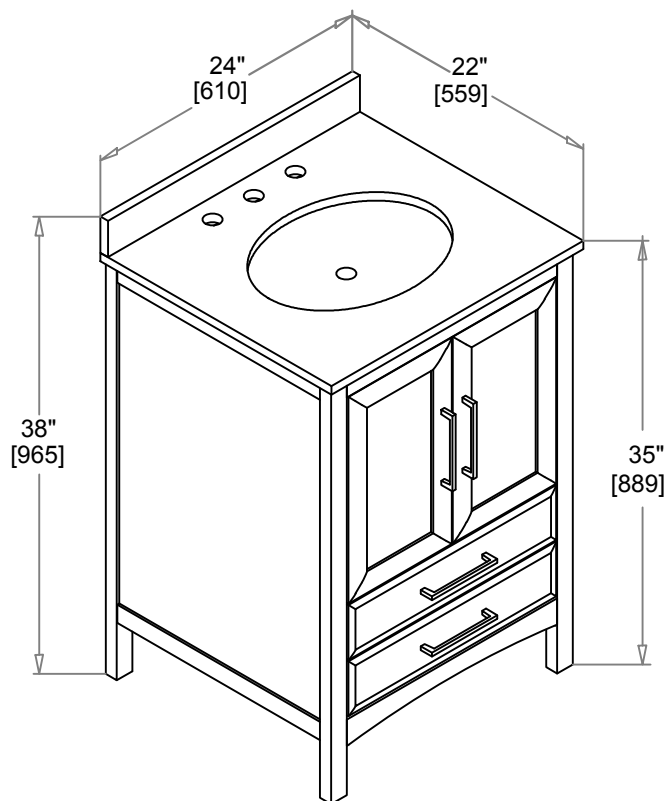

VANITY ART

VA3224E
VA3224W
VA3224G

DIMENSIONS

#1

PART LIST

PART #	DESCRIPTION	QUANTITY
A	Countertop	1
B	Backsplash	1
C	Basin	1
D	Door (left)	1
E	Door (right)	1
F	Adjustable shelf	1
G	Double depth drawer	1
H	Hinge	4
I	Handle	4
K	Drawer glides	1