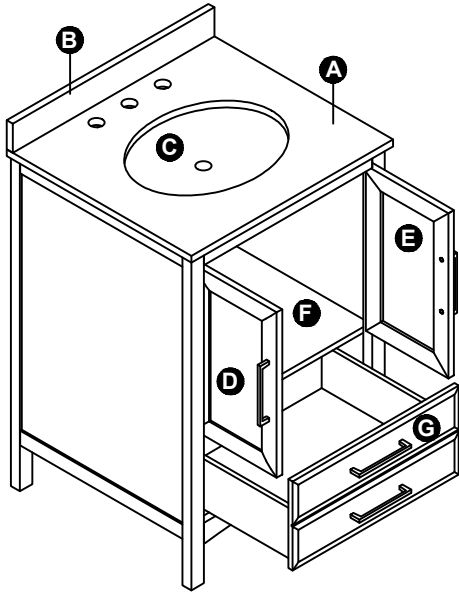

VANITY ART

VA3224E
VA3224W
VA3224G

DIMENSIONS

#1

PART LIST

PART #	DESCRIPTION	QUANTITY
A	Countertop	1
B	Backsplash	1
C	Basin	1
D	Door (left)	1
E	Door (right)	1
F	Adjustable shelf	1
G	Double depth drawer	1
H	Hinge	4
I	Handle	4
K	Drawer glides	1