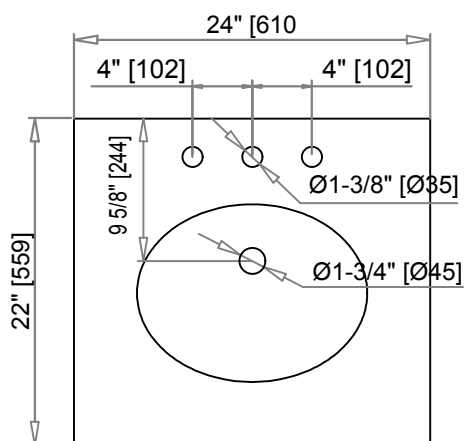

VANITY ART

VA3224E
VA3224W
VA3224G

DIMENSIONS

#1

PART LIST

PART #	DESCRIPTION	QUANTITY
A	Countertop	1
B	Backsplash	1
C	Basin	1
D	Door (left)	1
E	Door (right)	1
F	Adjustable shelf	1
G	Double depth drawer	1
H	Hinge	4
I	Handle	4
K	Drawer glides	1