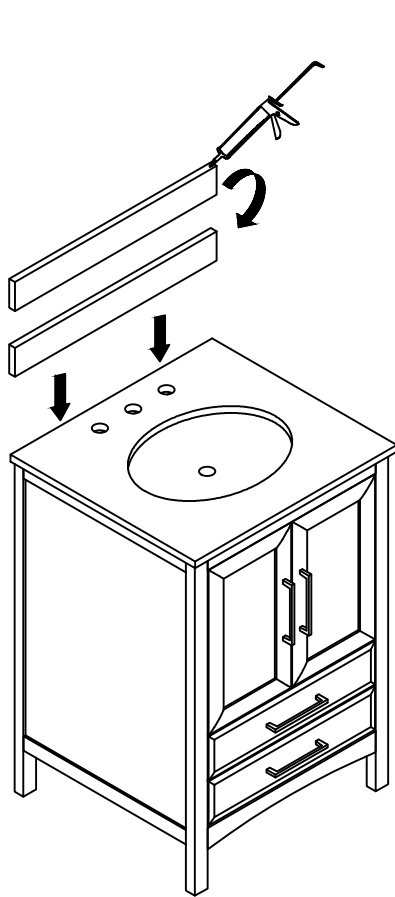

INSTALLATION

(A) (B)