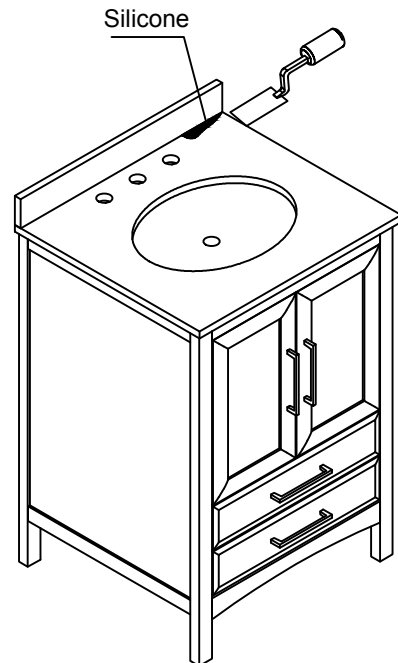

TOOLS REQUIRED (not supplied)