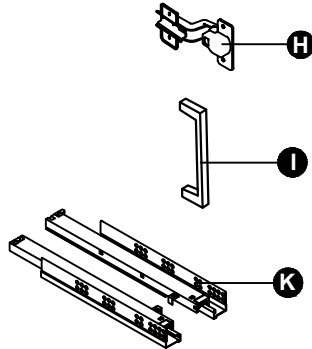

VANITY ART

VA3224E
VA3224W
VA3224G

DIMENSIONS

#1

PART LIST

PART #	DESCRIPTION	QUANTITY
A	Countertop	1
B	Backsplash	1
C	Basin	1
D	Door (left)	1
E	Door (right)	1
F	Adjustable shelf	1
G	Double depth drawer	1
H	Hinge	4
I	Handle	4
K	Drawer glides	1

INSTALLATION

(A) (B)

TOOLS REQUIRED (not supplied)

INSTALLATION

#1

(C)

#2

DRAWER