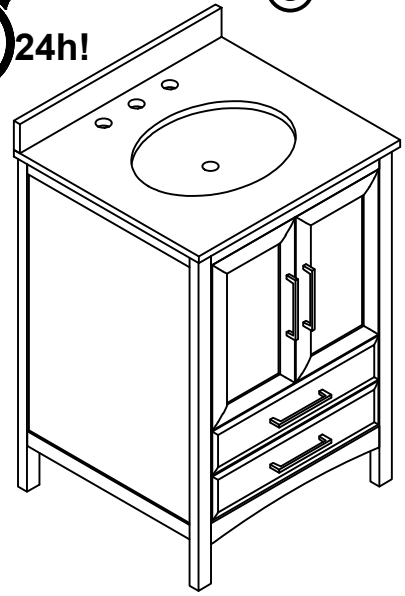

VANITY ART

VA3224E
VA3224W
VA3224G

DIMENSIONS

#1

PART LIST

PART #	DESCRIPTION	QUANTITY
A	Countertop	1
B	Backsplash	1
C	Basin	1
D	Door (left)	1
E	Door (right)	1
F	Adjustable shelf	1
G	Double depth drawer	1
H	Hinge	4
I	Handle	4
K	Drawer glides	1

INSTALLATION

(A) (B)

TOOLS REQUIRED (not supplied)

INSTALLATION

#1

(C)

#2

DRAWER