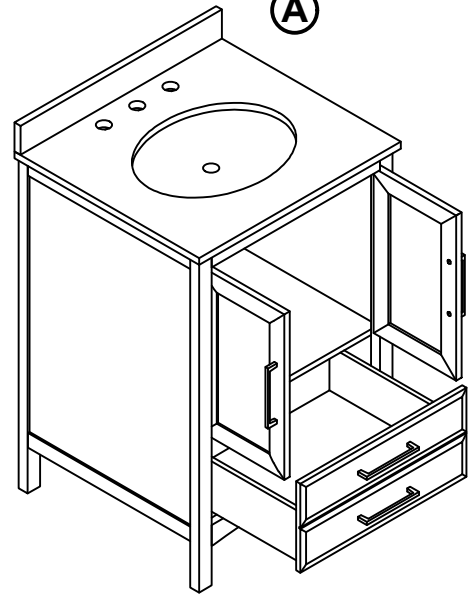

DRAWER

(A)

REMOVE

INSTALL

(B) (C)