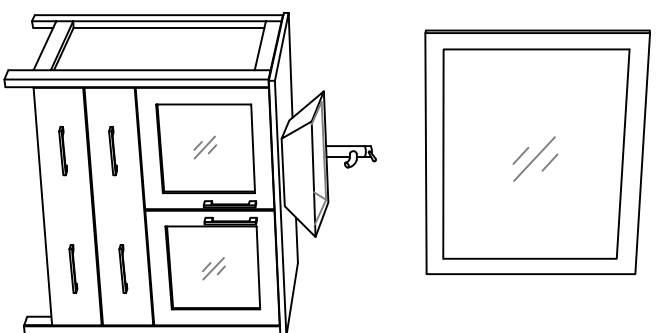

Bathroom Cabinet

Unit

inch

Model

VA3124

Mirror: 24"x27.56" inch

Cabinet: 24"x18.5"x31.1" inch

Handle: 6.2" inch

(PLAN)

(BACK)