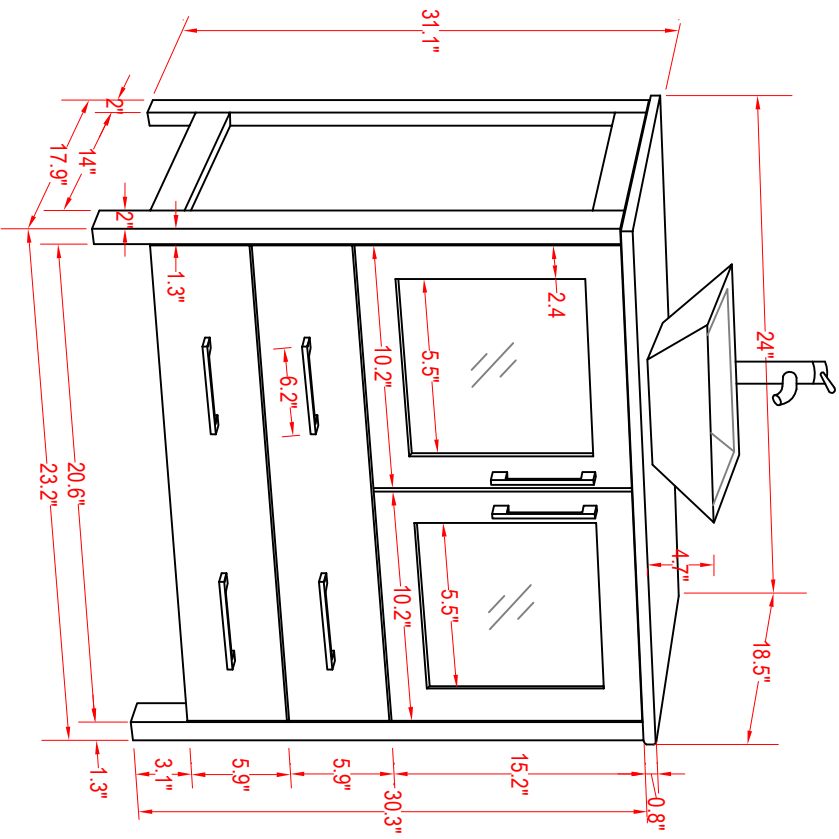

Bathroom Cabinet

Unit

inch

Model

VA3124

Mirror: 24"x27.56" inch

Cabinet: 24"x18.5"x31.1" inch

Handle: 6.2" inch

(PLAN)

(BACK)