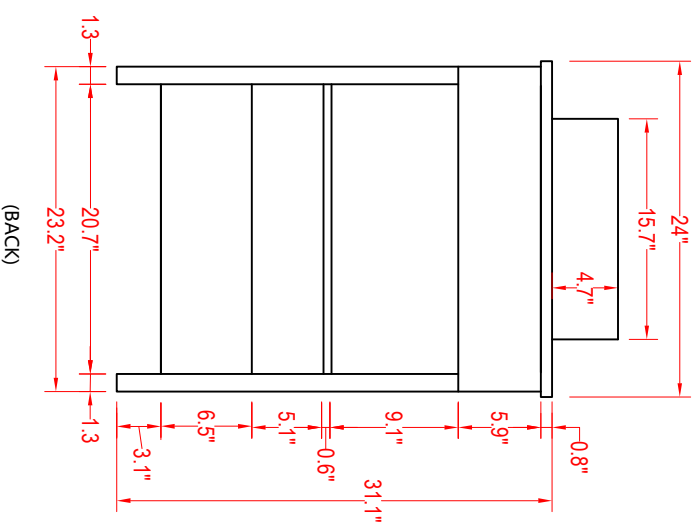

Bathroom Cabinet

Unit

inch

Model

VA3124

Mirror: 24"x27.56" inch

Cabinet: 24"x18.5"x31.1" inch

Handle: 6.2" inch

(PLAN)

(BACK)