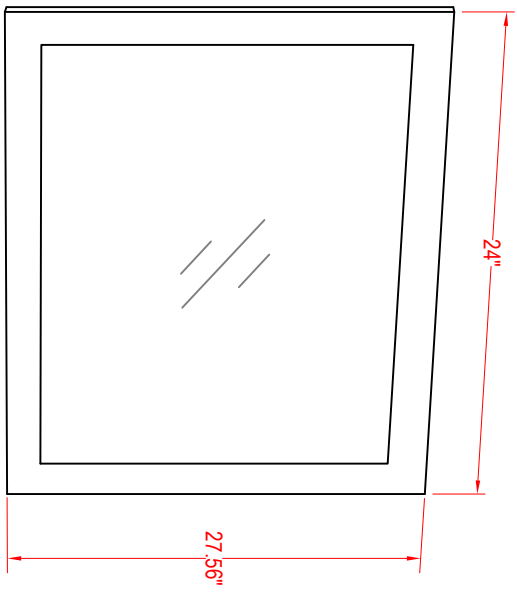

Bathroom Cabinet

Unit

inch

Model

VA3124

Mirror: 24"x27.56" inch

Cabinet: 24"x18.5"x31.1" inch

Handle: 6.2" inch