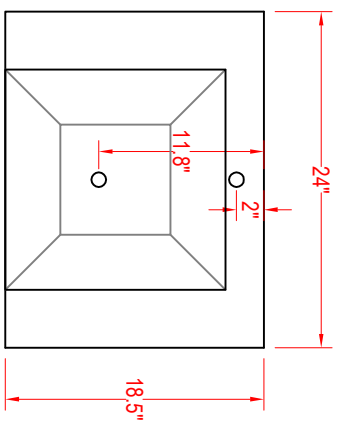

Bathroom Cabinet

Unit

inch

Model

VA3124

Mirror: 24"x27.56" inch

Cabinet: 24"x18.5"x31.1" inch

Handle: 6.2" inch