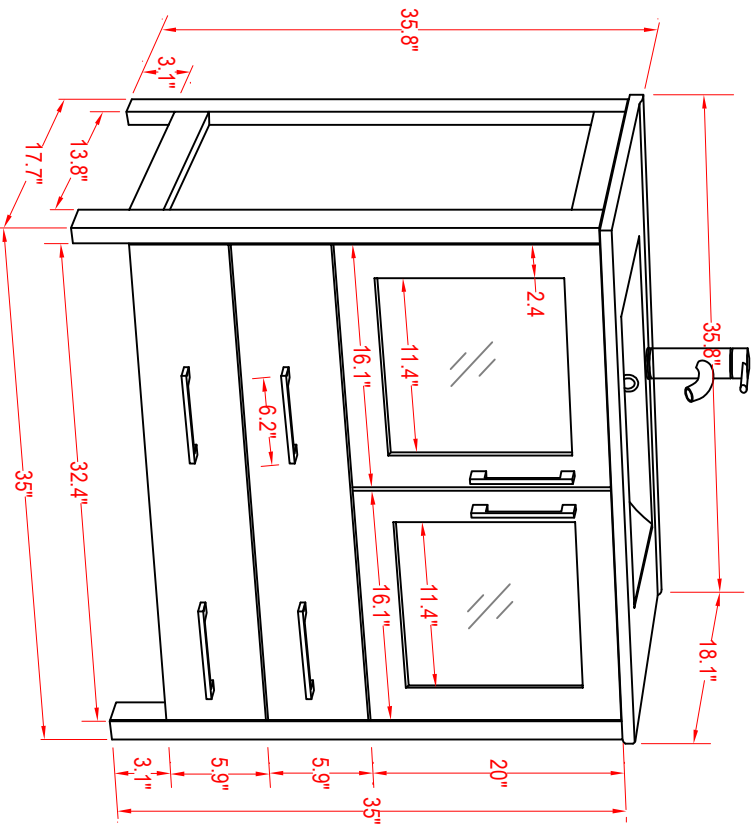

Bathroom Cabinet

Unit

inch

Model

VA3036

Mirror: 35.8" x 27.56" inch

Cabinet: 35.8" x 18.1" x 35.8" inch

Handle: 6.2" inch

(PLAN)

(BACK)