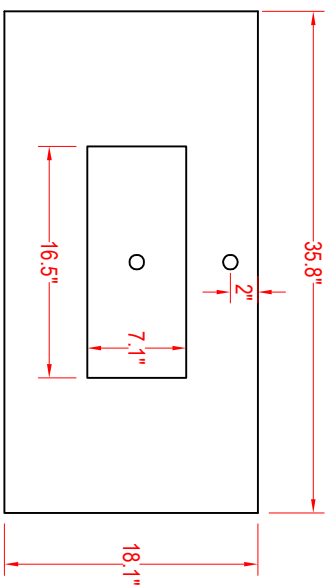

Bathroom Cabinet

Unit

inch

Model

VA3036

Mirror: 35.8" x 27.56" inch

Cabinet: 35.8" x 18.1" x 35.8" inch

Handle: 6.2" inch

(PLAN)

(BACK)