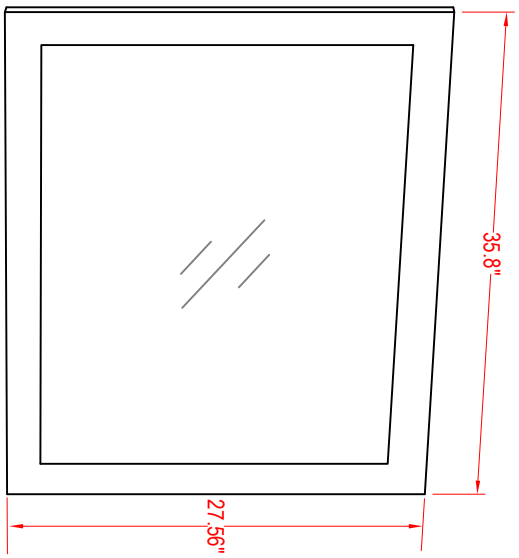

Bathroom Cabinet

Unit

inch

Model

VA3036

Mirror: 35.8" x 27.56" inch

Cabinet: 35.8" x 18.1" x 35.8" inch

Handle: 6.2" inch

(PLAN)

(BACK)