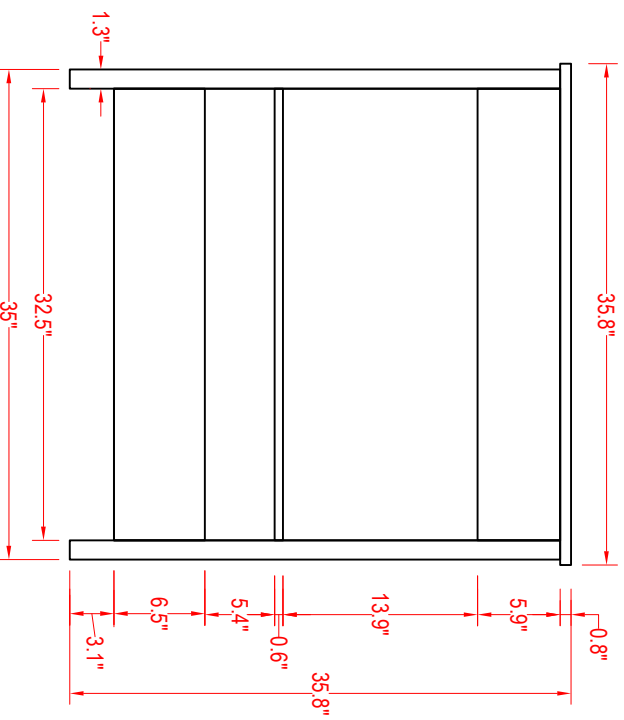

Bathroom Cabinet

Unit

inch

Model

VA3036

Mirror: 35.8" x 27.56" inch

Cabinet: 35.8" x 18.1" x 35.8" inch

Handle: 6.2" inch

(PLAN)

(BACK)