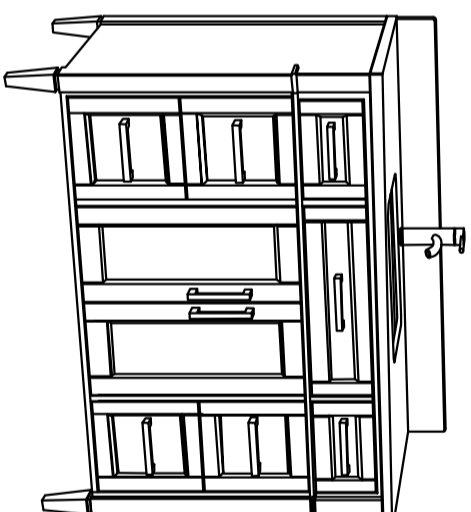

Bathroom Cabinet

Unit

inch

Model

VA2060S

Mirror: 59.1"x27.6" inch

Cabinet: 59.8"x22"x39.8" inch

Handle: 6" inch