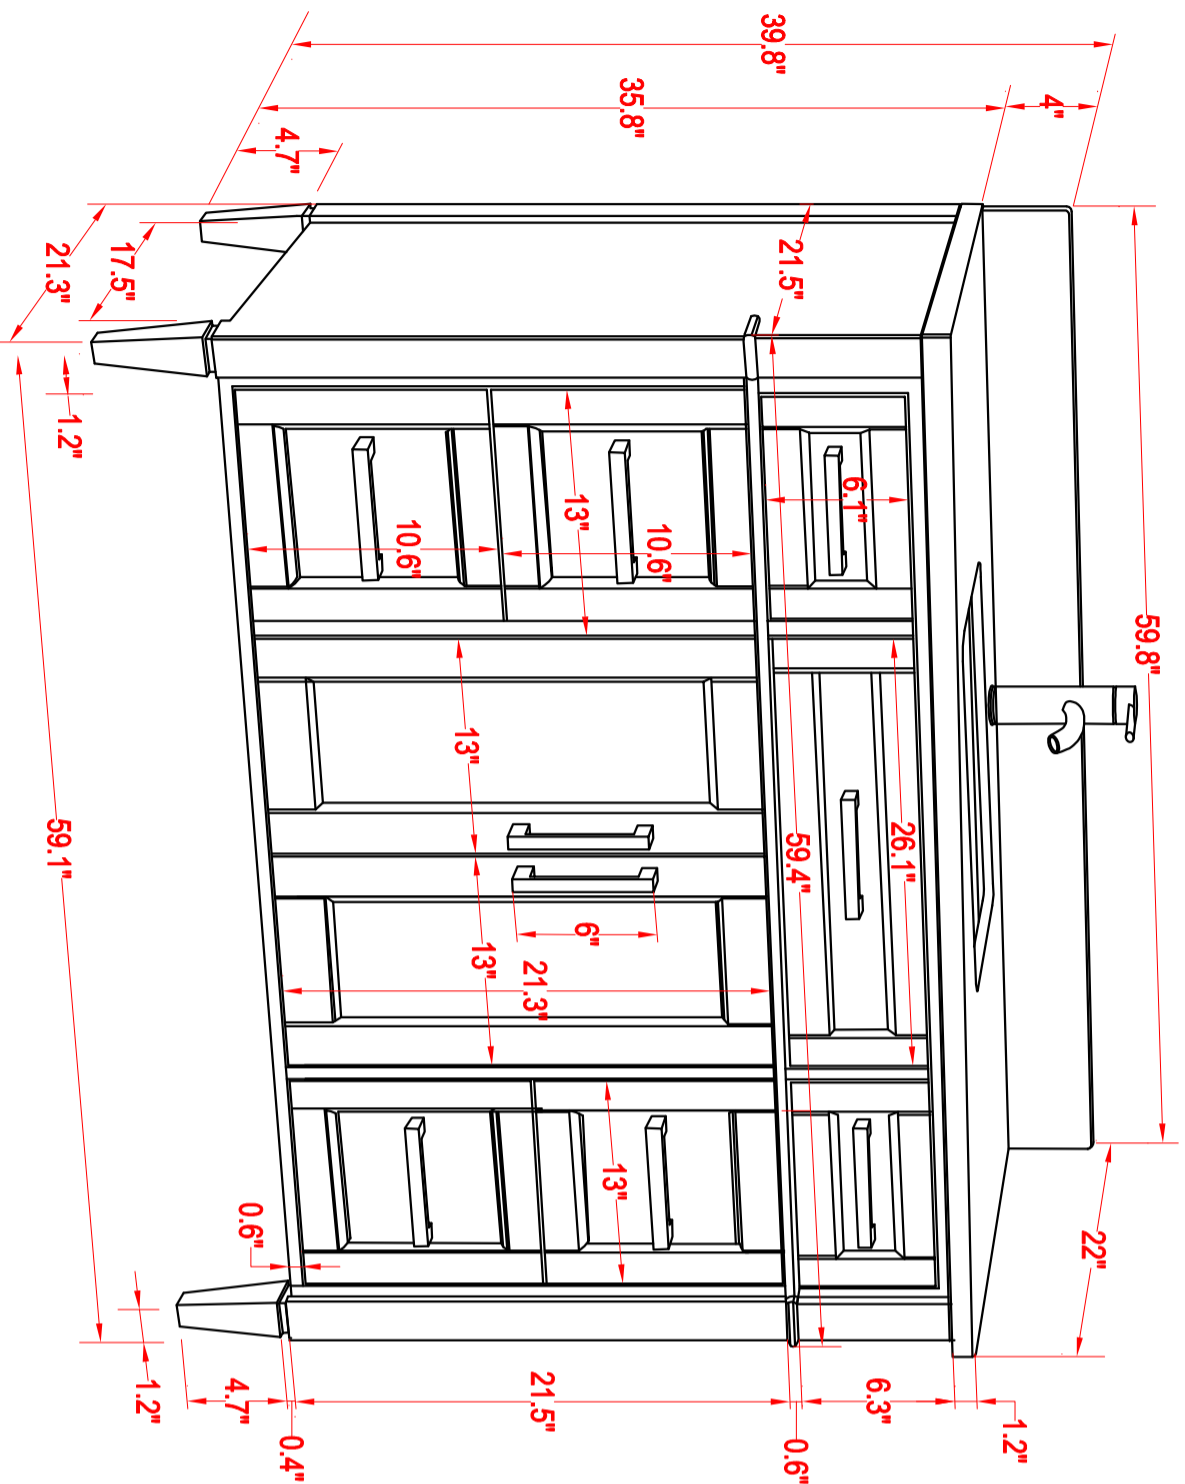

Bathroom Cabinet

Unit

inch

Model

VA2060S

Mirror: 59.1"x27.6" inch

Cabinet: 59.8"x22"x39.8" inch

Handle: 6" inch

(PLAN)

(BACK)