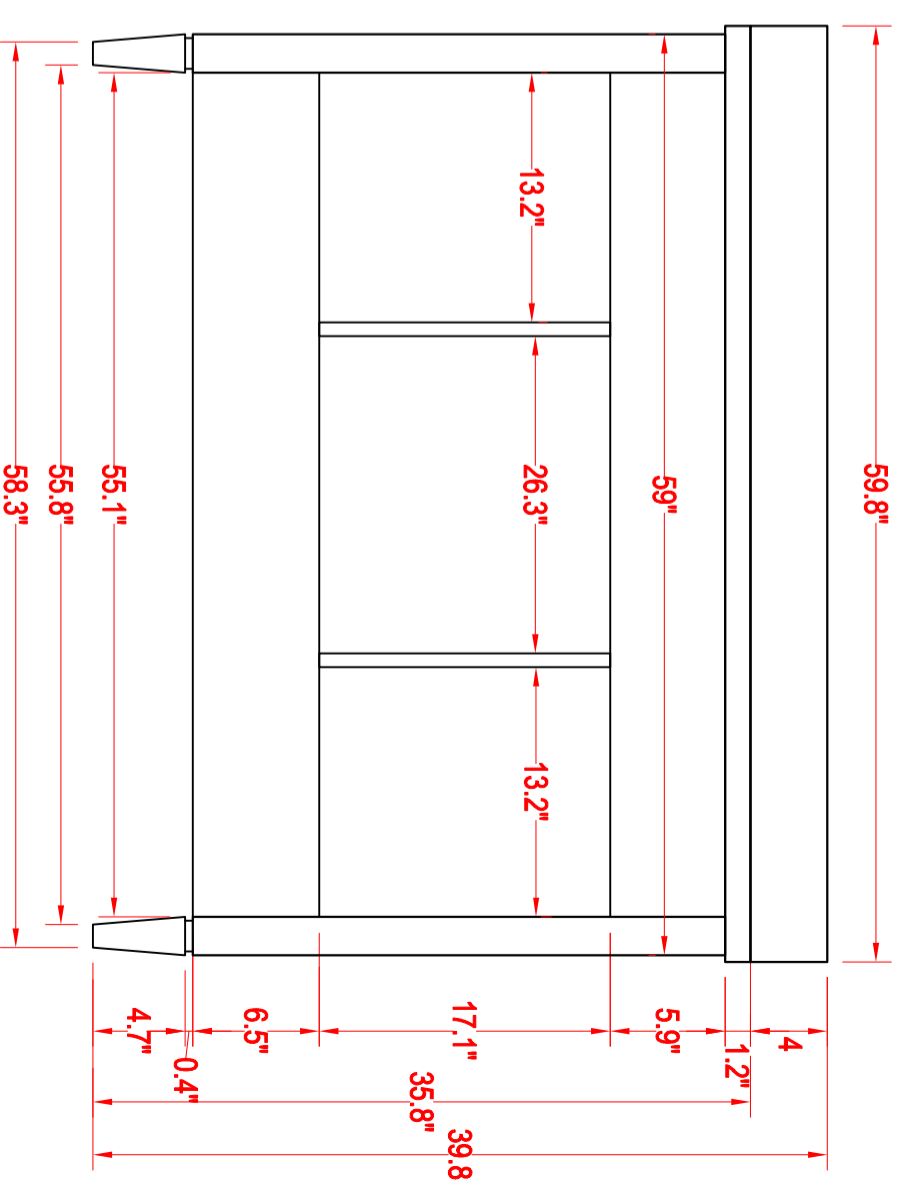

Bathroom Cabinet

Unit

inch

Model

VA2060S

Mirror: 59.1"x27.6" inch

Cabinet: 59.8"x22"x39.8" inch

Handle: 6" inch

(PLAN)

(BACK)