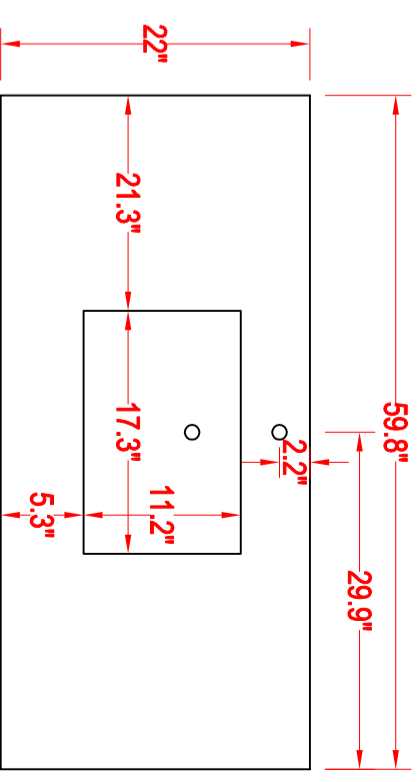

Bathroom Cabinet

Unit

inch

Model

VA2060S

Mirror: 59.1"x27.6" inch

Cabinet: 59.8"x22"x39.8" inch

Handle: 6" inch

(PLAN)

(BACK)