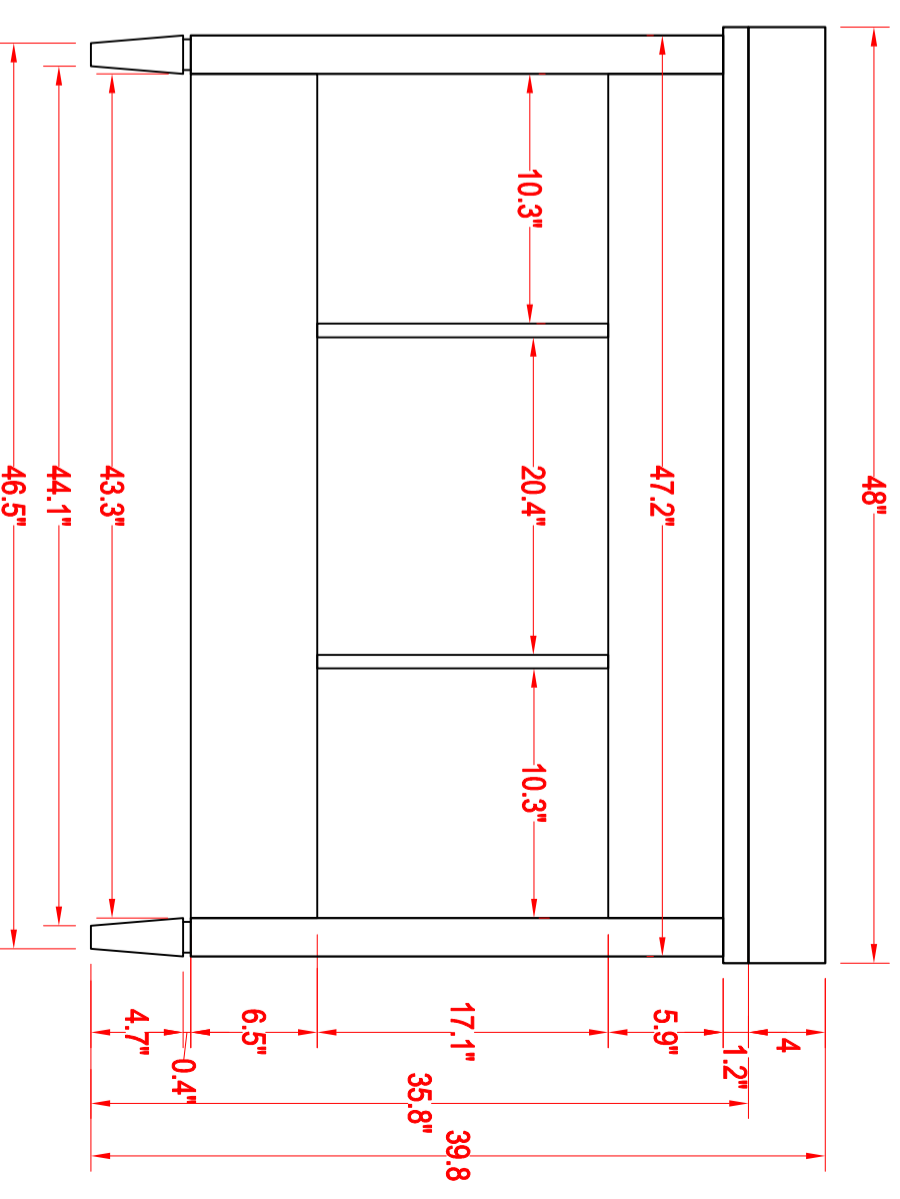

Bathroom Cabinet

Unit

inch

Model

VA2048

47.2"

Mirror: 47.2"x27.6" inch

Cabinet: 48"x22"x39.8" inch

Handle: 6" inch

(PLAN)

(BACK)