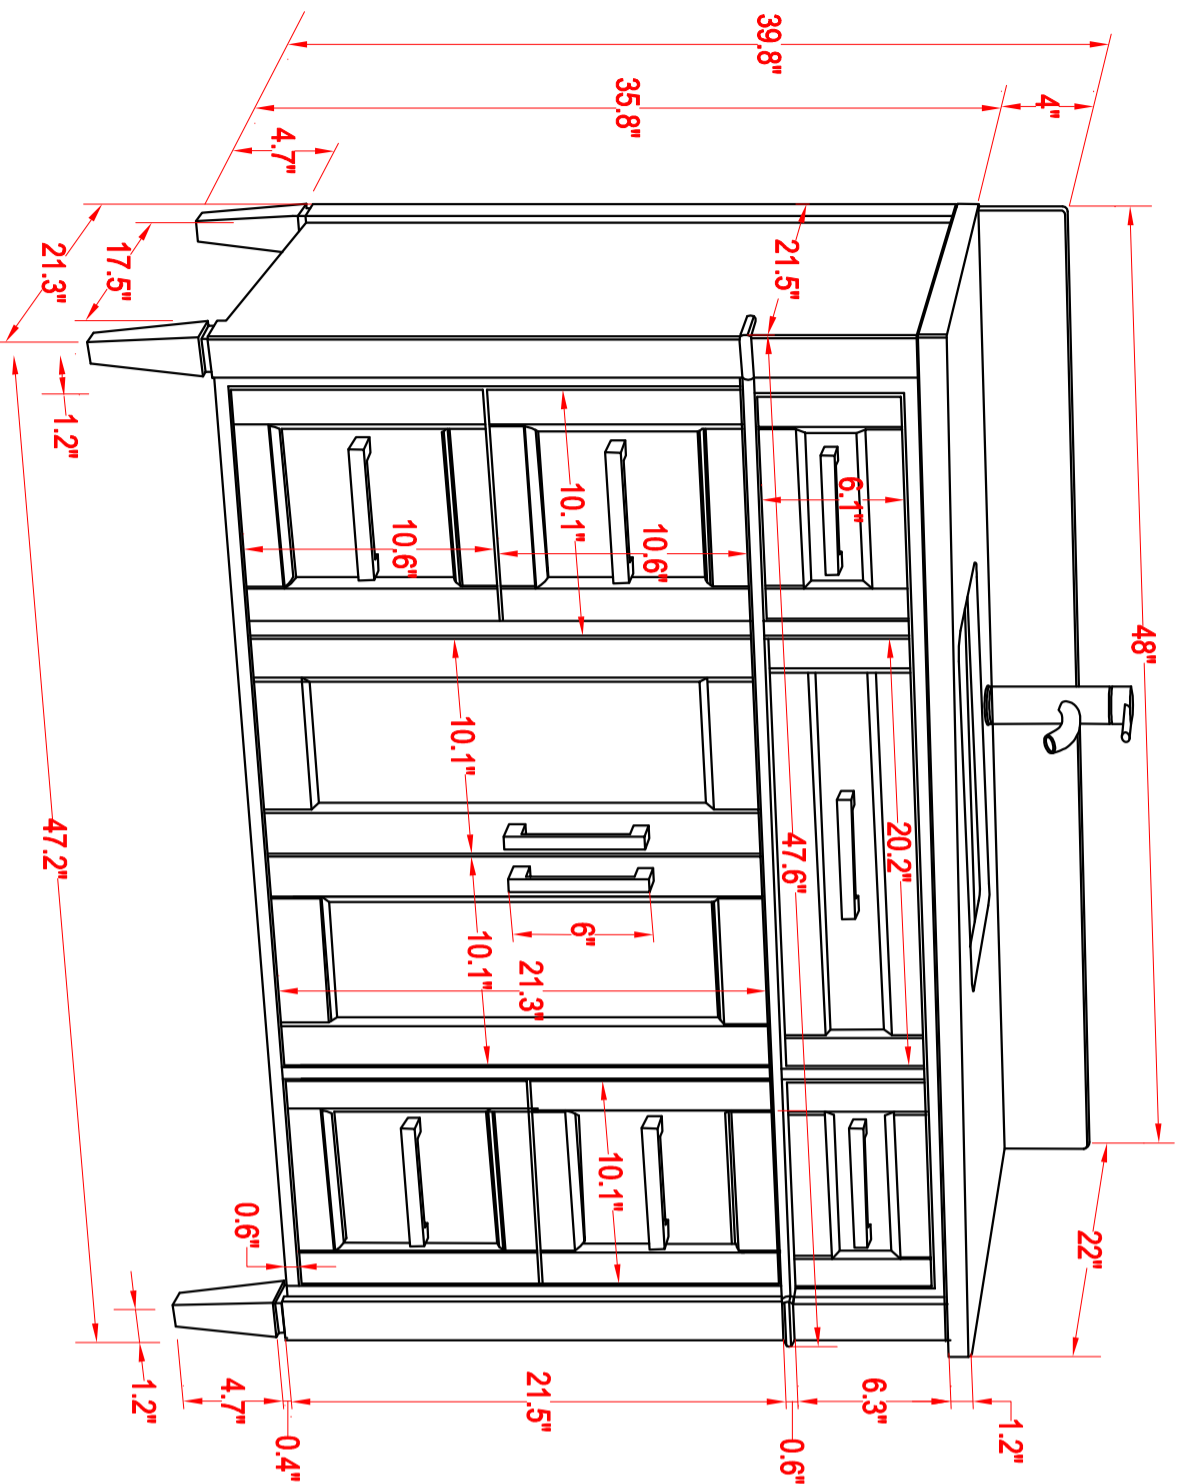

Bathroom Cabinet

Unit

inch

Model

VA2048

47.2"

Mirror: 47.2"x27.6" inch

Cabinet: 48"x22"x39.8" inch

Handle: 6" inch

(PLAN)

(BACK)