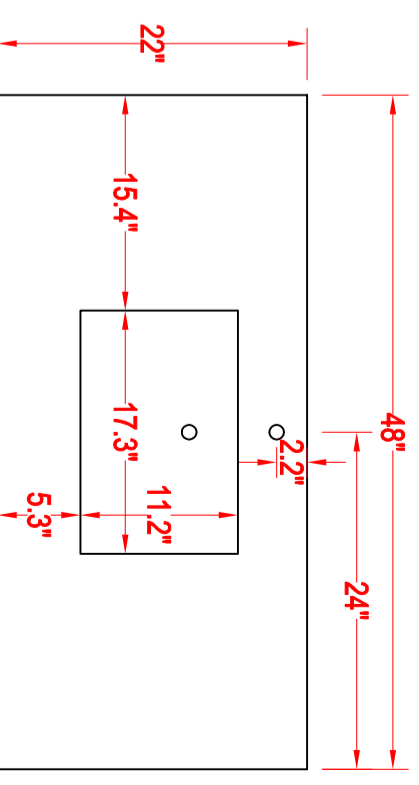

Bathroom Cabinet

Unit

inch

Model

VA2048

47.2"

Mirror: 47.2"x27.6" inch

Cabinet: 48"x22"x39.8" inch

Handle: 6" inch

(PLAN)

(BACK)