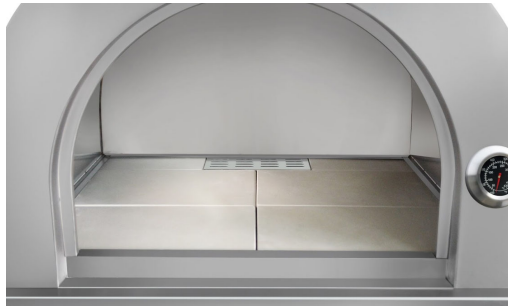

Spec	Dimension	Spec	Dimension
Product Width	27 7/8"	Product Storage Width	26"
Product Depth	25"	Product Storage Depth	23"
Product Depth (including Bullnose)	26"	Product Storage Height	30 1/2"
Product Height (Chimney top)	56 1/2"	Cooking Area	24"*21" = 504 Sq in (3.5 Sq Ft)
Product Height (to the bullnose)	38"	Chimney Height	28 3/4" (25 1/4"+3 1/2")