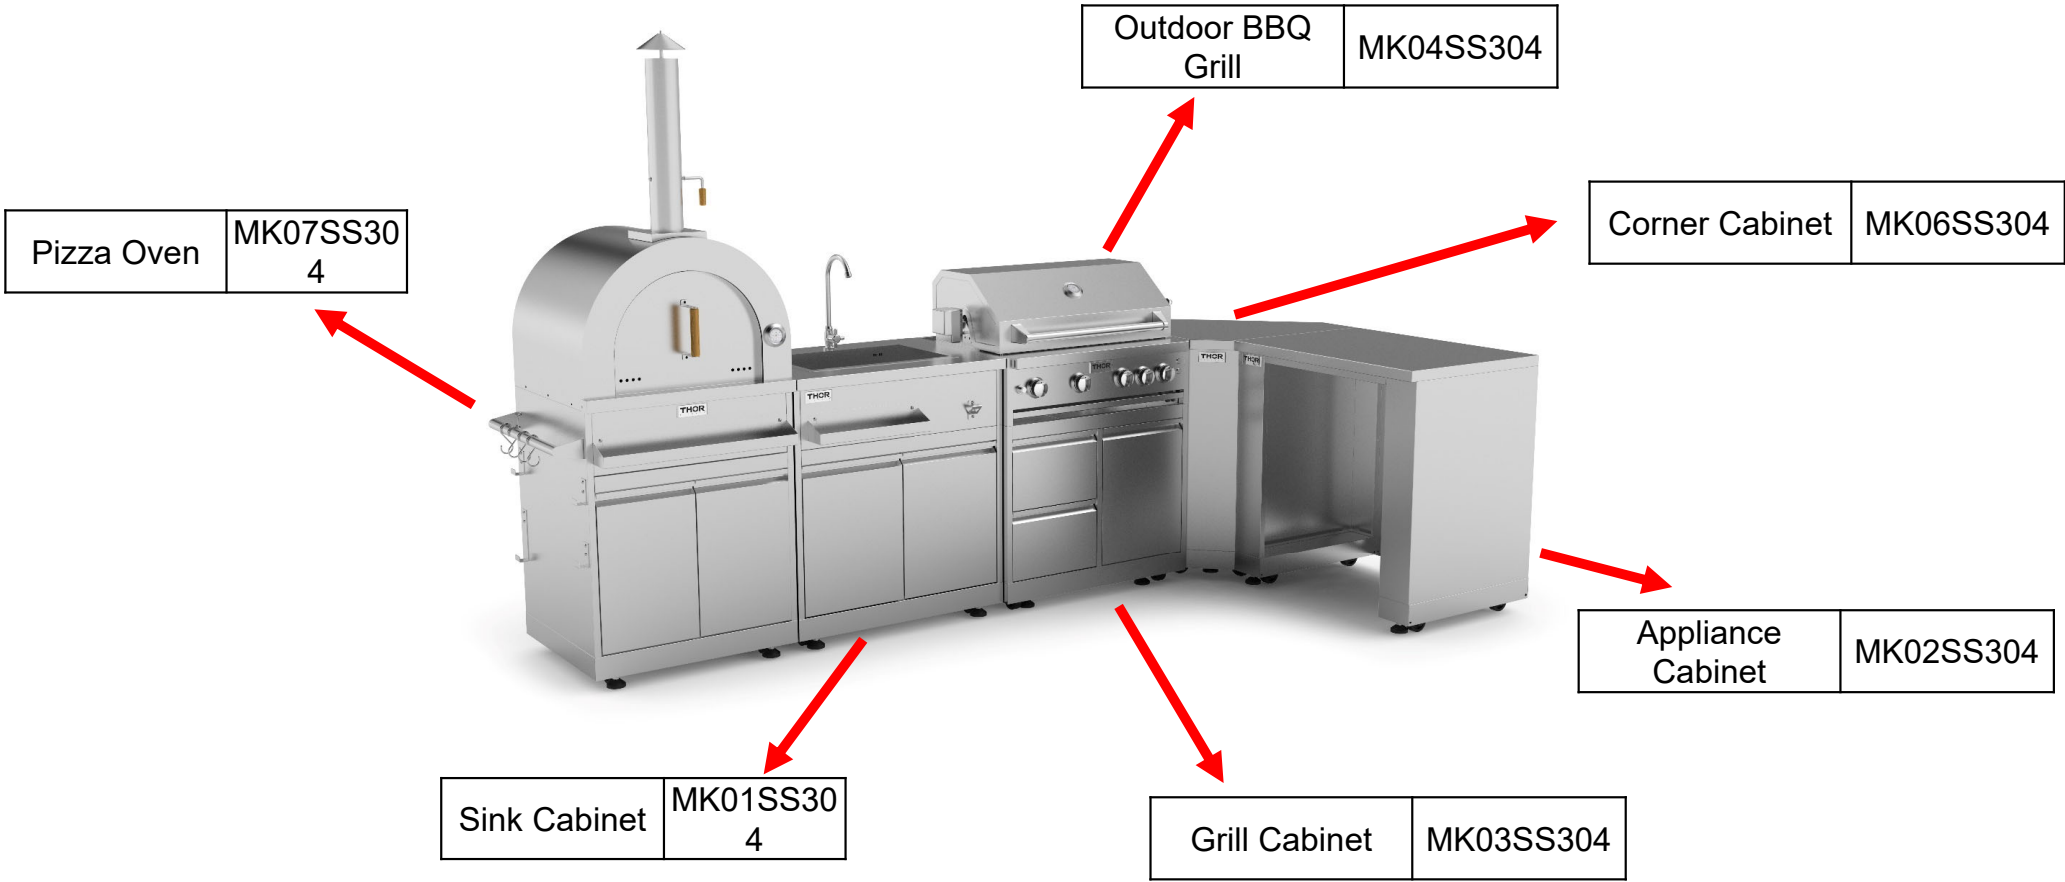

Model # MK01SS304
Outdoor Sink Cabinet

- Storage tray
- Bottle opener
- Storage cabinet
- Kitchen sink including drain hose and water pipe
- 2*3" Fixed Casters and 2*3" Locking Swivel Casters
- **KD construction**

Spec	Dimension
Product Width	32"
Product Depth	25"
Product Depth (including front panel)	26"
Product Height	38"

Model # MK02SS304

Outdoor Appliance Cabinet

- Provide outdoor appliances with a flush built-in look
- Provide additional prepping space
- 2*3" Fixed Casters and 2*3" Locking Swivel Casters
- KD construction
- Appliance not included

Spec	Dimension
Product Width	35 3/16"
Product Depth	26"
Product Height	38"
Appliance Cut-out Width	24"
Appliance Cut-out Depth	25"
Appliance Cut-out Height	35 3/8"

Thor Under-Counter Outdoor Refrigerator

TRF2401U

- Soft close Drawer
- White LED light
- Pro handle
- 304 ss drawer panel
- ETL listed for outdoor use

Thor Outdoor Wine Cooler
TWC2401DO

- Dual-zone design
- 46 bottle capacity
- Blue LED light
- Door alarm
- Security lock
- Low-E coated glass
- 304 ss drawer panel
- ETL listed for outdoor use