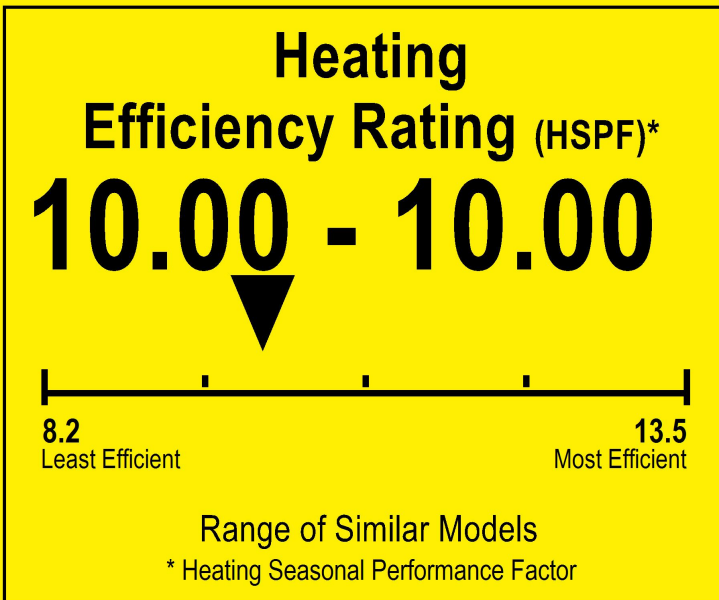

U.S. Government

Federal law prohibits removal of this label before consumer purchase.

ENERGYGUIDE

Heat Pump
Cooling and Heating
Split System

Pioneer
Model YN020GLFI22M2D

 This system's efficiency ratings depend on the coil your contractor installs with this unit. The heating efficiency rating varies slightly in different geographic regions. Ask your contractor for details.