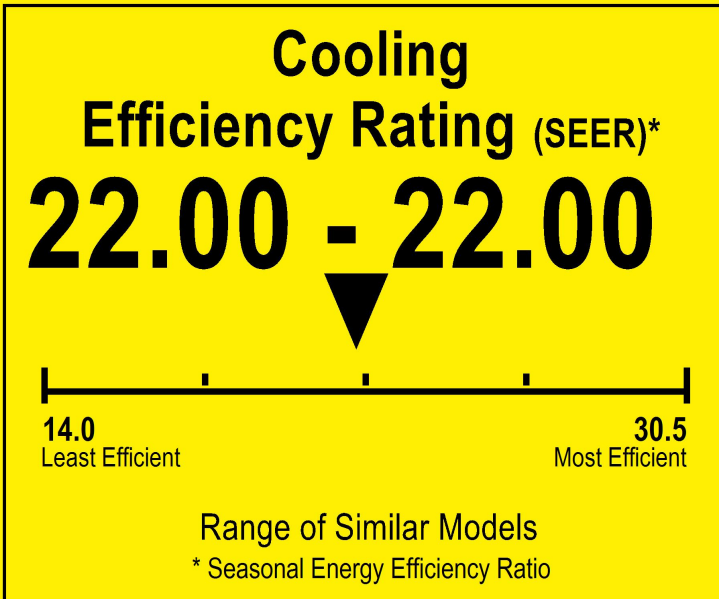

U.S. Government

Federal law prohibits removal of this label before consumer purchase.

ENERGYGUIDE

Heat Pump
Cooling and Heating
Split System

Pioneer
Model YN020GLFI22M2D

 This system's efficiency ratings depend on the coil your contractor installs with this unit. The heating efficiency rating varies slightly in different geographic regions. Ask your contractor for details.