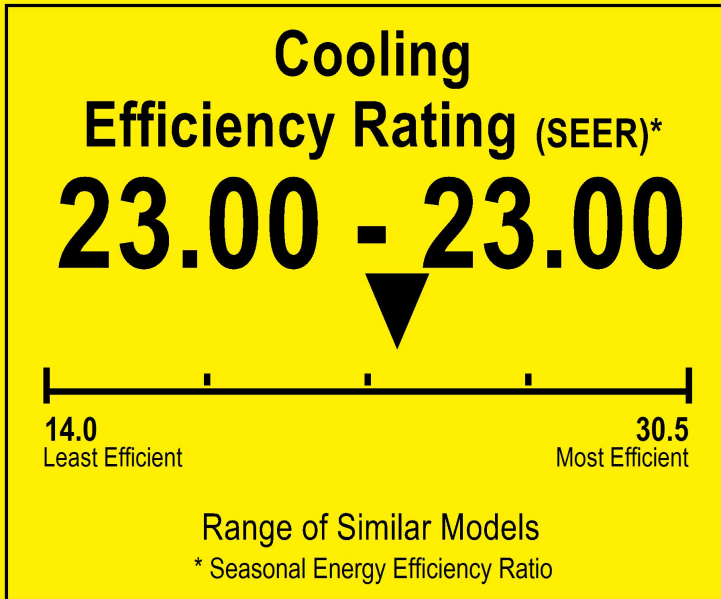

# ENERGYGUIDE

Heat Pump  
Cooling and Heating  
Split System

Pioneer  
Model YN009GLFI22RPD

▼▼ This system's efficiency ratings depend on the coil your contractor installs with this unit. The heating efficiency rating varies slightly in different geographic regions. Ask your contractor for details.