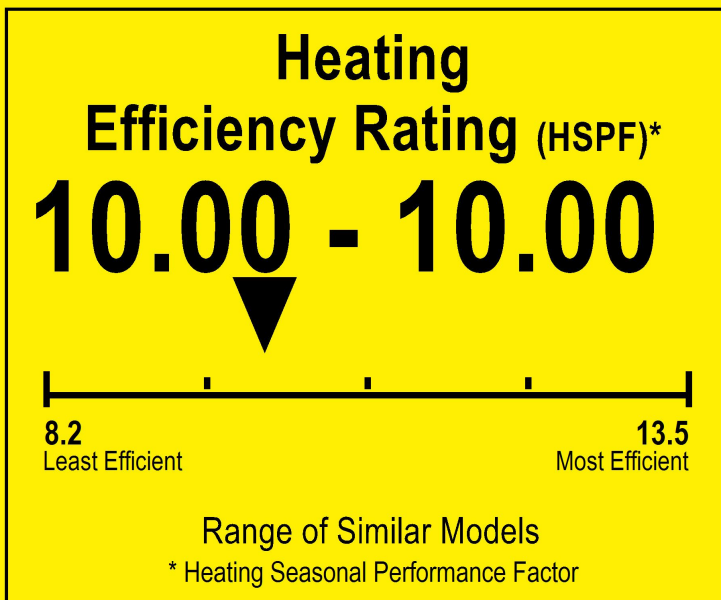

# ENERGYGUIDE

Heat Pump  
Cooling and Heating  
Split System

Pioneer  
Model YN009GLFI22RPD

▼▼ This system's efficiency ratings depend on the coil your contractor installs with this unit. The heating efficiency rating varies slightly in different geographic regions. Ask your contractor for details.