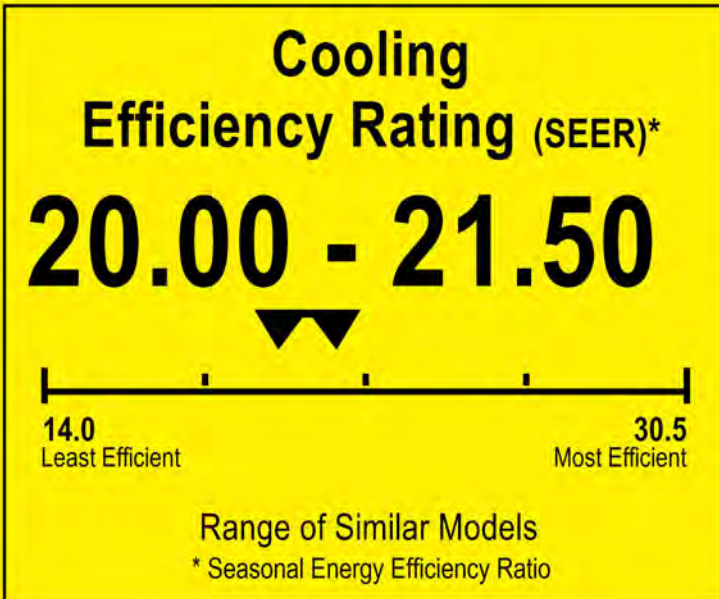

# ENERGYGUIDE

Heat Pump  
Cooling and Heating  
Split System

MRCOOL  
Model O-ES-24-HP-C-230

▼ This system's efficiency ratings depend on the coil your contractor installs with this unit. The heating efficiency rating varies slightly in different geographic regions. Ask your contractor for details.