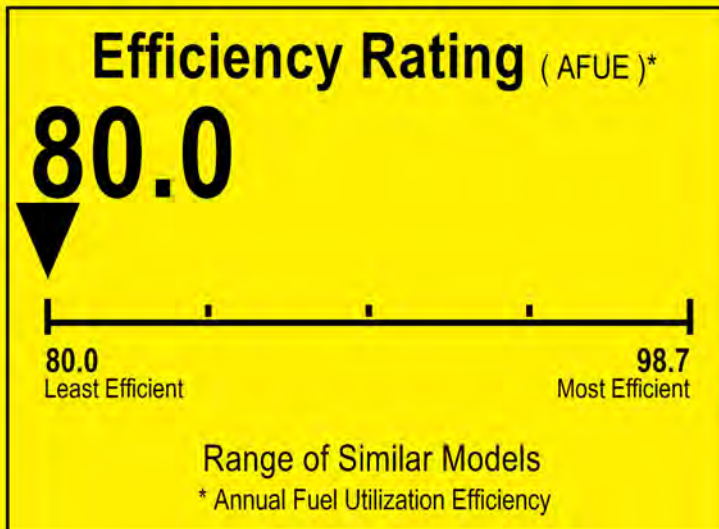

U.S. Government

Federal law prohibits removal of this label before consumer purchase.

ENERGYGUIDE

Furnace
Non-Weatherized
Natural Gas, Propane Gas

MRCOOL
Model MGM80SE090C5A

For energy cost info, visit
productinfo.energy.gov