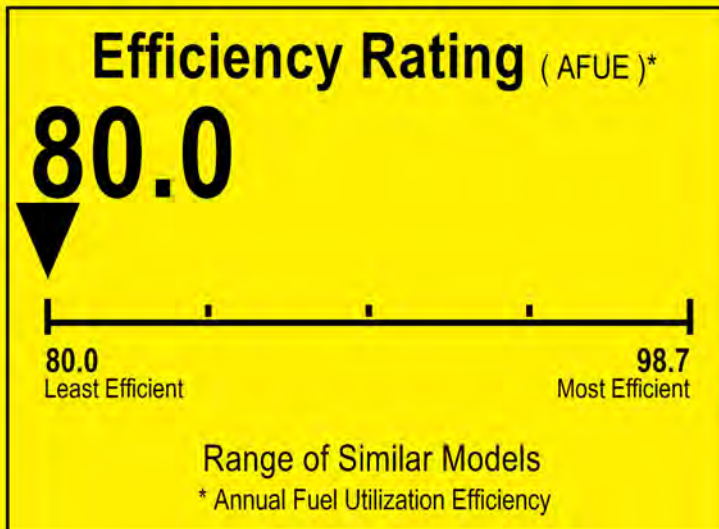

# ENERGYGUIDE

Furnace  
Non-Weatherized  
Natural Gas, Propane Gas

MRCOOL  
Model MGM80SE135D5A

For energy cost info, visit [productinfo.energy.gov](http://productinfo.energy.gov)