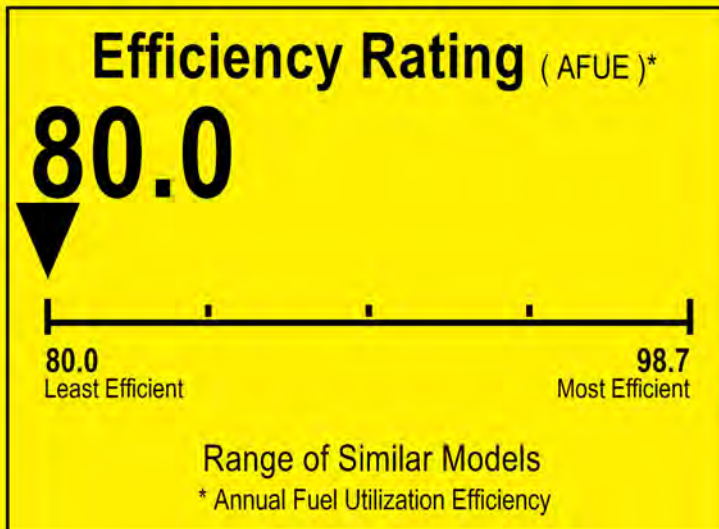

U.S. Government

Federal law prohibits removal of this label before consumer purchase.

ENERGYGUIDE

Furnace
Non-Weatherized
Natural Gas, Propane Gas

MRCOOL
Model MGM80SE110C5A

For energy cost info, visit productinfo.energy.gov