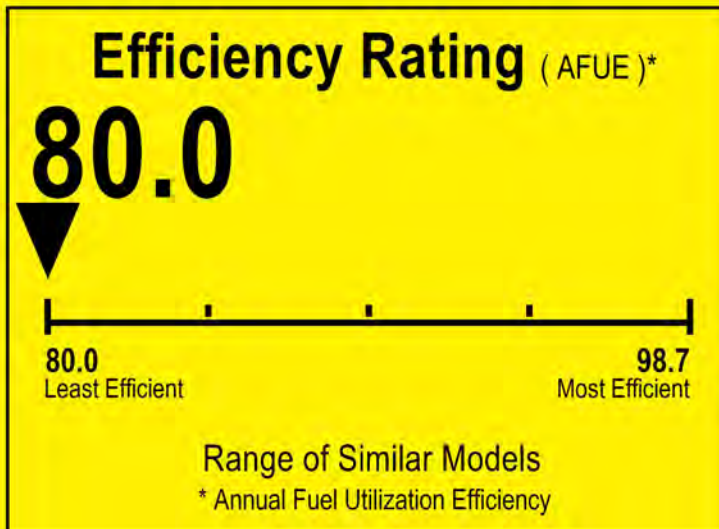

U.S. Government

Federal law prohibits removal of this label before consumer purchase.

ENERGYGUIDE

Furnace
Non-Weatherized
Natural Gas, Propane Gas

MRCOOL
Model MGD80SE110C5A

For energy cost info, visit
productinfo.energy.gov