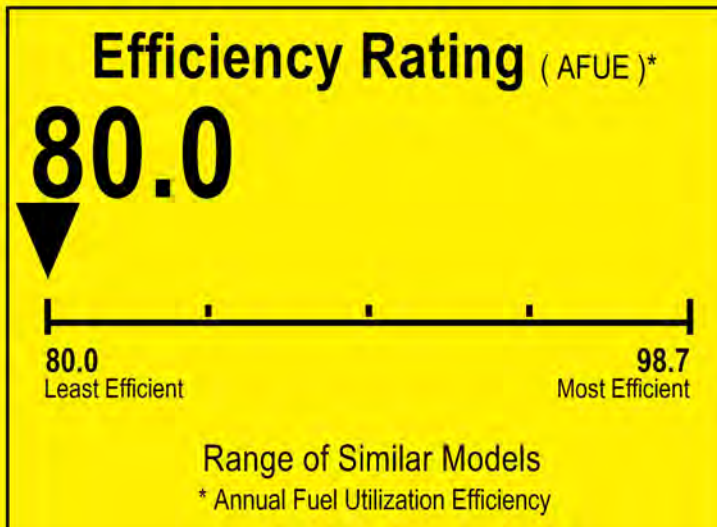

U.S. Government

Federal law prohibits removal of this label before consumer purchase.

ENERGYGUIDE

Furnace
Non-Weatherized
Natural Gas, Propane Gas

MRCOOL
Model MGM80SE090B4A

For energy cost info, visit
productinfo.energy.gov