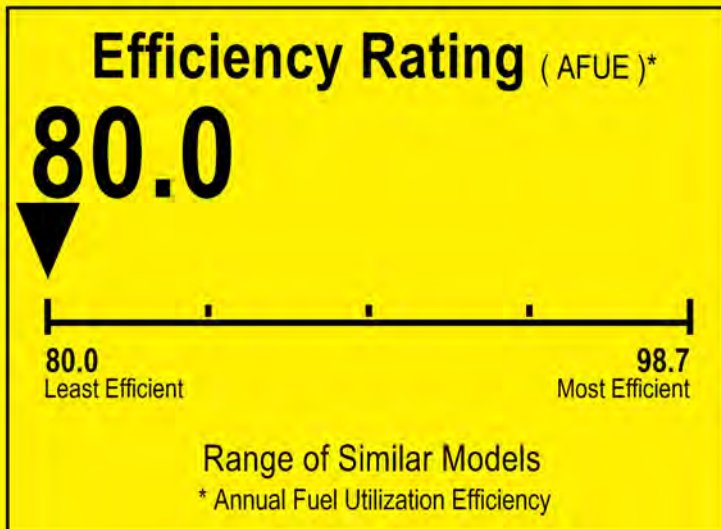

U.S. Government

Federal law prohibits removal of this label before consumer purchase.

ENERGYGUIDE

Furnace
Non-Weatherized
Natural Gas, Propane Gas

MRCOOL
Model MGD80SE090B4A

For energy cost info, visit productinfo.energy.gov