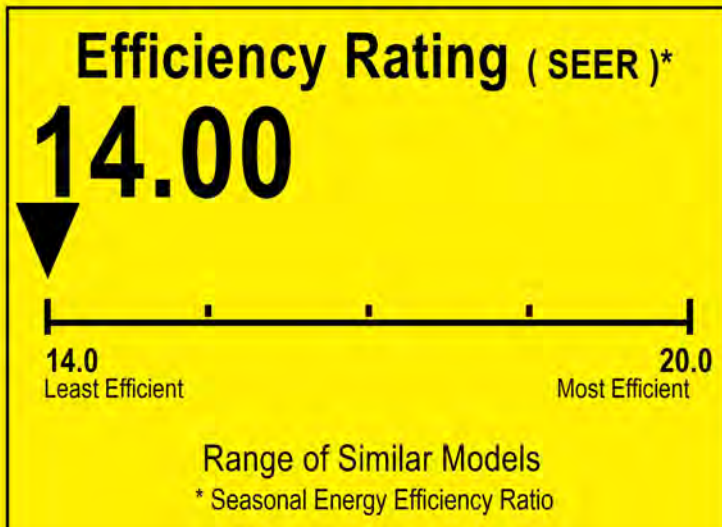

U.S. Government

Federal law prohibits removal of this label before consumer purchase.

ENERGYGUIDE

Central Air Conditioner
Cooling Only
Single Package

MRCOOL
Model MPG48S108M414A

For energy cost info, visit
productinfo.energy.gov

Notice

Federal law allow this unit to be installed in all U.S. states and territories.

Energy Efficiency Ratio(EER): This model's EER is 11.00.