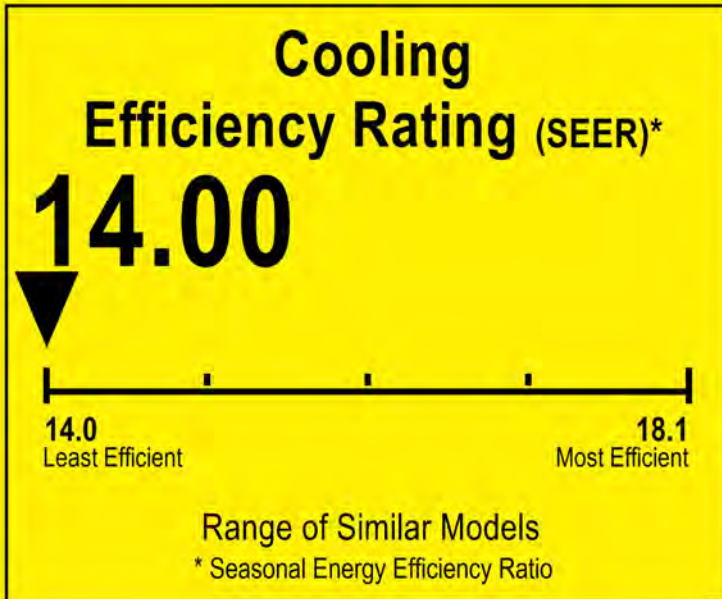

# ENERGYGUIDE

Heat Pump  
Cooling and Heating  
Single Package

MRCOOL  
Model MPH421M414A

For energy cost info, visit [productinfo.energy.gov](http://productinfo.energy.gov)