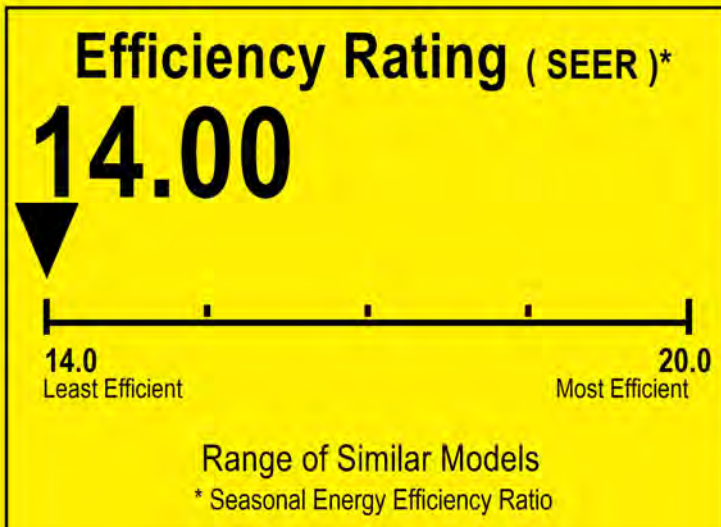

U.S. Government

Federal law prohibits removal of this label before consumer purchase.

ENERGYGUIDE

Central Air Conditioner
Cooling Only
Single Package

MRCOOL
Model MPG42S090M414A

For energy cost info, visit
productinfo.energy.gov

Notice

Federal law allow this unit to be installed in all U.S. states and territories.

Energy Efficiency Ratio(EER): This model's EER is 11.00.