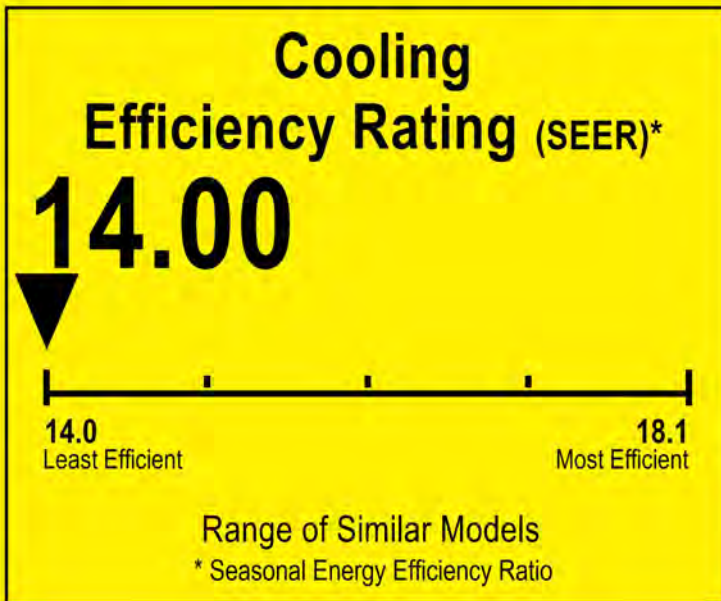

U.S. Government

Federal law prohibits removal of this label before consumer purchase.

ENERGYGUIDE

Heat Pump
Cooling and Heating
Single Package

MRCOOL
Model MPH241M414A

For energy cost info, visit
productinfo.energy.gov