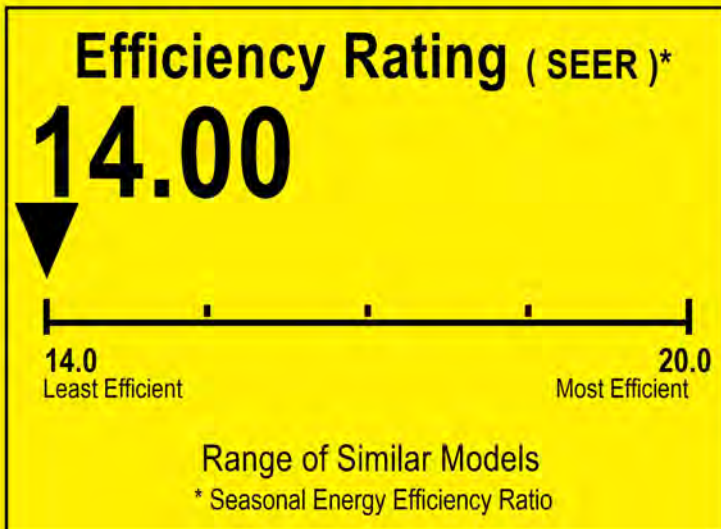

U.S. Government

Federal law prohibits removal of this label before consumer purchase.

ENERGYGUIDE

Central Air Conditioner
Cooling Only
Single Package

MRCOOL
Model MPC301M414A

For energy cost info, visit
productinfo.energy.gov

Notice

Federal law allow this unit to be installed in all U.S. states and territories.

Energy Efficiency Ratio(EER): This model's EER is 11.00.