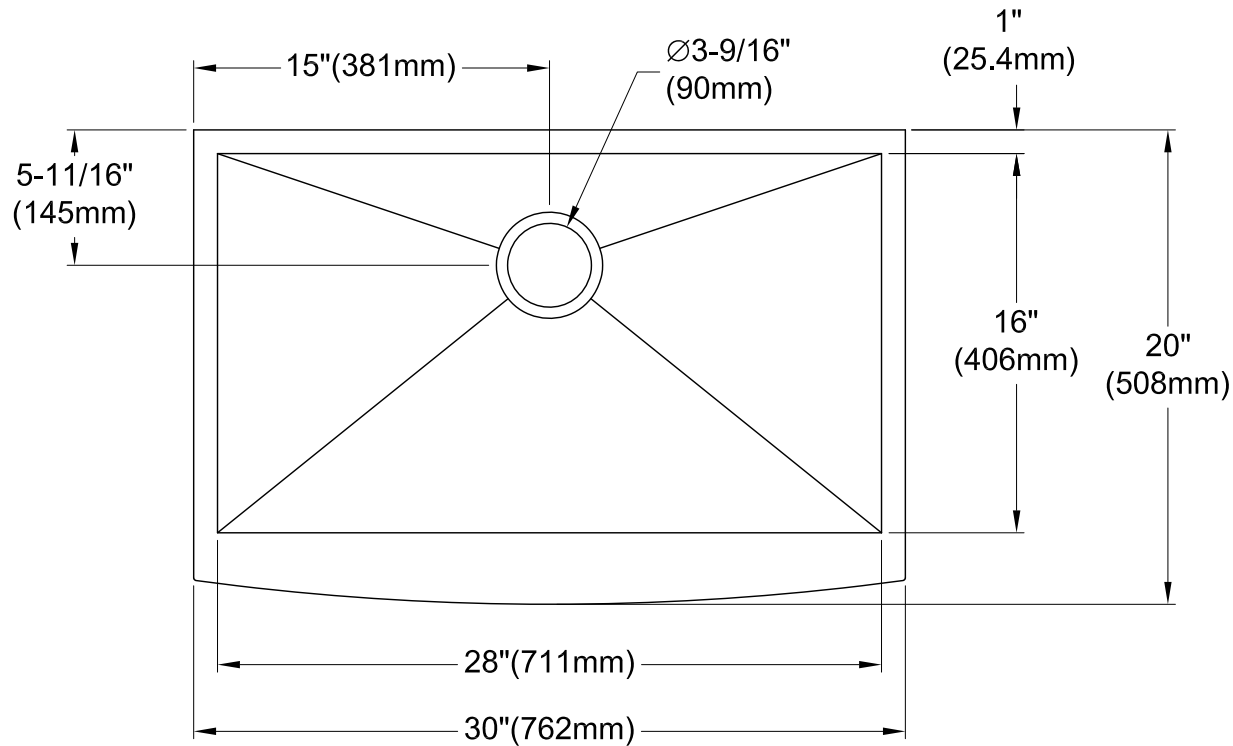

GKUSF30209

Stainless Steel Farmhouse Single Bowl Kitchen Sink, (L)30" X (W)20" X (D)9-5/16"

	Depth	SS Type	Thickness
Sink Body	9-15/16"	18-10 304 Grade	1.05mm(18G)
Front Apron	9"	18-10 304 Grade	1.05mm(18G)