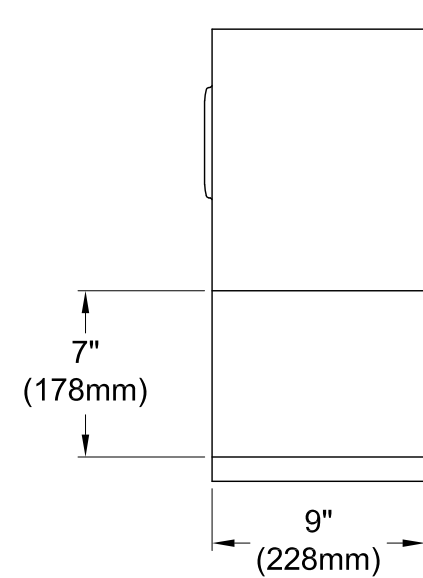

GKUSF30209

Stainless Steel Farmhouse Single Bowl Kitchen Sink, (L)30" X (W)20" X (D)9-5/16"

	Depth	SS Type	Thickness
Sink Body	9-15/16"	18-10 304 Grade	1.05mm(18G)
Front Apron	9"	18-10 304 Grade	1.05mm(18G)