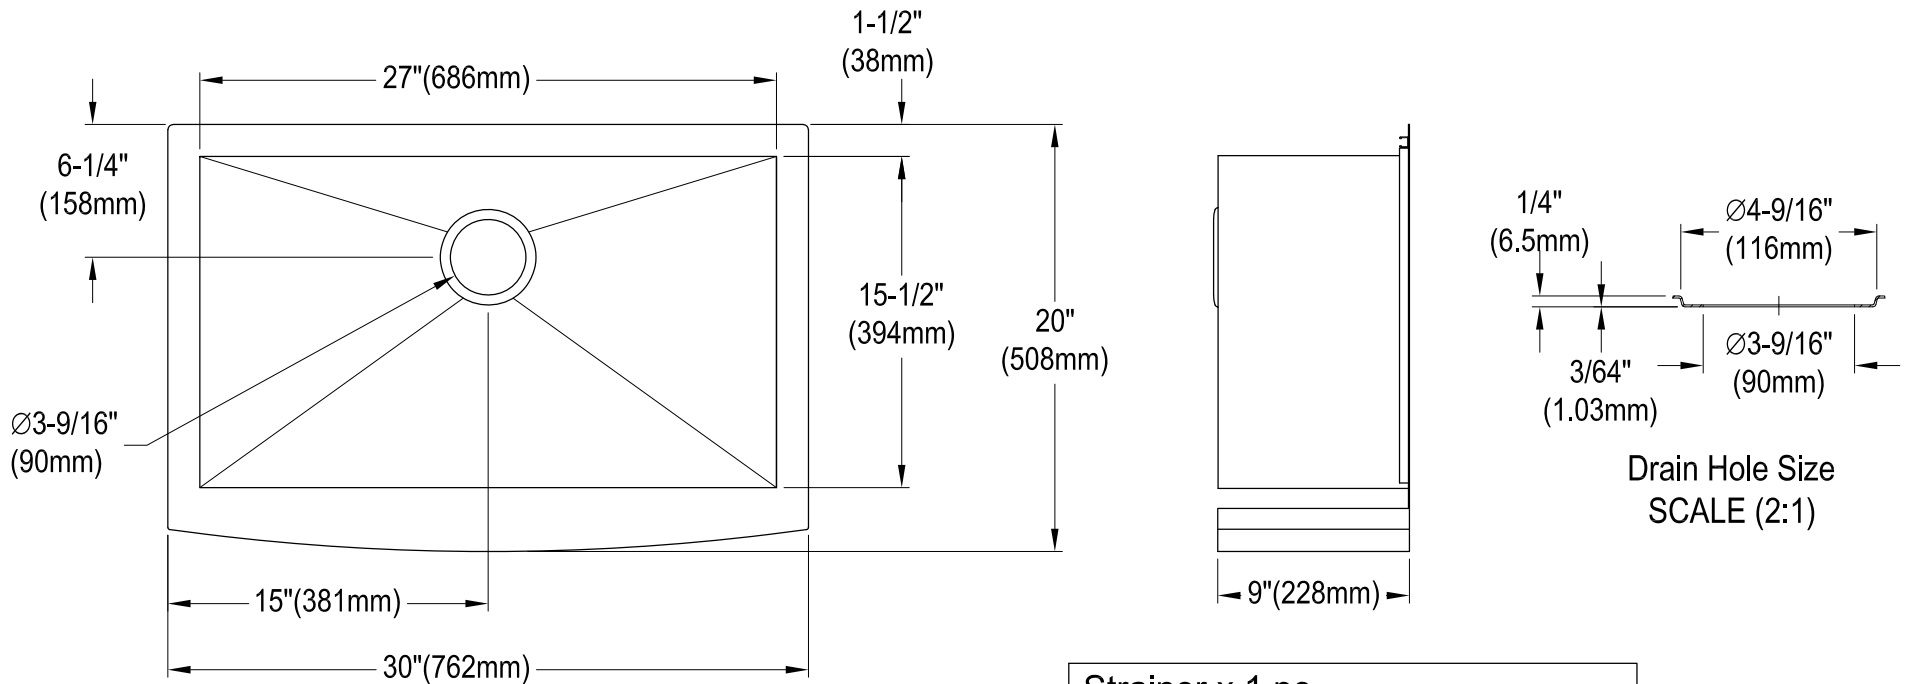

# GKTSF30209

Stainless Steel Farmhouse Self-Rimming Single Bowl Kitchen Sink, (L)30" X (W)20" X (D)9-3/16"

	Depth	SS Type	Thickness
Sink Body	9-3/16"	18-10 304 Grade	1.05mm(18G)
Front Apron	9"	18-10 304 Grade	1.05mm(18G)

Drain Hole Size  
SCALE (2:1)