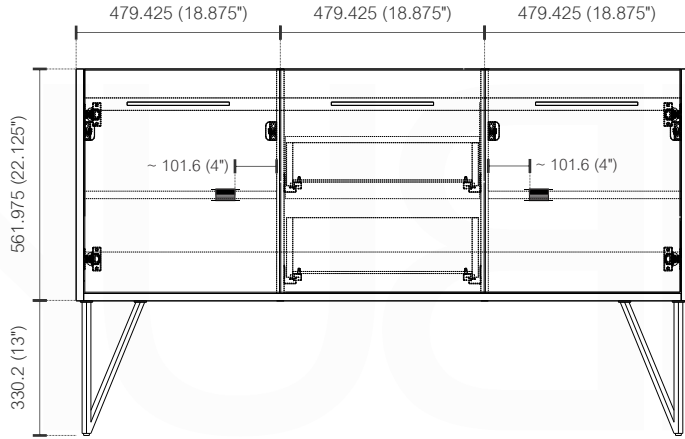

BOSCO KB60D

Dimensions:	width	depth	height
inches	59.125"	19.75"	35.75"
mm	1502	502	908

NOTE: DIMENSIONS AND TECHNICAL DETAILS ARE SUBJECT TO CHANGE WITHOUT NOTICE

FRONT ELEVATION

SIDE ELEVATION

TOP ELEVATION