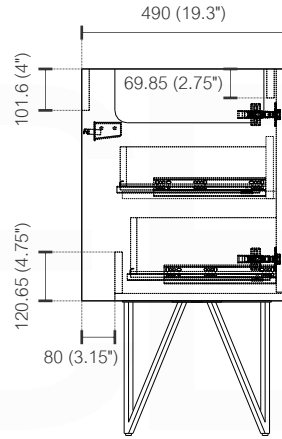

BOSCO KB60D

Dimensions:	width	depth	height
inches	59.125"	19.75"	35.75"
mm	1502	502	908

NOTE: DIMENSIONS AND TECHNICAL DETAILS ARE SUBJECT TO CHANGE WITHOUT NOTICE

FRONT ELEVATION

SIDE ELEVATION

TOP ELEVATION