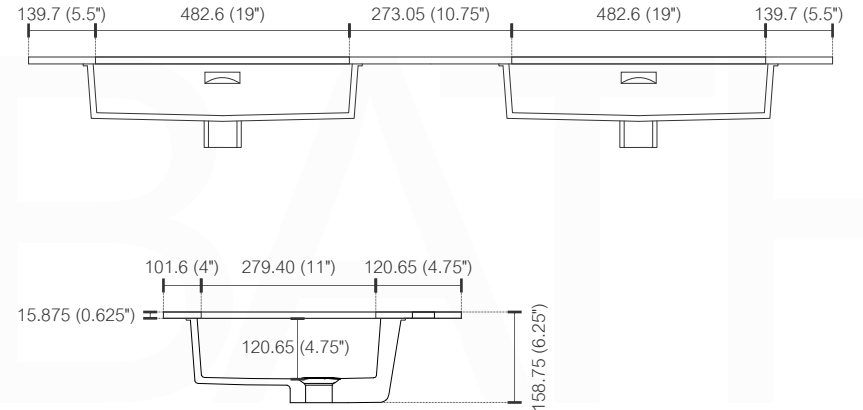

BOSCO KB60D

Dimensions:	width	depth	height
inches	59.125"	19.75"	35.75"
mm	1502	502	908

NOTE: DIMENSIONS AND TECHNICAL DETAILS ARE SUBJECT TO CHANGE WITHOUT NOTICE

FRONT ELEVATION

SIDE ELEVATION

TOP ELEVATION