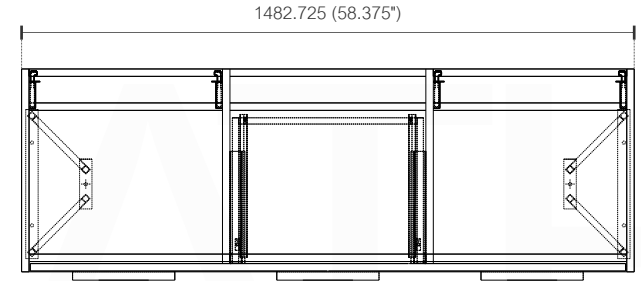

BOSCO KB60D

Dimensions:	width	depth	height
inches	59.125"	19.75"	35.75"
mm	1502	502	908

NOTE: DIMENSIONS AND TECHNICAL DETAILS ARE SUBJECT TO CHANGE WITHOUT NOTICE

FRONT ELEVATION

SIDE ELEVATION

TOP ELEVATION