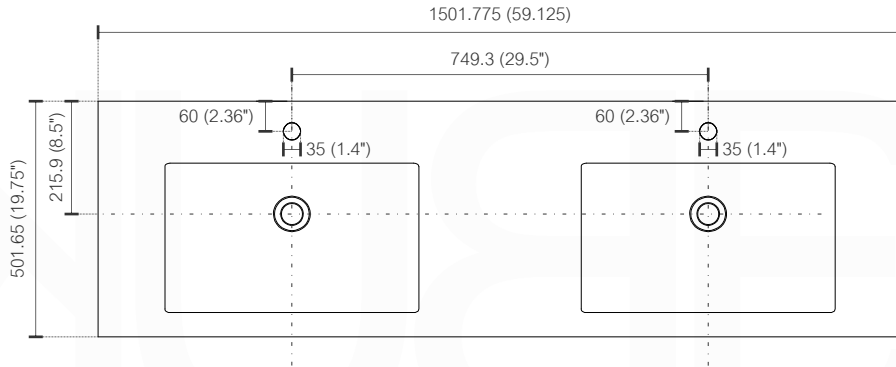

BOSCO KB60D

Dimensions:	width	depth	height
inches	59.125"	19.75"	35.75"
mm	1502	502	908

NOTE: DIMENSIONS AND TECHNICAL DETAILS ARE SUBJECT TO CHANGE WITHOUT NOTICE

FRONT ELEVATION

SIDE ELEVATION

TOP ELEVATION