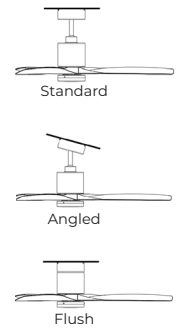

RF Remote Control: Controls 6 fan speeds, Light brightness and pre-set timer.

Lighting: Dimmable 18 Watt Plate.

Blade Design: Extremely low noise. Made of Solid Paulownia Wood.

Triple Mount:

Specifications: