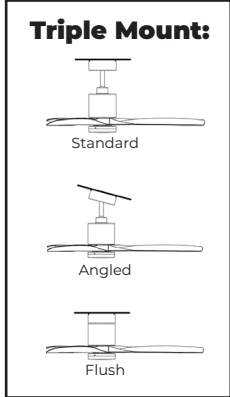

RF Remote Control: Controls 6 fan speeds, Light brightness and pre-set timer.

Lighting: Dimmable 18 Watt Plate.

Blade Design: Extremely low noise. Painted ABS.

Specifications:

Size	Finish	Blades	CFM	Power
60 Inches	Black	Black	6,702	27 Watts