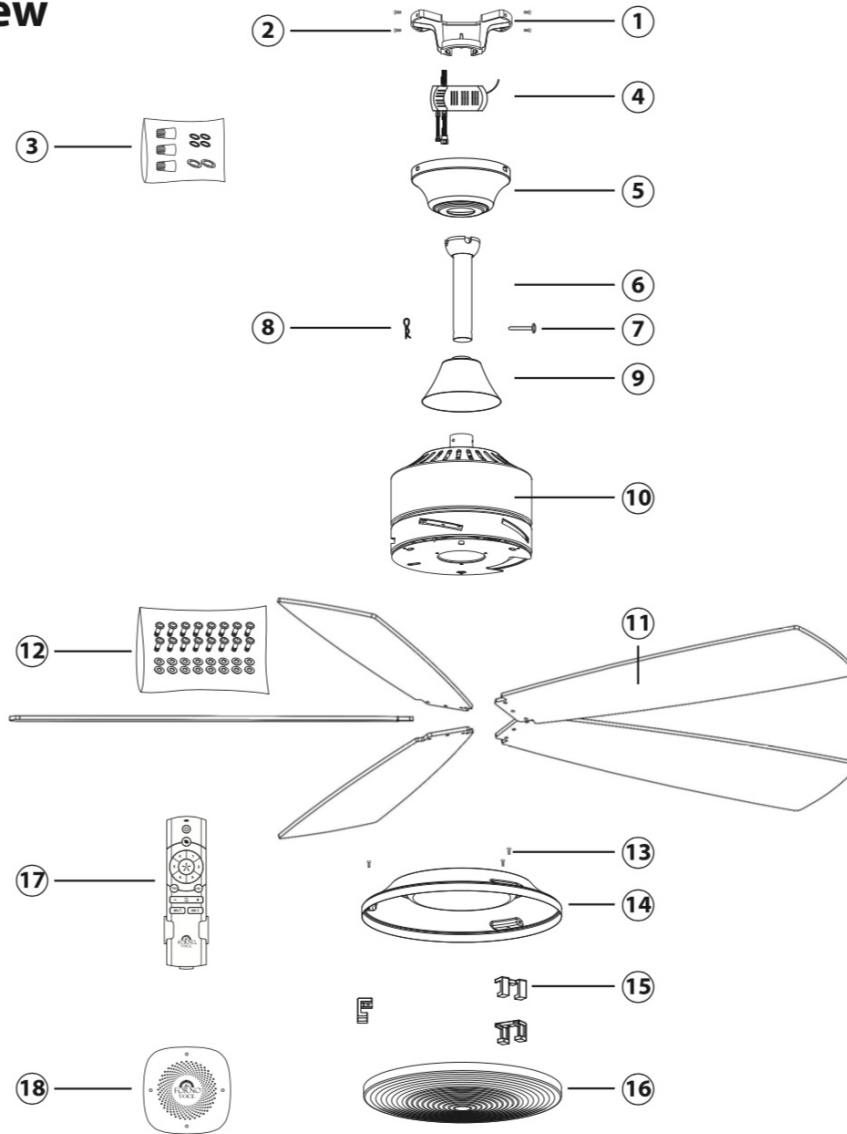

Exploded View

Parts List

Items	Drawing	Description	Quantity
1 2		Mounting Bracket (1) with 4 Screws (2)	1
3		Pack with 3 Wire Connectors, 2 Metallic Washers and 4 Spring Washers	1
4		Remote Control Receiver	1
5		Canopy	1
6 7 8		Down Rod (6) with Pin (7) and Clip (8)	1 1 1
9		Yoke Cover	1
10		Motor Assembly	1
11		5 Blade Pack	1
12		Pack of 16 Blade Screws and Washers	1
13 14 15		3 Screws (13) Lamp Base (14) 3 Shade Clamps (15)	1 1 1
16		Glass Shade	1
17		Remote Control and Holder	1
18		Voice Control Centre (VCC I)	1