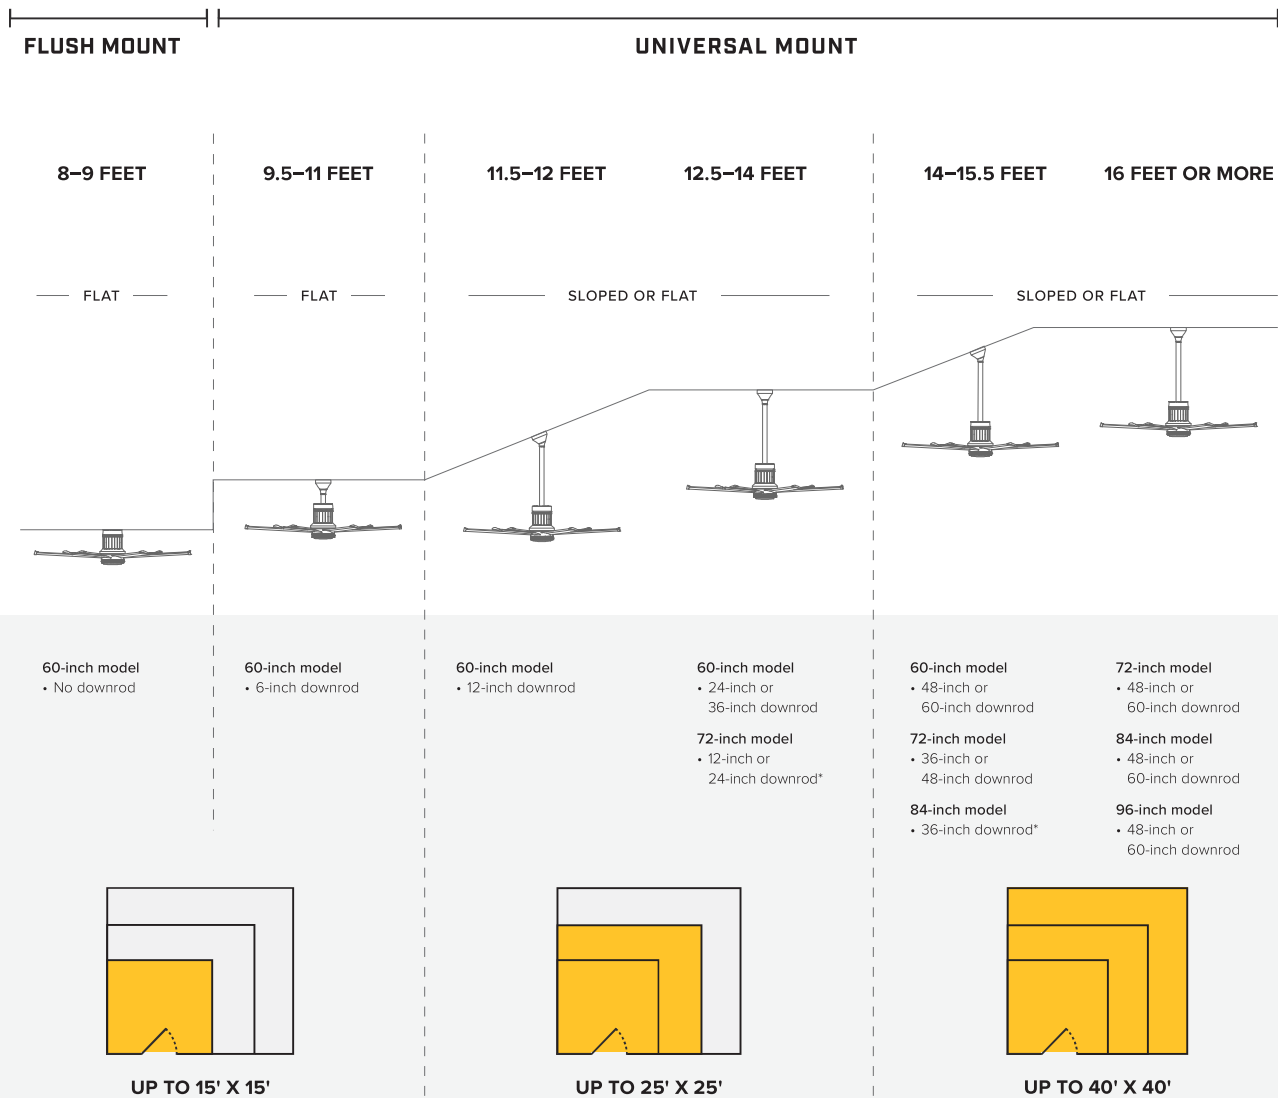

i6

RECOMMENDED SIZE AND MOUNTING OPTIONS

If you have additional questions, consult an authorized Big Ass Fans dealer or design expert.

* Shorter downrods not recommended for 72- and 84-inch fans on sloped ceilings.
 Note: Minimum required clearance of two feet to nearest wall and seven feet from floor to lowest point of the fan. Recommendations do not take ceiling pitch into consideration.