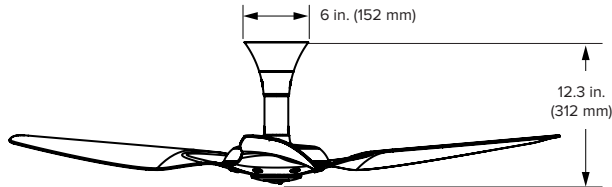

HAIKU

THE WORLD'S SMARTEST FAN JUST GOT BRIGHTER.

Low Profile Mount