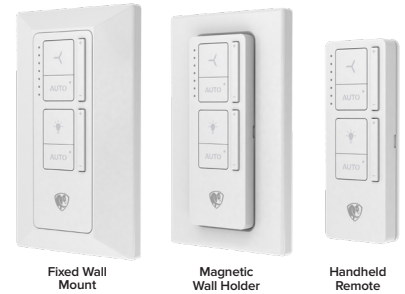

Bluetooth Remote

Lead times may vary.
Warranty period and terms vary by country and application.

USA
BIGASSFANS.COM
877-244-3267

CANADA
BIGASSFANS.COM
844-924-4277

AUSTRALIA
BIGASSFANS.COM/AU
1300 244 277

SINGAPORE
BIGASSFANS.COM/SG
65 6709 8500