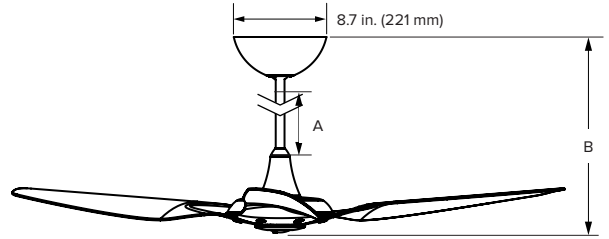

Universal Mount

Universal Mount Downrod Lengths

Downrod (A)¹	Included Downrod (Select at Time of Order)			Optional Downrods (Ordered Separately)		
	12 in. (305 mm)	20 in. (508 mm)	32 in. (813 mm)	7 in. (178 mm)	48 in. (1219 mm)	60 in. (1524 mm)
Fan Height (B)²	21 in. (533 mm)	29 in. (737 mm)	41 in. (1041 mm)	16 in. (406 mm)	57 in. (1448 mm)	69 in. (1753 mm)
Ceiling Height	9–10.5 ft (2.7–3.2 m)	10.5–11 ft (3.2–3.4 m)	11–13 ft (3.4–4 m)	9–11 ft (2.7–2.9 m)	13–14 ft (4–4.3 m)	>14 ft (>4.3 m)

Fan Specifications — Aluminum Airfoils

Diameter	Mount	Weight³	Max Speed	Airflow Min/Max	Watts Min/Max	Operating Voltage	Ambient Operational Temperature	Sound Level⁴
52 in. (132 cm)	Low Profile	16.5 lb (7.5 kg)	177 RPM	427 / 5,172 cfm	2.4 / 15.1 W	100–240 VAC, 1 ϕ, 50–60 Hz	32° to 104° F (0° to 40° C)	<35 dba at max speed
	Universal	15.5 lb (7 kg)	199 RPM	342 / 6,145 cfm	2.5 / 20.1 W			
60 in. (152 cm)	Low Profile	18.5 lb (8.4 kg)	174 RPM	403 / 6,062 cfm	2.4 / 15.9 W			
	Universal	17.5 lb (8 kg)	199 RPM	509 / 7,281 cfm	2.5 / 22.4 W			
84 in. (213 cm)	Universal	26 lb (11.8 kg)	128 RPM	2,768 / 17,369 cfm	3.8 / 42.3 W			

Fan Specifications — Bamboo Airfoils⁵

Diameter	Mount	Weight³	Max Speed	Airflow Min/Max	Watts Min/Max	Operating Voltage	Ambient Operational Temperature	Sound Level⁴
52 in. (132 cm)	Low Profile	14 lb (6.4 kg)	177 RPM	331 / 5,731 cfm	2.3 / 19.5 W	100–240 VAC, 1 ϕ, 50–60 Hz	32° to 104° F (0° to 40° C)	<35 dba at max speed
	Universal	13 lb (5.9 kg)	199 RPM	371 / 6,973 cfm	3.5 / 28.92 W			
60 in. (152 cm)	Low Profile	16 lb (7.3 kg)	175 RPM	479 / 6,319 cfm	2.3 / 16.2 W			
	Universal	15 lb (6.8 kg)	199 RPM	596 / 7,362 cfm	2.6 / 25.1 W			
84 in. (213 cm)	Universal	21 lb (9.5 kg)	128 RPM	2,260 / 15,801 cfm	3.6 / 32.9 W			

Automate your comfort with SenseME

SenseME automatically adjusts your fans and lights to keep your home feeling and looking exactly the way you want it to. Download the Big Ass Fans mobile app to group multiple fans and set your comfort preferences for hands-free control.

Lead times may vary. Warranty period and terms vary by country and application.

USA
BIGASSFANS.COM
877-244-3267

CANADA
BIGASSFANS.COM
844-924-4277

AUSTRALIA
BIGASSFANS.COM/AU
1300 244 277

SINGAPORE
BIGASSFANS.COM/SG
65 6709 8500