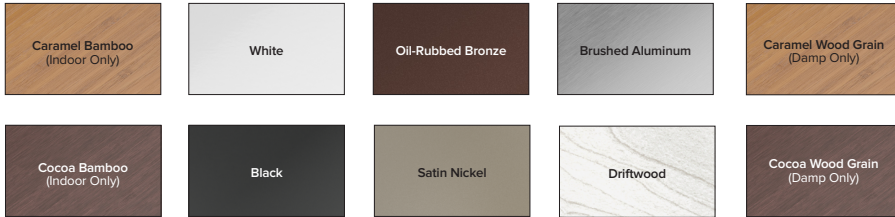

Airfoil Finishes