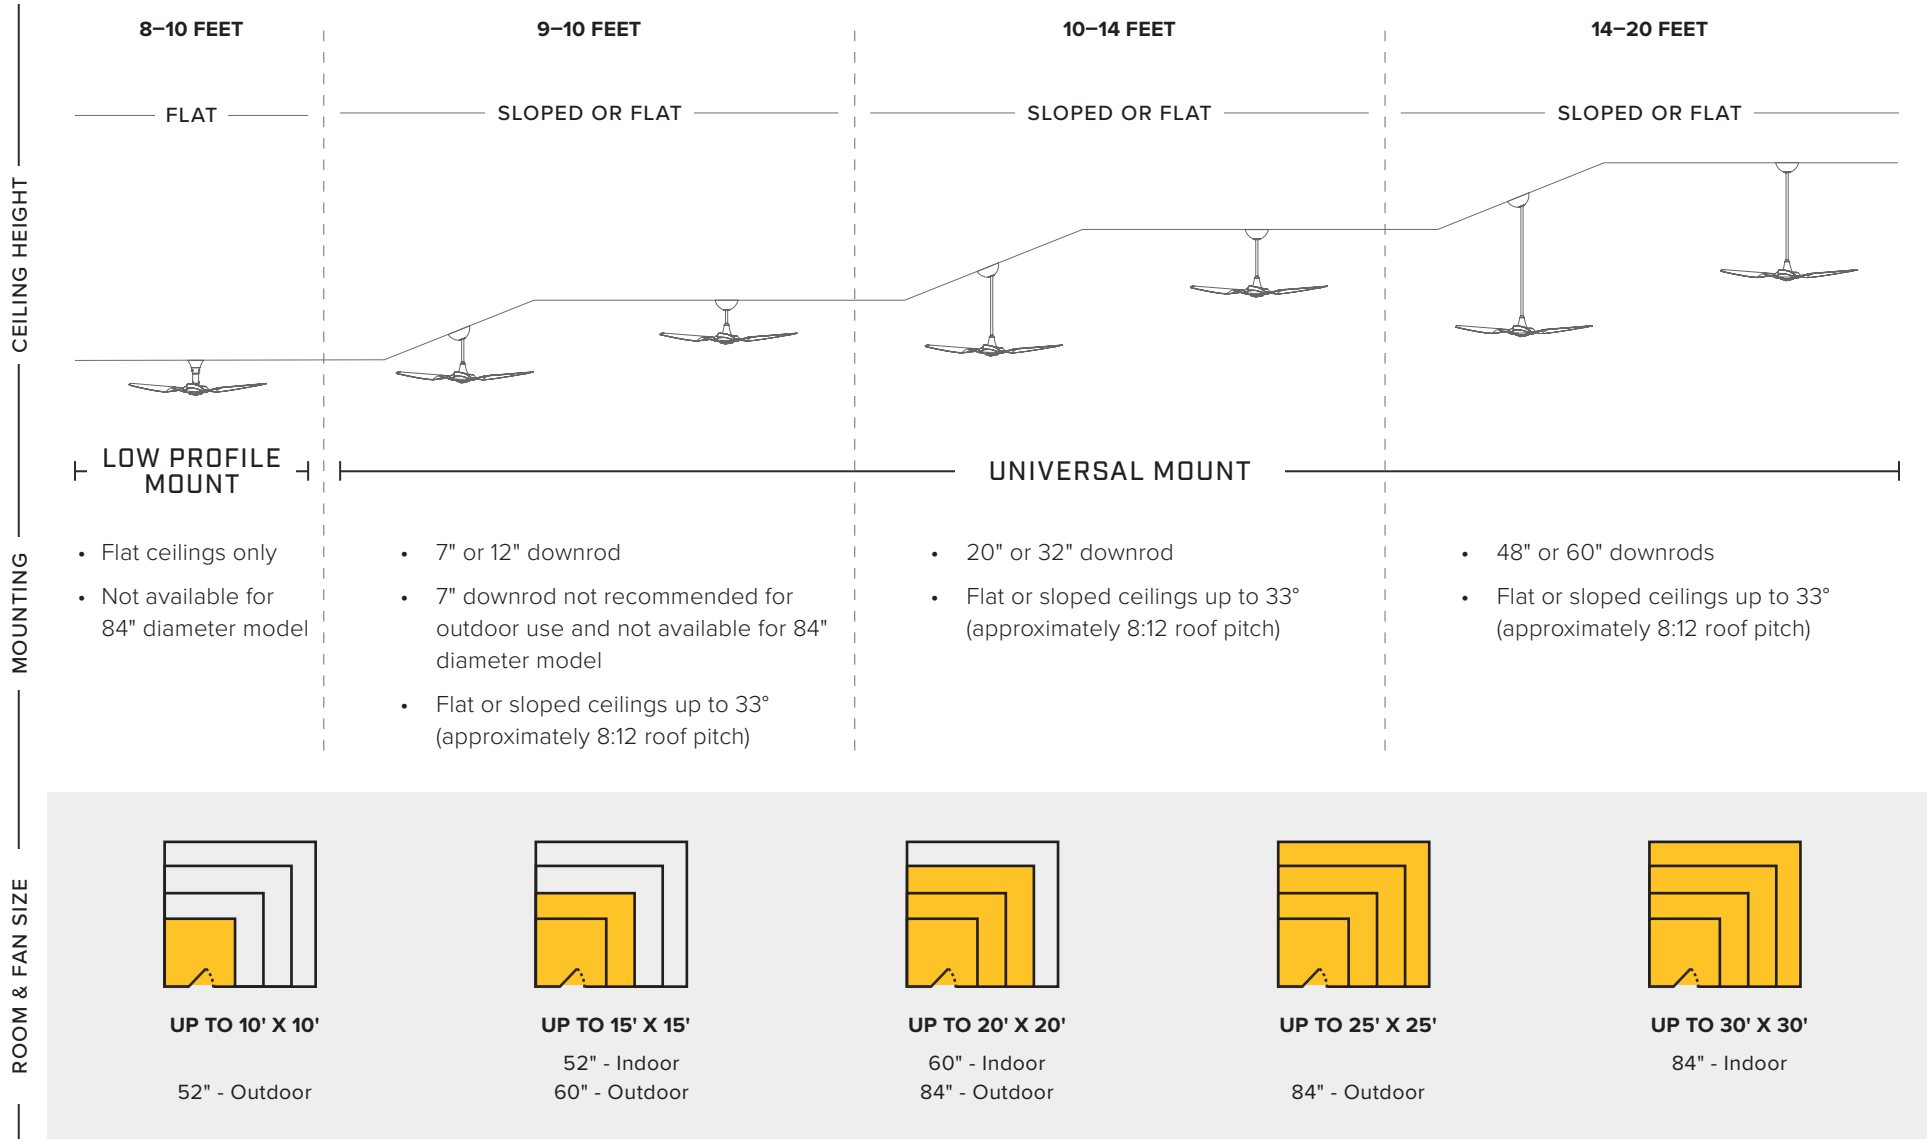

## RECOMMENDED SIZE AND MOUNTING OPTIONS

Note: Minimum required clearance of 2 feet to nearest wall and 7 feet from floor to the lowest point of the fan. 7" downrod not available with 84" outdoor models.