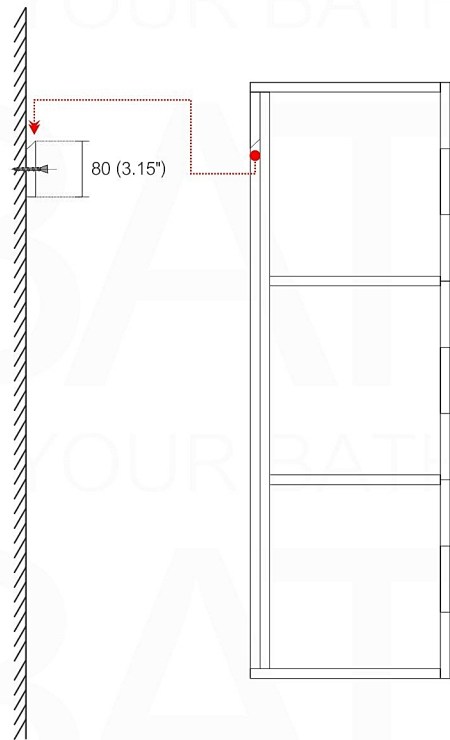

Bliss Bathroom Linen Side Cabinet

Bathroom storage cabinets can be stacked or mounted as a single cabinet on the bathroom wall. This type of storage cabinet can be filled with everything from towels to extra toiletries. Bliss Storage cabinets are often wall-mounted for convenience and ease of use.

Find the Correct Mounting Position

Using a stud finder, mark the location of the wall studs in the area where you want to hang your wall-mounted bathroom cabinet. Hanging your cabinet on wall studs will ensure that your cabinet will not collapse off of the wall when you place any heavier items in it. If the pre-drilled holes not match the wall studs, additional holes can be drilled on the Wood Bar or Linen Cabinet.

FRONT VIEW

SKU: ALT24

SKU: SLBS28

SKU: SLBS59

CUT SIDE VIEW

SKU	Dimensions:	width	depth	height	Description
ALT24	inches	13.75"	5.25"	23.6"	2 Large Storage Areas w/ Soft Closing Doors
SLBS28		12.6"	12"	27.6"	2 Large Storage Areas w/ Soft Closing Doors
SLBS59		17.75"	12"	59.1"	3 Large Storage Areas w/ Soft Closing Doors
ALT24	mm	349	133	600	2 Large Storage Areas w/ Soft Closing Doors
SLBS28		321	305	702	2 Large Storage Areas w/ Soft Closing Doors
SLBS59		451	305	1502	3 Large Storage Areas w/ Soft Closing Doors

NOTE: DIMENSIONS AND TECHNICAL DETAILS ARE SUBJECT TO CHANGE WITHOUT NOTICE