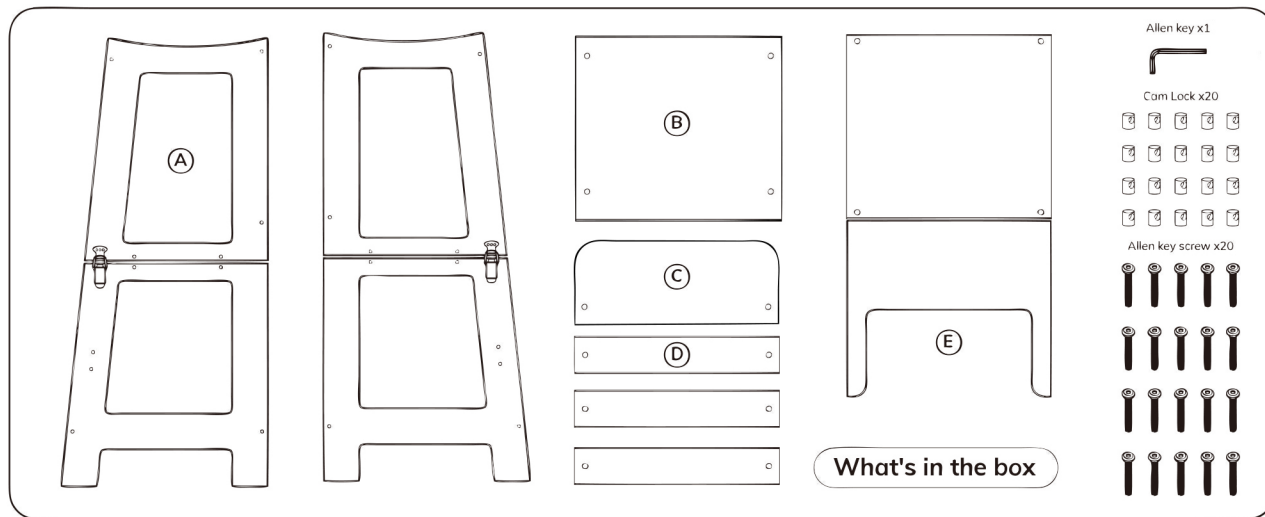

LITTLE BIG PLAYROOM

Assembly Instructions

Hey there!

Thank you so much for your purchase!

Here are your step-by-step assembly instructions.

If you have any questions at all, we're just one message away.

DM us on Insta @littlebigplayroom

Call us at 1-888-571-5277

Or shoot us an email hello@littlebigplayroom.com

Let's get started!

Warning: excessive pressure and handling may cause paint on screws to chip.

Please use light pressure and avoid unnecessary handling or tightening.