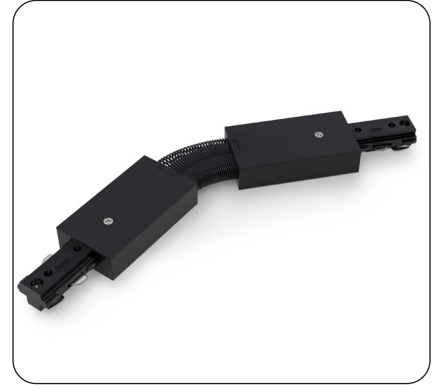

### SPECIFICATIONS

Model No.	VBD-LW-TRB30W-5C-B-xx
Voltage	120V AC
Wattage	30W
Color Temperatures	5CCT Selectable Color Temperature (2700K-3000K-3500K-4000K-5000K)
Material	Aluminum
Available Lens (Beam Angle)	12° • 24° • 36° • 60°
Rendering Index	CRI92
Dimmable	Yes (Triac Dimming)
IP Rating	IP20 (Indoor use only)
Type	H-Type
Certification	ETL/FCC

**AVAILABLE LENSES** *The track light comes with a lens of your choice; other extra lenses are sold separately.*

12° Beam Angle

24° Beam Angle

36° Beam Angle

60° Beam Angle

**AVAILABLE ACCESSORIES**  
*(Sold separately)*

Track Mini Joiner H-Type  
Model: VBD-0333-MJB  
SKU: 666561434410

Track Angle Joiner H-Type  
Model: VBD-0339-FJB  
SKU: a666561434496

Track Live End Joiner H-Type  
Model: VBD-0331-LEB  
SKU: 666561434397