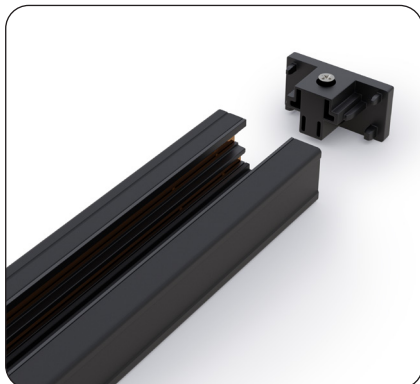

8ft H-Type Track (End caps included)
Model: VBD-0308-TCHB
SKU: 666561434373