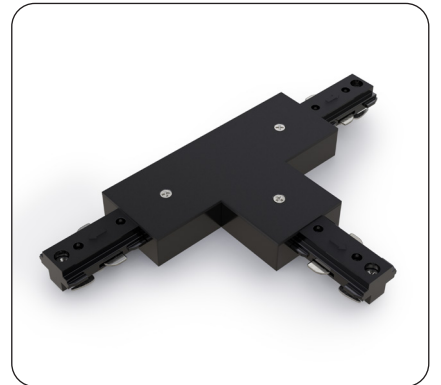

**AVAILABLE LENSES** *The track light comes with a lens of your choice; other extra lenses are sold separately.*

12° Beam Angle

24° Beam Angle

36° Beam Angle

60° Beam Angle

**AVAILABLE ACCESSORIES**  
*(Sold separately)*

Track Mini Joiner H-Type  
Model: VBD-0333-MJB  
SKU: 666561434410

Track Angle Joiner H-Type  
Model: VBD-0339-FJB  
SKU: a666561434496

Track Live End Joiner H-Type  
Model: VBD-0331-LEB  
SKU: 666561434397

Track L Joiner H-Type  
Model: VBD-0335-LJB  
SKU: 666561434434

Track Mini T Joiner H-Type  
Model: VBD-0336-TJB  
SKU: 666561434458

Track Cross Joiner H-Type  
Model: VBD-0337-CJB  
SKU: 666561434472

Track Floating Canopy H-Type  
Model: VBD-0341-FCB  
SKU: 666561434519