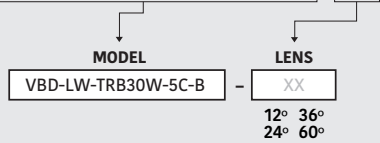

Black LED Track Light Head Dimmable 120V 30W 5CCT

SPECIFICATIONS

Model No.	VBD-LW-TRB30W-5C-B-xx
Voltage	120V AC
Wattage	30W
Color Temperatures	5CCT Selectable Color Temperature (2700K-3000K-3500K-4000K-5000K)
Material	Aluminum
Available Lens (Beam Angle)	12° • 24° • 36° • 60°
Rendering Index	CRI92
Dimmable	Yes (Triac Dimming)
IP Rating	IP20 (Indoor use only)
Type	H-Type
Certification	ETL/FCC

Features

- Dimmable with 5 CCT options for customizable lighting.
- Energy-efficient with 30W power consumption.
- Operates at 120V Type H voltage.
- Different beam angle lens available for versatile illumination.
- Flexible positioning along the track for adjustable lighting direction.
- Minimalistic design complements various interior styles.
- Easy installation suitable for residential and commercial applications.

ORDERING GUIDE

Example part number: **VBD-LW-TRB30W-5C-B-XX**