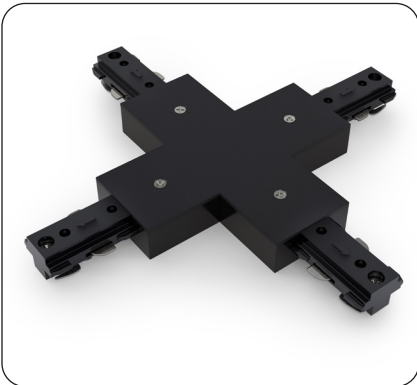

**AVAILABLE LENSES** *The track light comes with a lens of your choice; other extra lenses are sold separately.*

12° Beam Angle

24° Beam Angle

36° Beam Angle

60° Beam Angle

**AVAILABLE ACCESSORIES**  
*(Sold separately)*

Track Mini Joiner H-Type  
Model: VBD-0333-MJB  
SKU: 666561434410

Track Angle Joiner H-Type  
Model: VBD-0339-FJB  
SKU: a666561434496

Track Live End Joiner H-Type  
Model: VBD-0331-LEB  
SKU: 666561434397

Track L Joiner H-Type  
Model: VBD-0335-LJB  
SKU: 666561434434

Track Mini T Joiner H-Type  
Model: VBD-0336-TJB  
SKU: 666561434458

Track Cross Joiner H-Type  
Model: VBD-0337-CJB  
SKU: 666561434472

Track Floating Canopy H-Type  
Model: VBD-0341-FCB  
SKU: 666561434519