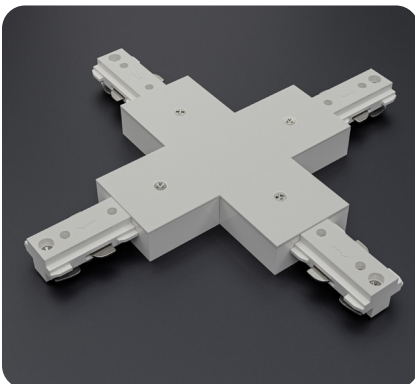

White LED Track Light Head Dimmable 120V 30W 5CCT

SPECIFICATIONS

Model No.	VBD-LW-TRB30W-5C-W-xx
Voltage	120V AC
Wattage	30W
Color Temperatures	5CCT Selectable Color Temperature (2700K-3000K-3500K-4000K-5000K)
Material	Aluminum
Available Lens (Beam Angle)	12° • 24° • 36° • 60°
Rendering Index	CRI92
Dimmable	Yes (Triac Dimming)
IP Rating	IP20 (Indoor use only)
Type	H-Type
Certification	ETL/FCC

AVAILABLE LENSES *The track light comes with a lens of your choice; other extra lenses are sold separately.*

12° Beam Angle

24° Beam Angle

36° Beam Angle

60° Beam Angle

AVAILABLE ACCESSORIES
(Sold separately)

Track Mini Joiner H-Type
Model: VBD-0333-MJW
SKU: 666561434403

Track Angle Joiner H-Type
Model: VBD-0339-FJW
SKU: a666561434489

Track Live End Joiner H-Type
Model: VBD-0331-LEW
SKU: 666561434380

Track L Joiner H-Type
Model: VBD-0335-LJW
SKU: 666561434427

Track Mini T Joiner H-Type
Model: VBD-0336-TJW
SKU: 666561434441

Track Cross Joiner H-Type
Model: VBD-0337-CJW
SKU: 666561434465

Track Floating Canopy H-Type
Model: VBD-0341-FCW
SKU: 666561434502

Track Monopoint Canopy H-Type
Model: VBD-0343-MCW
SKU: 666561434526