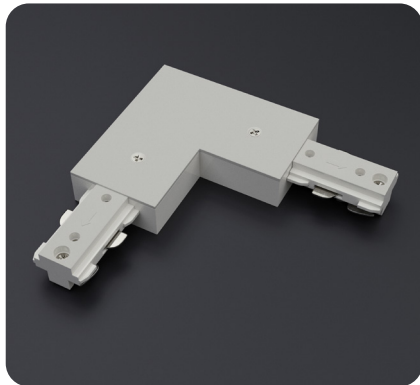

White LED Track Light Head Dimmable 120V 30W 5CCT

SPECIFICATIONS

Model No.	VBD-LW-TRB30W-5C-W-xx
Voltage	120V AC
Wattage	30W
Color Temperatures	5CCT Selectable Color Temperature (2700K-3000K-3500K-4000K-5000K)
Material	Aluminum
Available Lens (Beam Angle)	12° • 24° • 36° • 60°
Rendering Index	CRI92
Dimmable	Yes (Triac Dimming)
IP Rating	IP20 (Indoor use only)
Type	H-Type
Certification	ETL/FCC

ORDERING GUIDE

Example part number: **VBD-LW-TRB30W-5C-W-XX**

Available in Black Color

Model: VBD-LW-TRB30W-5C-B-xx
SKU: 666561434359

Disclaimer:

The data and information contained in this specification sheet are subject to change without notice; the ratings supplied are provided based on the product manufacturer. The information contained in this specification sheet should not be considered a warranty, expressed or implied, including, but not limited to, a warranty of merchantability or fitness for a particular purpose. In no event shall Veroboard be liable for any incidental or consequential damages resulting from the use, misuse, or inability to use the product. This exclusion applies regardless of whether such damages are sought based on breach of warranty, breach of contract, negligence, strict liability in tort, or any other legal theory.

AVAILABLE LENSES *The track light comes with a lens of your choice; other extra lenses are sold separately.*

12° Beam Angle

24° Beam Angle

36° Beam Angle

60° Beam Angle

AVAILABLE ACCESSORIES
(Sold separately)

Track Mini Joiner H-Type
Model: VBD-0333-MJW
SKU: 666561434403

Track Angle Joiner H-Type
Model: VBD-0339-FJW
SKU: a666561434489

Track Live End Joiner H-Type
Model: VBD-0331-LEW
SKU: 666561434380

Track L Joiner H-Type
Model: VBD-0335-LJW
SKU: 666561434427