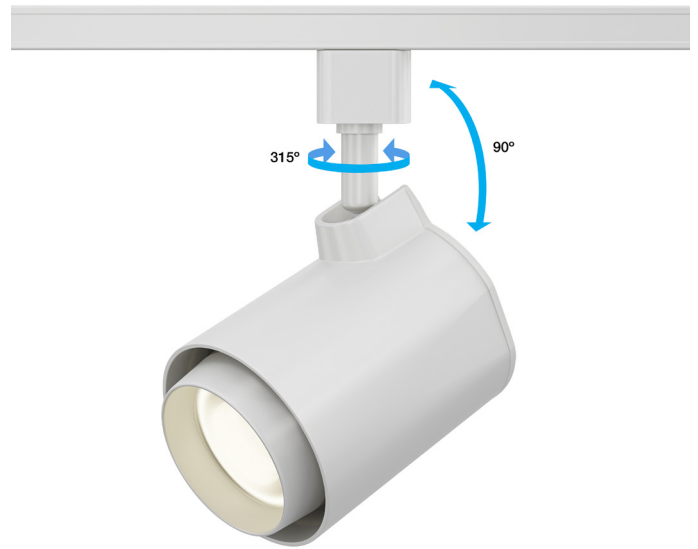

White LED Track Light Head Dimmable 120V 30W 5CCT

SPECIFICATIONS

Model No.	VBD-LW-TRB30W-5C-W-xx
Voltage	120V AC
Wattage	30W
Color Temperatures	5CCT Selectable Color Temperature (2700K-3000K-3500K-4000K-5000K)
Material	Aluminum
Available Lens (Beam Angle)	12° • 24° • 36° • 60°
Rendering Index	CRI92
Dimmable	Yes (Triac Dimming)
IP Rating	IP20 (Indoor use only)
Type	H-Type
Certification	ETL/FCC

Features

- Dimmable with 5 CCT options for customizable lighting.
- Energy-efficient with 30W power consumption.
- Operates at 120V Type H voltage.
- Different beam angle lens available for versatile illumination.
- Flexible positioning along the track for adjustable lighting direction.
- Minimalistic design complements various interior styles.
- Easy installation suitable for residential and commercial applications.

ORDERING GUIDE

Example part number: **VBD-LW-TRB30W-5C-W-XX**

Available in Black Color

Model: VBD-LW-TRB30W-5C-B-xx
SKU: 666561434359

Disclaimer:

The data and information contained in this specification sheet are subject to change without notice; the ratings supplied are provided based on the product manufacturer. The information contained in this specification sheet should not be considered a warranty, expressed or implied, including, but not limited to, a warranty of merchantability or fitness for a particular purpose. In no event shall Veroboard be liable for any incidental or consequential damages resulting from the use, misuse, or inability to use the product. This exclusion applies regardless of whether such damages are sought based on breach of warranty, breach of contract, negligence, strict liability in tort, or any other legal theory.

AVAILABLE LENSES *The track light comes with a lens of your choice; other extra lenses are sold separately.*

12° Beam Angle

24° Beam Angle

36° Beam Angle

60° Beam Angle

AVAILABLE ACCESSORIES
(Sold separately)