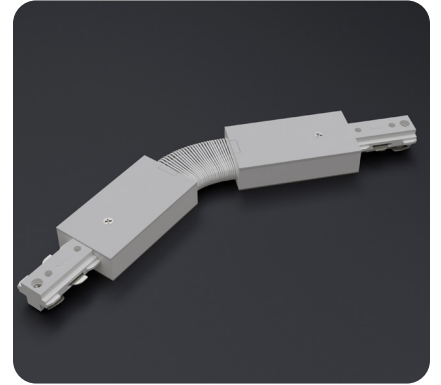

White LED Track Light Head Dimmable 120V 30W 5CCT

SPECIFICATIONS

Model No.	VBD-LW-TRB30W-5C-W-xx
Voltage	120V AC
Wattage	30W
Color Temperatures	5CCT Selectable Color Temperature (2700K-3000K-3500K-4000K-5000K)
Material	Aluminum
Available Lens (Beam Angle)	12° • 24° • 36° • 60°
Rendering Index	CRI92
Dimmable	Yes (Triac Dimming)
IP Rating	IP20 (Indoor use only)
Type	H-Type
Certification	ETL/FCC

ORDERING GUIDE

Example part number: **VBD-LW-TRB30W-5C-W-XX**

Available in Black Color

Model: VBD-LW-TRB30W-5C-B-xx
SKU: 666561434359

Disclaimer:

The data and information contained in this specification sheet are subject to change without notice; the ratings supplied are provided based on the product manufacturer. The information contained in this specification sheet should not be considered a warranty, expressed or implied, including, but not limited to, a warranty of merchantability or fitness for a particular purpose. In no event shall Veroboard be liable for any incidental or consequential damages resulting from the use, misuse, or inability to use the product. This exclusion applies regardless of whether such damages are sought based on breach of warranty, breach of contract, negligence, strict liability in tort, or any other legal theory.

AVAILABLE LENSES *The track light comes with a lens of your choice; other extra lenses are sold separately.*

12° Beam Angle

24° Beam Angle

36° Beam Angle

60° Beam Angle

AVAILABLE ACCESSORIES
(Sold separately)

Track Mini Joiner H-Type
Model: VBD-0333-MJW
SKU: 666561434403

Track Angle Joiner H-Type
Model: VBD-0339-FJW
SKU: a666561434489

Track Live End Joiner H-Type
Model: VBD-0331-LEW
SKU: 666561434380

Track L Joiner H-Type
Model: VBD-0335-LJW
SKU: 666561434427