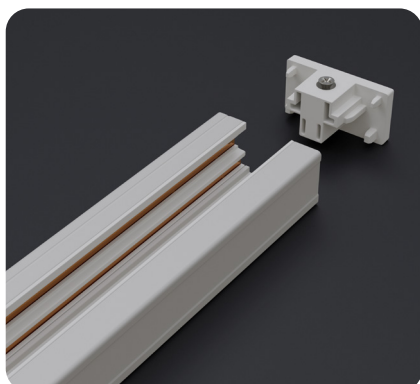

8ft H-Type Track (End caps included)
Model: VBD-0308-TCHW
SKU: 666561434366