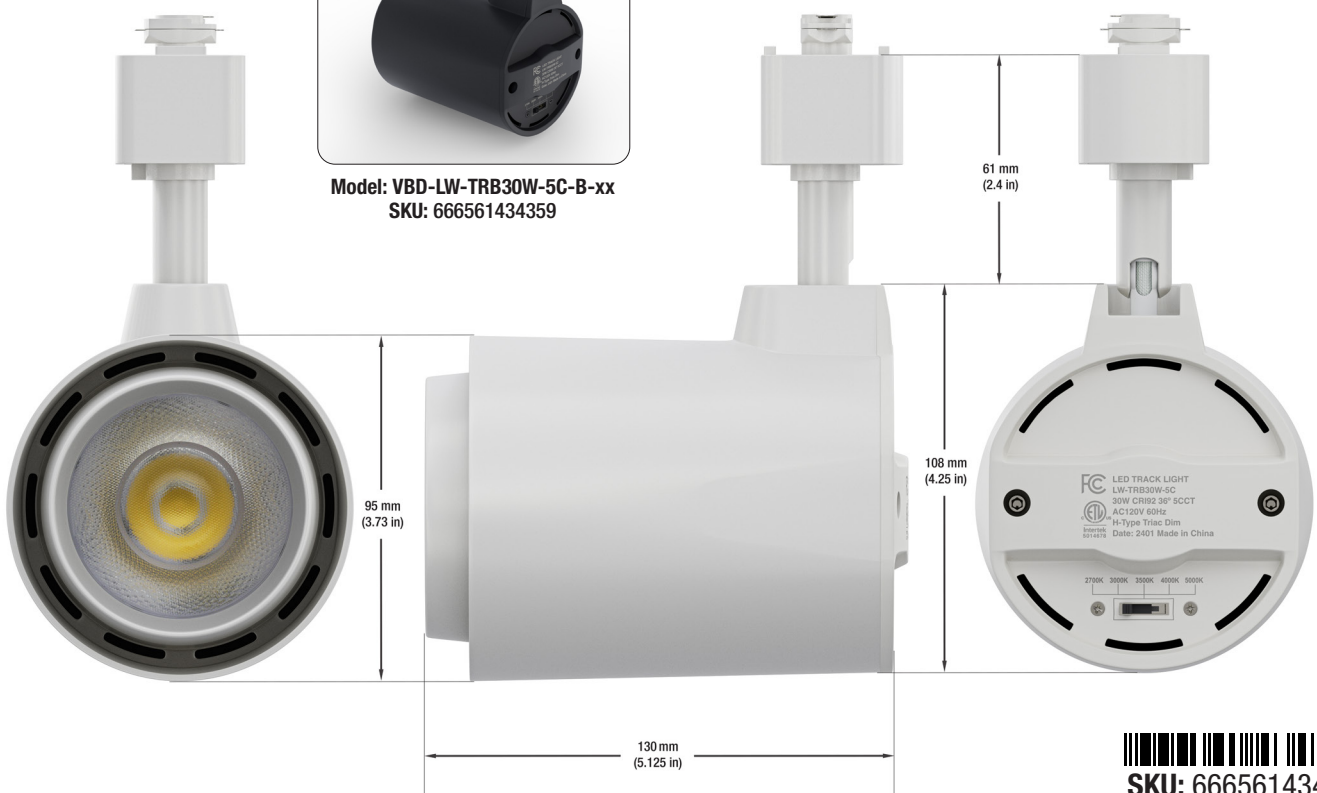

White LED Track Light Head Dimmable 120V 30W 5CCT

SPECIFICATIONS

Model No.	VBD-LW-TRB30W-5C-W-xx
Voltage	120V AC
Wattage	30W
Color Temperatures	5CCT Selectable Color Temperature (2700K-3000K-3500K-4000K-5000K)
Material	Aluminum
Available Lens (Beam Angle)	12° • 24° • 36° • 60°
Rendering Index	CRI92
Dimmable	Yes (Triac Dimming)
IP Rating	IP20 (Indoor use only)
Type	H-Type
Certification	ETL/FCC

Features

- Dimmable with 5 CCT options for customizable lighting.
- Energy-efficient with 30W power consumption.
- Operates at 120V Type H voltage.
- Different beam angle lens available for versatile illumination.
- Flexible positioning along the track for adjustable lighting direction.
- Minimalistic design complements various interior styles.
- Easy installation suitable for residential and commercial applications.

ORDERING GUIDE

Example part number: **VBD-LW-TRB30W-5C-W-XX**

Available in Black Color

Model: VBD-LW-TRB30W-5C-B-xx
SKU: 666561434359

Disclaimer:

The data and information contained in this specification sheet are subject to change without notice; the ratings supplied are provided based on the product manufacturer. The information contained in this specification sheet should not be considered a warranty, expressed or implied, including, but not limited to, a warranty of merchantability or fitness for a particular purpose. In no event shall Veroboard be liable for any incidental or consequential damages resulting from the use, misuse, or inability to use the product. This exclusion applies regardless of whether such damages are sought based on breach of warranty, breach of contract, negligence, strict liability in tort, or any other legal theory.

AVAILABLE LENSES *The track light comes with a lens of your choice; other extra lenses are sold separately.*

12° Beam Angle

24° Beam Angle

36° Beam Angle

60° Beam Angle

AVAILABLE ACCESSORIES
(Sold separately)