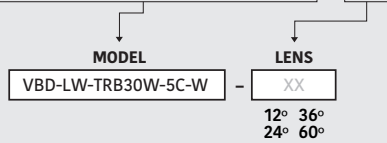

White LED Track Light Head Dimmable 120V 30W 5CCT

SPECIFICATIONS

Model No.	VBD-LW-TRB30W-5C-W-xx
Voltage	120V AC
Wattage	30W
Color Temperatures	5CCT Selectable Color Temperature (2700K-3000K-3500K-4000K-5000K)
Material	Aluminum
Available Lens (Beam Angle)	12° • 24° • 36° • 60°
Rendering Index	CRI92
Dimmable	Yes (Triac Dimming)
IP Rating	IP20 (Indoor use only)
Type	H-Type
Certification	ETL/FCC

ORDERING GUIDE

Example part number: **VBD-LW-TRB30W-5C-W-XX**

Available in Black Color

Model: VBD-LW-TRB30W-5C-B-xx
SKU: 666561434359

Disclaimer:

The data and information contained in this specification sheet are subject to change without notice; the ratings supplied are provided based on the product manufacturer. The information contained in this specification sheet should not be considered a warranty, expressed or implied, including, but not limited to, a warranty of merchantability or fitness for a particular purpose. In no event shall Veroboard be liable for any incidental or consequential damages resulting from the use, misuse, or inability to use the product. This exclusion applies regardless of whether such damages are sought based on breach of warranty, breach of contract, negligence, strict liability in tort, or any other legal theory.