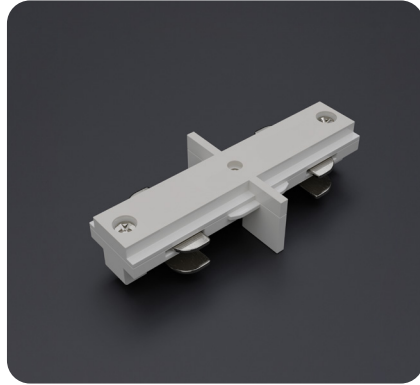

White LED Track Light Head Dimmable 120V 30W 5CCT

SPECIFICATIONS

Model No.	VBD-LW-TRB30W-5C-W-xx
Voltage	120V AC
Wattage	30W
Color Temperatures	5CCT Selectable Color Temperature (2700K-3000K-3500K-4000K-5000K)
Material	Aluminum
Available Lens (Beam Angle)	12° • 24° • 36° • 60°
Rendering Index	CRI92
Dimmable	Yes (Triac Dimming)
IP Rating	IP20 (Indoor use only)
Type	H-Type
Certification	ETL/FCC

ORDERING GUIDE

Example part number: **VBD-LW-TRB30W-5C-W-XX**

Available in Black Color

Model: VBD-LW-TRB30W-5C-B-xx
SKU: 666561434359

Disclaimer:

The data and information contained in this specification sheet are subject to change without notice; the ratings supplied are provided based on the product manufacturer. The information contained in this specification sheet should not be considered a warranty, expressed or implied, including, but not limited to, a warranty of merchantability or fitness for a particular purpose. In no event shall Veroboard be liable for any incidental or consequential damages resulting from the use, misuse, or inability to use the product. This exclusion applies regardless of whether such damages are sought based on breach of warranty, breach of contract, negligence, strict liability in tort, or any other legal theory.

AVAILABLE LENSES *The track light comes with a lens of your choice; other extra lenses are sold separately.*

12° Beam Angle

24° Beam Angle

36° Beam Angle

60° Beam Angle

AVAILABLE ACCESSORIES
(Sold separately)

Track Mini Joiner H-Type
Model: VBD-0333-MJW
SKU: 666561434403

Track Angle Joiner H-Type
Model: VBD-0339-FJW
SKU: a666561434489

Track Live End Joiner H-Type
Model: VBD-0331-LEW
SKU: 666561434380

Track L Joiner H-Type
Model: VBD-0335-LJW
SKU: 666561434427