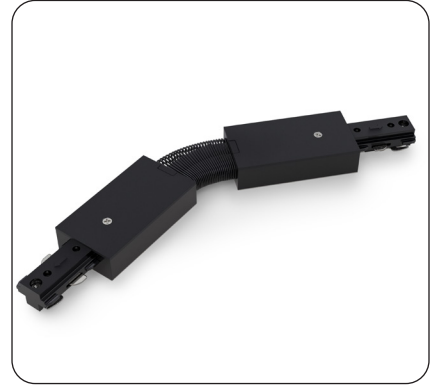

Black LED Track Light Head Dimmable 120V 20W 5CCT

SPECIFICATIONS

Model No.	VBD-LW-TRB20W-5C-B-xx
Voltage	120V AC
Wattage	20W
Color Temperatures	5CCT Selectable Color Temperature (2700K-3000K-3500K-4000K-5000K)
Material	Aluminum
Available Lens (Beam Angle)	36° • 60°
Rendering Index	CRI92
Dimmable	Yes (Triac Dimming)
IP Rating	IP20 (Indoor use only)
Type	H-Type
Certification	ETL/FCC

Features

- Dimmable with 5 CCT options for customizable lighting.
- Energy-efficient with 20W power consumption.
- Operates at 120V Type H voltage.
- Different beam angle lens available for versatile illumination.
- Flexible positioning along the track for adjustable lighting direction.
- Minimalistic design complements various interior styles.
- Easy installation suitable for residential and commercial applications.

AVAILABLE LENSES *The track light comes with a lens of your choice; other extra lenses are sold separately.*

36° Beam Angle

60° Beam Angle

AVAILABLE ACCESSORIES
(Sold separately)

Track Mini Joiner H-Type
Model: VBD-0333-MJB
SKU: 666561434410

Track Angle Joiner H-Type
Model: VBD-0339-FJB
SKU: a666561434496

Track Live End Joiner H-Type
Model: VBD-0331-LEB
SKU: 666561434397

Track L Joiner H-Type
Model: VBD-0335-LJB
SKU: 666561434434

Track Mini T Joiner H-Type
Model: VBD-0336-TJB
SKU: 666561434458