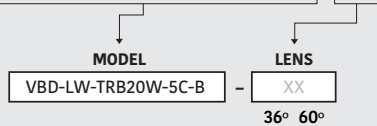

Black LED Track Light Head Dimmable 120V 20W 5CCT

SPECIFICATIONS

Model No.	VBD-LW-TRB20W-5C-B-xx
Voltage	120V AC
Wattage	20W
Color Temperatures	5CCT Selectable Color Temperature (2700K-3000K-3500K-4000K-5000K)
Material	Aluminum
Available Lens (Beam Angle)	36° • 60°
Rendering Index	CRI92
Dimmable	Yes (Triac Dimming)
IP Rating	IP20 (Indoor use only)
Type	H-Type
Certification	ETL/FCC

ORDERING GUIDE

Example part number: **VBD-LW-TRB20W-5C-B-XX**

Available in White Color

Model: VBD-LW-TRB20W-5C-W-xx
SKU: 666561434328

Job Name: _____

Distributor: _____

Type: _____

SKU: 666561434335