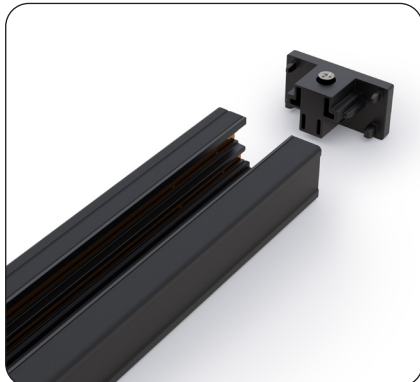

AVAILABLE LENSES *The track light comes with a lens of your choice; other extra lenses are sold separately.*

36° Beam Angle

60° Beam Angle

AVAILABLE ACCESSORIES
(Sold separately)

Track Mini Joiner H-Type
Model: VBD-0333-MJB
SKU: 666561434410

Track Angle Joiner H-Type
Model: VBD-0339-FJB
SKU: a666561434496

Track Live End Joiner H-Type
Model: VBD-0331-LEB
SKU: 666561434397

Track L Joiner H-Type
Model: VBD-0335-LJB
SKU: 666561434434

Track Mini T Joiner H-Type
Model: VBD-0336-TJB
SKU: 666561434458

Track Cross Joiner H-Type
Model: VBD-0337-CJB
SKU: 666561434472

Track Floating Canopy H-Type
Model: VBD-0341-FCB
SKU: 666561434519

Track Monopoint Canopy H-Type
Model: VBD-0343-MCB
SKU: 666561434533

Track Cable Set H-Type
Model: VBD-AIRC-6F-TLB
SKU: 666561434557