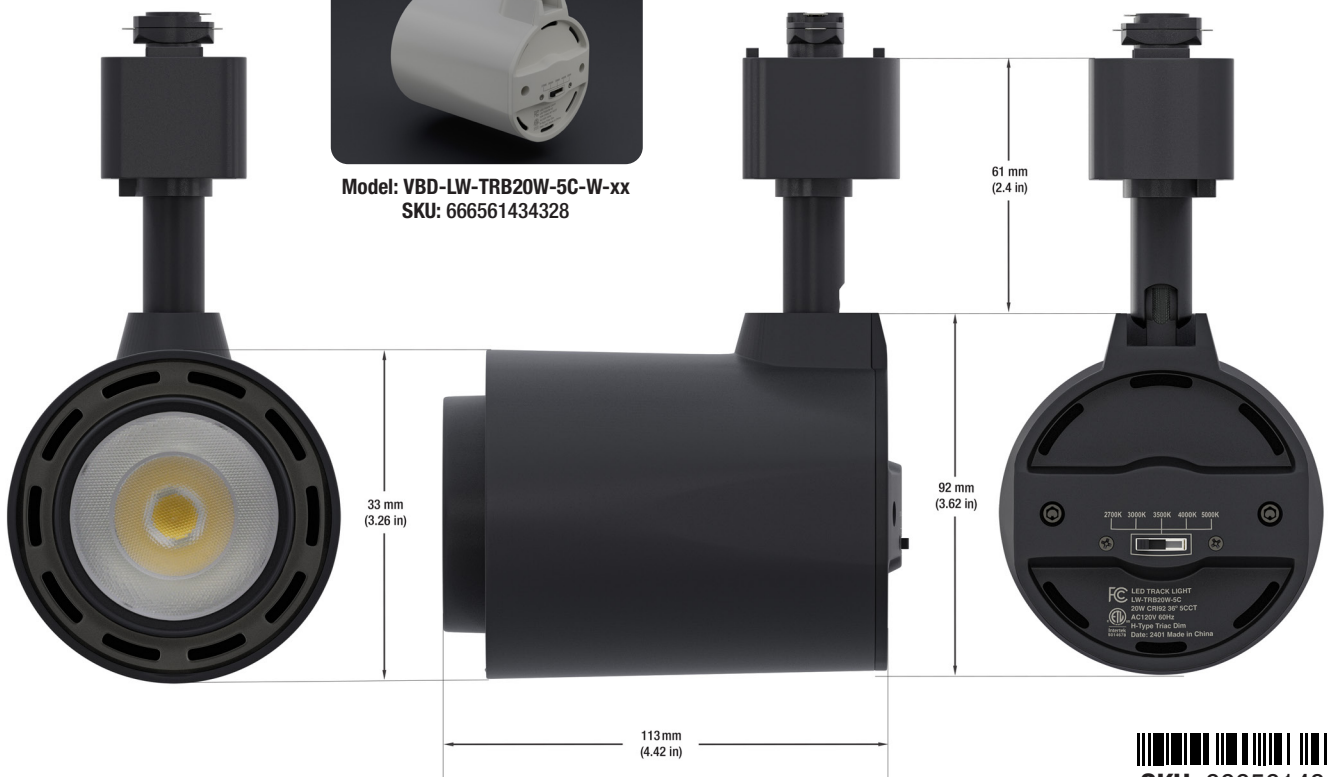

Black LED Track Light Head Dimmable 120V 20W 5CCT

SPECIFICATIONS

Model No.	VBD-LW-TRB20W-5C-B-xx
Voltage	120V AC
Wattage	20W
Color Temperatures	5CCT Selectable Color Temperature (2700K-3000K-3500K-4000K-5000K)
Material	Aluminum
Available Lens (Beam Angle)	36° • 60°
Rendering Index	CRI92
Dimmable	Yes (Triac Dimming)
IP Rating	IP20 (Indoor use only)
Type	H-Type
Certification	ETL/FCC

Features

- Dimmable with 5 CCT options for customizable lighting.
- Energy-efficient with 20W power consumption.
- Operates at 120V Type H voltage.
- Different beam angle lens available for versatile illumination.
- Flexible positioning along the track for adjustable lighting direction.
- Minimalistic design complements various interior styles.
- Easy installation suitable for residential and commercial applications.

ORDERING GUIDE

Example part number: **VBD-LW-TRB20W-5C-B-XX**

Available in White Color

Model: VBD-LW-TRB20W-5C-W-xx
SKU: 666561434328

Job Name: _____

Distributor: _____

Type: _____

SKU: 666561434335

AVAILABLE LENSES *The track light comes with a lens of your choice; other extra lenses are sold separately.*

36° Beam Angle

60° Beam Angle

AVAILABLE ACCESSORIES
(Sold separately)

Track Mini Joiner H-Type
Model: VBD-0333-MJB
SKU: 666561434410