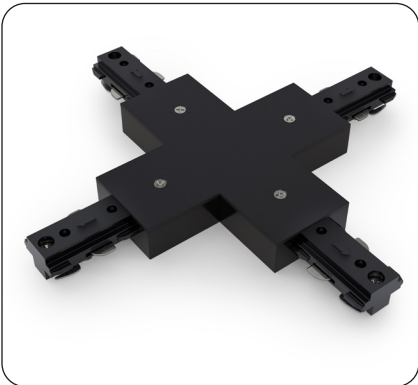

Black LED Track Light Head Dimmable 120V 20W 5CCT

SPECIFICATIONS

Model No.	VBD-LW-TRB20W-5C-B-xx
Voltage	120V AC
Wattage	20W
Color Temperatures	5CCT Selectable Color Temperature (2700K-3000K-3500K-4000K-5000K)
Material	Aluminum
Available Lens (Beam Angle)	36° • 60°
Rendering Index	CRI92
Dimmable	Yes (Triac Dimming)
IP Rating	IP20 (Indoor use only)
Type	H-Type
Certification	ETL/FCC

AVAILABLE LENSES *The track light comes with a lens of your choice; other extra lenses are sold separately.*

36° Beam Angle

60° Beam Angle

AVAILABLE ACCESSORIES
(Sold separately)

Track Mini Joiner H-Type
Model: VBD-0333-MJB
SKU: 666561434410

Track Angle Joiner H-Type
Model: VBD-0339-FJB
SKU: a666561434496

Track Live End Joiner H-Type
Model: VBD-0331-LEB
SKU: 666561434397

Track L Joiner H-Type
Model: VBD-0335-LJB
SKU: 666561434434

Track Mini T Joiner H-Type
Model: VBD-0336-TJB
SKU: 666561434458

Track Cross Joiner H-Type
Model: VBD-0337-CJB
SKU: 666561434472

Track Floating Canopy H-Type
Model: VBD-0341-FCB
SKU: 666561434519

Track Monopoint Canopy H-Type
Model: VBD-0343-MCB
SKU: 666561434533

Track Cable Set H-Type
Model: VBD-AIRC-6F-TLB
SKU: 666561434557