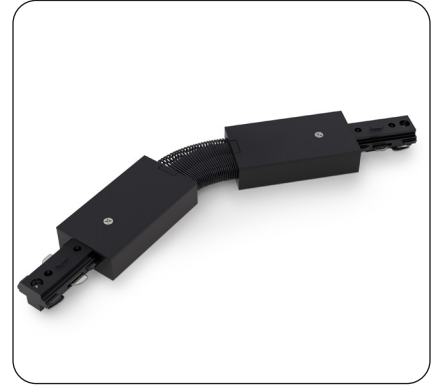

Black LED Track Light Head Dimmable 120V 20W 5CCT

SPECIFICATIONS

Model No.	VBD-LW-TRB20W-5C-B-xx
Voltage	120V AC
Wattage	20W
Color Temperatures	5CCT Selectable Color Temperature (2700K-3000K-3500K-4000K-5000K)
Material	Aluminum
Available Lens (Beam Angle)	36° • 60°
Rendering Index	CRI92
Dimmable	Yes (Triac Dimming)
IP Rating	IP20 (Indoor use only)
Type	H-Type
Certification	ETL/FCC

ORDERING GUIDE

Example part number: **VBD-LW-TRB20W-5C-B-XX**

Available in White Color

Model: VBD-LW-TRB20W-5C-W-xx
SKU: 666561434328

SKU: 666561434335

Disclaimer:

The data and information contained in this specification sheet are subject to change without notice; the ratings supplied are provided based on the product manufacturer. The information contained in this specification sheet should not be considered a warranty, expressed or implied, including, but not limited to, a warranty of merchantability or fitness for a particular purpose. In no event shall Veroboard be liable for any incidental or consequential damages resulting from the use, misuse, or inability to use the product. This exclusion applies regardless of whether such damages are sought based on breach of warranty, breach of contract, negligence, strict liability in tort, or any other legal theory.

AVAILABLE LENSES *The track light comes with a lens of your choice; other extra lenses are sold separately.*

36° Beam Angle

60° Beam Angle

AVAILABLE ACCESSORIES
(Sold separately)

Track Mini Joiner H-Type
Model: VBD-0333-MJB
SKU: 666561434410

Track Flexible Joiner H-Type
Model: VBD-0339-FJB
SKU: a666561434496

Track Live End Joiner H-Type
Model: VBD-0331-LEB
SKU: 666561434397

Track L Joiner H-Type
Model: VBD-0335-LJB
SKU: 666561434434

Track Mini T Joiner H-Type
Model: VBD-0336-TJB
SKU: 666561434458