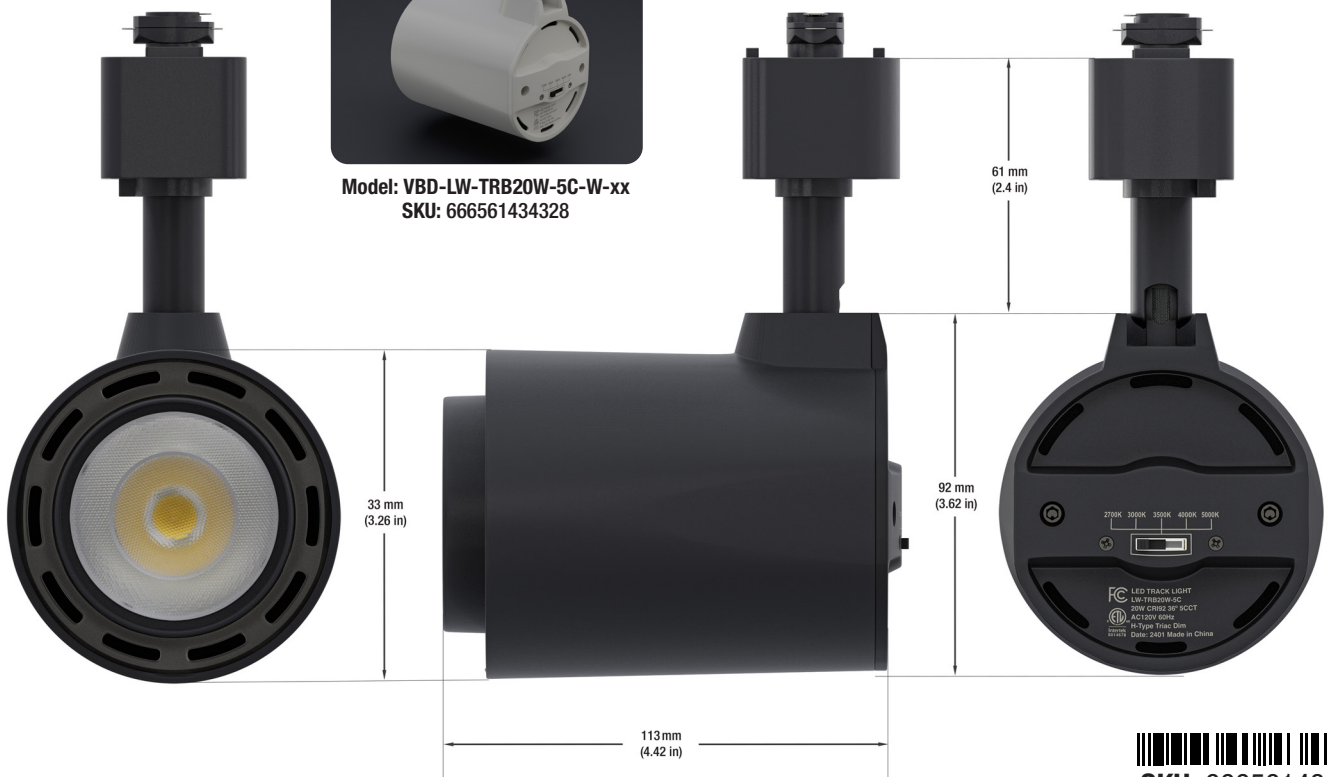

Black LED Track Light Head Dimmable 120V 20W 5CCT

SPECIFICATIONS

Model No.	VBD-LW-TRB20W-5C-B-xx
Voltage	120V AC
Wattage	20W
Color Temperatures	5CCT Selectable Color Temperature (2700K-3000K-3500K-4000K-5000K)
Material	Aluminum
Available Lens (Beam Angle)	36° • 60°
Rendering Index	CRI92
Dimmable	Yes (Triac Dimming)
IP Rating	IP20 (Indoor use only)
Type	H-Type
Certification	ETL/FCC

Features

- Dimmable with 5 CCT options for customizable lighting.
- Energy-efficient with 20W power consumption.
- Operates at 120V Type H voltage.
- Different beam angle lens available for versatile illumination.
- Flexible positioning along the track for adjustable lighting direction.
- Minimalistic design complements various interior styles.
- Easy installation suitable for residential and commercial applications.

ORDERING GUIDE

Example part number: **VBD-LW-TRB20W-5C-B-XX**

Available in White Color

Model: VBD-LW-TRB20W-5C-W-xx
SKU: 666561434328

SKU: 666561434335

Disclaimer:

The data and information contained in this specification sheet are subject to change without notice; the ratings supplied are provided based on the product manufacturer. The information contained in this specification sheet should not be considered a warranty, expressed or implied, including, but not limited to, a warranty of merchantability or fitness for a particular purpose. In no event shall Veroboard be liable for any incidental or consequential damages resulting from the use, misuse, or inability to use the product. This exclusion applies regardless of whether such damages are sought based on breach of warranty, breach of contract, negligence, strict liability in tort, or any other legal theory.

AVAILABLE LENSES *The track light comes with a lens of your choice; other extra lenses are sold separately.*

36° Beam Angle

60° Beam Angle

AVAILABLE ACCESSORIES
(Sold separately)

Track Mini Joiner H-Type
Model: VBD-0333-MJB
SKU: 666561434410