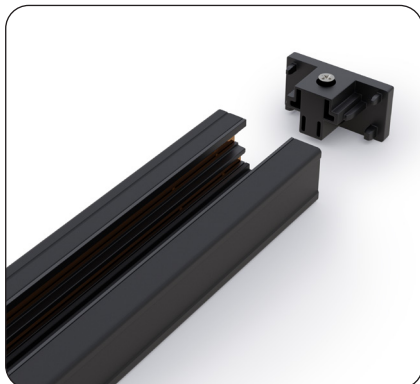

AVAILABLE LENSES *The track light comes with a lens of your choice; other extra lenses are sold separately.*

36° Beam Angle

60° Beam Angle

AVAILABLE ACCESSORIES
(Sold separately)

Track Mini Joiner H-Type
Model: VBD-0333-MJB
SKU: 666561434410

Track Flexible Joiner H-Type
Model: VBD-0339-FJB
SKU: a666561434496

Track Live End Joiner H-Type
Model: VBD-0331-LEB
SKU: 666561434397

Track L Joiner H-Type
Model: VBD-0335-LJB
SKU: 666561434434

Track Mini T Joiner H-Type
Model: VBD-0336-TJB
SKU: 666561434458

Track Cross Joiner H-Type
Model: VBD-0337-CJB
SKU: 666561434472

Track Floating Canopy H-Type
Model: VBD-0341-FCB
SKU: 666561434519

Track Monopoint Canopy H-Type
Model: VBD-0343-MCB
SKU: 666561434533

Track Cable Set H-Type
Model: VBD-AIRC-6F-TLB
SKU: 666561434557