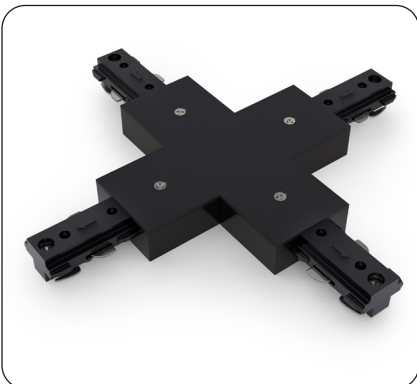

Black LED Track Light Head Dimmable 120V 20W 5CCT

SPECIFICATIONS

Model No.	VBD-LW-TRB20W-5C-B-xx
Voltage	120V AC
Wattage	20W
Color Temperatures	5CCT Selectable Color Temperature (2700K-3000K-3500K-4000K-5000K)
Material	Aluminum
Available Lens (Beam Angle)	36° • 60°
Rendering Index	CRI92
Dimmable	Yes (Triac Dimming)
IP Rating	IP20 (Indoor use only)
Type	H-Type
Certification	ETL/FCC

AVAILABLE LENSES *The track light comes with a lens of your choice; other extra lenses are sold separately.*

36° Beam Angle

60° Beam Angle

AVAILABLE ACCESSORIES
(Sold separately)

Track Mini Joiner H-Type
Model: VBD-0333-MJB
SKU: 666561434410

Track Flexible Joiner H-Type
Model: VBD-0339-FJB
SKU: a666561434496

Track Live End Joiner H-Type
Model: VBD-0331-LEB
SKU: 666561434397

Track L Joiner H-Type
Model: VBD-0335-LJB
SKU: 666561434434

Track Mini T Joiner H-Type
Model: VBD-0336-TJB
SKU: 666561434458

Track Cross Joiner H-Type
Model: VBD-0337-CJB
SKU: 666561434472

Track Floating Canopy H-Type
Model: VBD-0341-FCB
SKU: 666561434519

Track Monopoint Canopy H-Type
Model: VBD-0343-MCB
SKU: 666561434533

Track Cable Set H-Type
Model: VBD-AIRC-6F-TLB
SKU: 666561434557