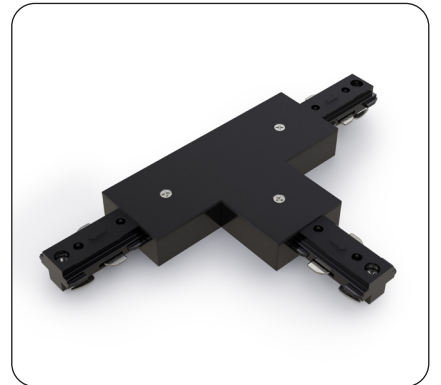

Black LED Track Light Head Dimmable 120V 20W 5CCT

SPECIFICATIONS

Model No.	VBD-LW-TRB20W-5C-B-xx
Voltage	120V AC
Wattage	20W
Color Temperatures	5CCT Selectable Color Temperature (2700K-3000K-3500K-4000K-5000K)
Material	Aluminum
Available Lens (Beam Angle)	36° • 60°
Rendering Index	CRI92
Dimmable	Yes (Triac Dimming)
IP Rating	IP20 (Indoor use only)
Type	H-Type
Certification	ETL/FCC

ORDERING GUIDE

Example part number: **VBD-LW-TRB20W-5C-B-XX**

Available in White Color

Model: VBD-LW-TRB20W-5C-W-xx
SKU: 666561434328

SKU: 666561434335

Disclaimer:

The data and information contained in this specification sheet are subject to change without notice; the ratings supplied are provided based on the product manufacturer. The information contained in this specification sheet should not be considered a warranty, expressed or implied, including, but not limited to, a warranty of merchantability or fitness for a particular purpose. In no event shall Veroboard be liable for any incidental or consequential damages resulting from the use, misuse, or inability to use the product. This exclusion applies regardless of whether such damages are sought based on breach of warranty, breach of contract, negligence, strict liability in tort, or any other legal theory.

AVAILABLE LENSES *The track light comes with a lens of your choice; other extra lenses are sold separately.*

36° Beam Angle

60° Beam Angle

AVAILABLE ACCESSORIES
(Sold separately)

Track Mini Joiner H-Type
Model: VBD-0333-MJB
SKU: 666561434410

Track Flexible Joiner H-Type
Model: VBD-0339-FJB
SKU: a666561434496

Track Live End Joiner H-Type
Model: VBD-0331-LEB
SKU: 666561434397

Track L Joiner H-Type
Model: VBD-0335-LJB
SKU: 666561434434

Track Mini T Joiner H-Type
Model: VBD-0336-TJB
SKU: 666561434458