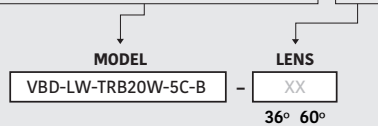

Black LED Track Light Head Dimmable 120V 20W 5CCT

SPECIFICATIONS

Model No.	VBD-LW-TRB20W-5C-B-xx
Voltage	120V AC
Wattage	20W
Color Temperatures	5CCT Selectable Color Temperature (2700K-3000K-3500K-4000K-5000K)
Material	Aluminum
Available Lens (Beam Angle)	36° • 60°
Rendering Index	CRI92
Dimmable	Yes (Triac Dimming)
IP Rating	IP20 (Indoor use only)
Type	H-Type
Certification	ETL/FCC

ORDERING GUIDE

Example part number: **VBD-LW-TRB20W-5C-B-XX**

Available in White Color

Model: VBD-LW-TRB20W-5C-W-xx
SKU: 666561434328

SKU: 666561434335

Disclaimer:

The data and information contained in this specification sheet are subject to change without notice; the ratings supplied are provided based on the product manufacturer. The information contained in this specification sheet should not be considered a warranty, expressed or implied, including, but not limited to, a warranty of merchantability or fitness for a particular purpose. In no event shall Veroboard be liable for any incidental or consequential damages resulting from the use, misuse, or inability to use the product. This exclusion applies regardless of whether such damages are sought based on breach of warranty, breach of contract, negligence, strict liability in tort, or any other legal theory.