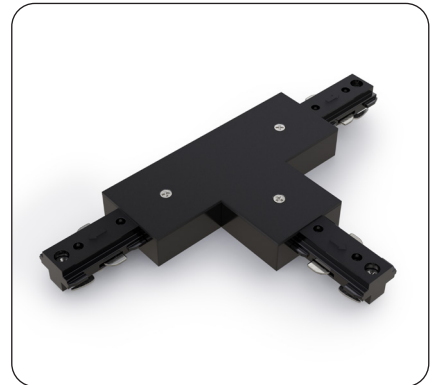

**AVAILABLE LENSES** *The track light comes with a lens of your choice; other extra lenses are sold separately.*

15° Beam Angle

25° Beam Angle

36° Beam Angle

55° Beam Angle

**AVAILABLE ACCESSORIES**  
*(Sold separately)*

Track Mini Joiner H-Type  
Model: VBD-0333-MJB  
SKU: 666561434410

Track Angle Joiner H-Type  
Model: VBD-0339-FJB  
SKU: a666561434496

Track Live End Joiner H-Type  
Model: VBD-0331-LEB  
SKU: 666561434397

Track L Joiner H-Type  
Model: VBD-0335-LJB  
SKU: 666561434434

Track Mini T Joiner H-Type  
Model: VBD-0336-TJB  
SKU: 666561434458

Track Cross Joiner H-Type  
Model: VBD-0337-CJB  
SKU: 666561434472

Track Floating Canopy H-Type  
Model: VBD-0341-FCB  
SKU: 666561434519