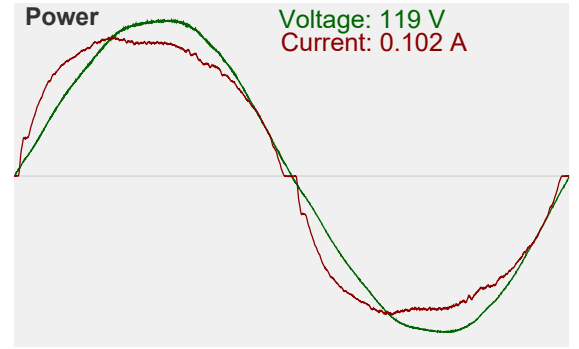

Light measurement was created using the Viso Systems - Light Inspector. www.visosystems.com