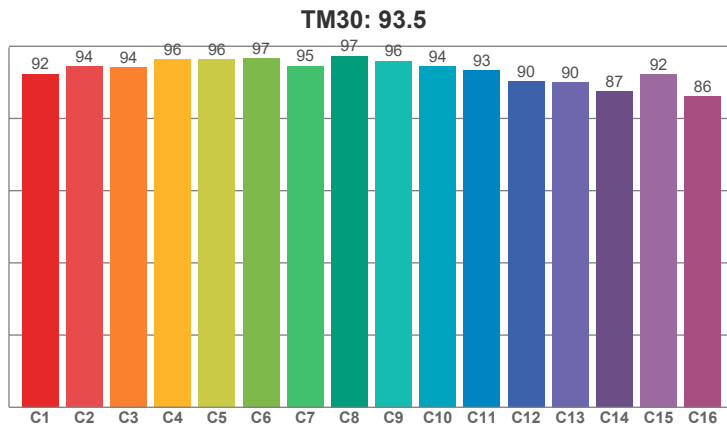

### SPECIFICATIONS

Model No.	VBD-LW-TRB12W-5C-B-xx
Voltage	120V AC
Wattage	12W
Color Temperatures	5CCT Selectable Color Temperature (2700K-3000K-3500K-4000K-5000K)
Material	Aluminum
Available Lens (Beam Angle)	15° • 25° • 36° • 55°
Rendering Index	CRI92
Dimmable	Yes (Triac Dimming)
IP Rating	IP20 (Indoor use only)
Type	H-Type
Certification	ETL/FCC

### ORDERING GUIDE

Example part number: **VBD-LW-TRB12W-5C-B - XX**

Available in White Color

Model: VBD-LW-TRB12W-5C-W-xx  
SKU: 666561434304

Job Name: \_\_\_\_\_

Distributor: \_\_\_\_\_

Type: \_\_\_\_\_

- Lumens**
- 2700K: 850 Lm
  - 3000K: 870 Lm
  - 3500K: 900 Lm
  - 4000K: 950 Lm
  - 5000K: 1050 Lm

Light measurement was created using the Viso Systems - Light Inspector. [www.visosystems.com](http://www.visosystems.com)

CRI R values, only R1-R8 are used to calculate final CRI value

R1	R2	R3	R4	R5	R6	R7	R8	R9	R10	R11	R12	R13	R14	R15
97.41	98.97	96.43	97.62	98.49	94.51	91.00	83.75	66.14	98.23	97.14	88.51	98.79	98.72	92.31

TM30 C values, 16 binned values out of total of 99 C values

C1	C2	C3	C4	C5	C6	C7	C8	C9	C10	C11	C12	C13	C14	C15	C16
92.36	94.36	94.20	96.40	96.31	96.68	94.61	97.36	95.91	94.44	93.33	90.32	90.05	87.50	92.25	86.17