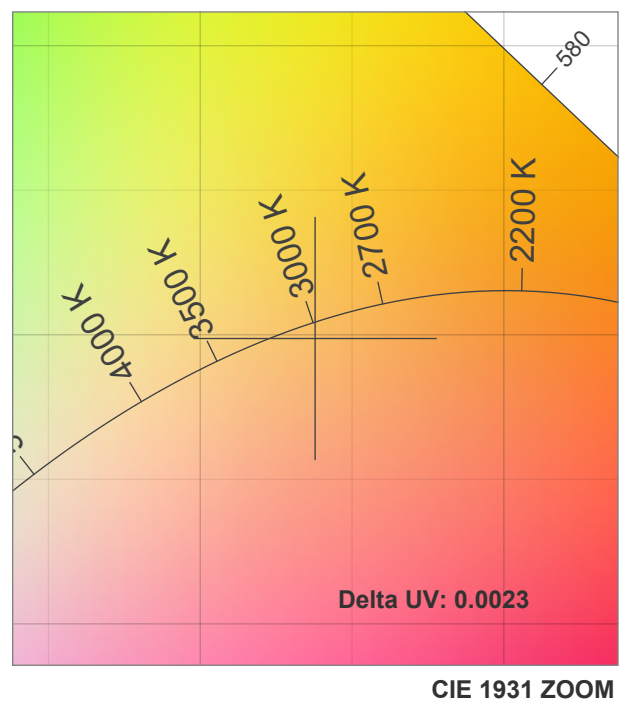

### SPECIFICATIONS

Model No.	VBD-LW-TRB12W-5C-B-xx
Voltage	120V AC
Wattage	12W
Color Temperatures	5CCT Selectable Color Temperature (2700K-3000K-3500K-4000K-5000K)
Material	Aluminum
Available Lens (Beam Angle)	15° • 25° • 36° • 55°
Rendering Index	CRI92
Dimmable	Yes (Triac Dimming)
IP Rating	IP20 (Indoor use only)
Type	H-Type
Certification	ETL/FCC

Light measurement was created using the Viso Systems - Light Inspector. [www.visosystems.com](http://www.visosystems.com)

CRI R values, only R1-R8 are used to calculate final CRI value

R1	R2	R3	R4	R5	R6	R7	R8	R9	R10	R11	R12	R13	R14	R15
97.41	98.97	96.43	97.62	98.49	94.51	91.00	83.75	66.14	98.23	97.14	88.51	98.79	98.72	92.31