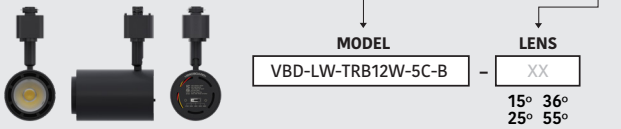

### SPECIFICATIONS

Model No.	VBD-LW-TRB12W-5C-B-xx
Voltage	120V AC
Wattage	12W
Color Temperatures	5CCT Selectable Color Temperature (2700K-3000K-3500K-4000K-5000K)
Material	Aluminum
Available Lens (Beam Angle)	15° • 25° • 36° • 55°
Rendering Index	CRI92
Dimmable	Yes (Triac Dimming)
IP Rating	IP20 (Indoor use only)
Type	H-Type
Certification	ETL/FCC

### Features

- Dimmable with 5 CCT options for customizable lighting.
- Energy-efficient with 12W power consumption.
- Operates at 120V Type H voltage.
- Different beam angle lens available for versatile illumination.
- Flexible positioning along the track for adjustable lighting direction.
- Minimalistic design complements various interior styles.
- Easy installation suitable for residential and commercial applications.

### ORDERING GUIDE

Example part number: **VBD-LW-TRB12W-5C-B - XX**

Available in White Color

Model: VBD-LW-TRB12W-5C-W-xx  
SKU: 666561434304

Job Name: \_\_\_\_\_

Distributor: \_\_\_\_\_

Type: \_\_\_\_\_

- Lumens**
- 2700K: 850 Lm
  - 3000K: 870 Lm
  - 3500K: 900 Lm
  - 4000K: 950 Lm
  - 5000K: 1050 Lm