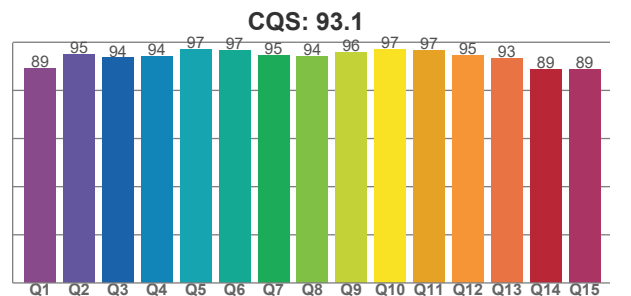

Color parameters

CCT	CRI	CRI R9	TM30 Rf	TM30 Rg	CQS	x	y	u	v	Duv
2944 K	94.8	66.1	93.5	99.9	93.1	0.4	0.4	0.3	0.3	-0.0023