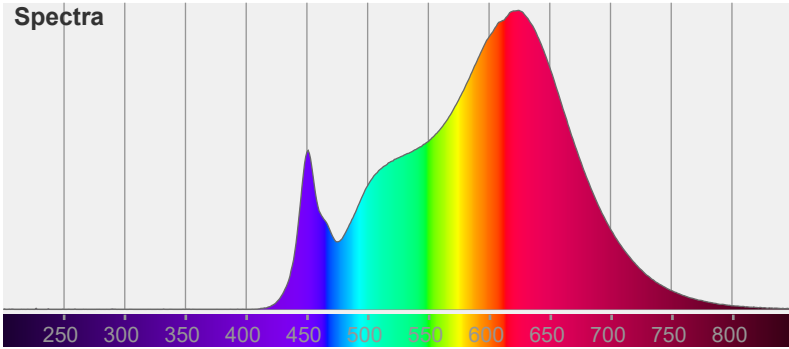

Light measurement was created using the Viso Systems - Light Inspector. www.visosystems.com