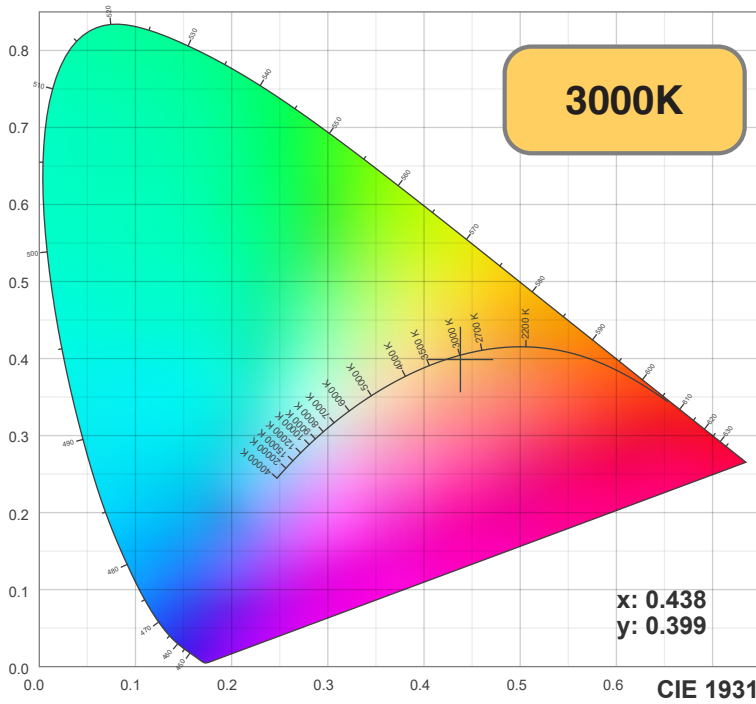

### SPECIFICATIONS

Model No.	VBD-LW-TRB12W-5C-B-xx
Voltage	120V AC
Wattage	12W
Color Temperatures	5CCT Selectable Color Temperature (2700K-3000K-3500K-4000K-5000K)
Material	Aluminum
Available Lens (Beam Angle)	15° • 25° • 36° • 55°
Rendering Index	CRI92
Dimmable	Yes (Triac Dimming)
IP Rating	IP20 (Indoor use only)
Type	H-Type
Certification	ETL/FCC

Light measurement was created using the Viso Systems - Light Inspector. [www.visosystems.com](http://www.visosystems.com)

CRI R values, only R1-R8 are used to calculate final CRI value

R1	R2	R3	R4	R5	R6	R7	R8	R9	R10	R11	R12	R13	R14	R15
97.41	98.97	96.43	97.62	98.49	94.51	91.00	83.75	66.14	98.23	97.14	88.51	98.79	98.72	92.31