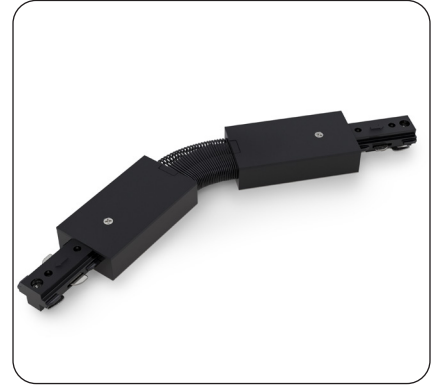

**AVAILABLE LENSES** *The track light comes with a lens of your choice; other extra lenses are sold separately.*

15° Beam Angle

25° Beam Angle

36° Beam Angle

55° Beam Angle

**AVAILABLE ACCESSORIES**  
*(Sold separately)*

Track Mini Joiner H-Type  
Model: VBD-0333-MJB  
SKU: 666561434410

Track Angle Joiner H-Type  
Model: VBD-0339-FJB  
SKU: a666561434496

Track Live End Joiner H-Type  
Model: VBD-0331-LEB  
SKU: 666561434397