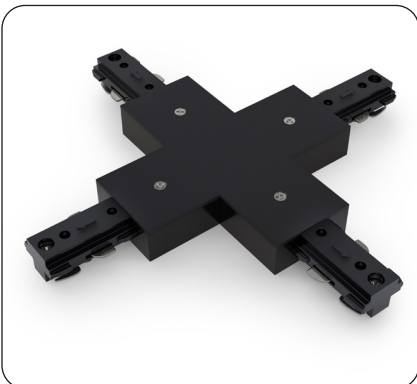

**AVAILABLE LENSES** *The track light comes with a lens of your choice; other extra lenses are sold separately.*

15° Beam Angle

25° Beam Angle

36° Beam Angle

55° Beam Angle

**AVAILABLE ACCESSORIES**  
*(Sold separately)*

Track Mini Joiner H-Type  
Model: VBD-0333-MJB  
SKU: 666561434410

Track Angle Joiner H-Type  
Model: VBD-0339-FJB  
SKU: a666561434496

Track Live End Joiner H-Type  
Model: VBD-0331-LEB  
SKU: 666561434397

Track L Joiner H-Type  
Model: VBD-0335-LJB  
SKU: 666561434434

Track Mini T Joiner H-Type  
Model: VBD-0336-TJB  
SKU: 666561434458

Track Cross Joiner H-Type  
Model: VBD-0337-CJB  
SKU: 666561434472

Track Floating Canopy H-Type  
Model: VBD-0341-FCB  
SKU: 666561434519