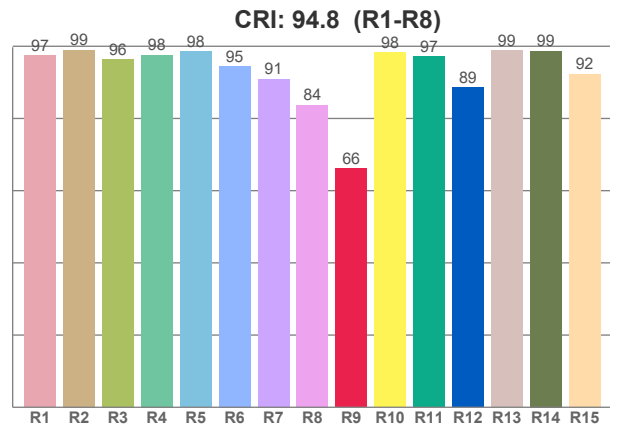

### SPECIFICATIONS

Model No.	VBD-LW-TRB12W-5C-B-xx
Voltage	120V AC
Wattage	12W
Color Temperatures	5CCT Selectable Color Temperature (2700K-3000K-3500K-4000K-5000K)
Material	Aluminum
Available Lens (Beam Angle)	15° • 25° • 36° • 55°
Rendering Index	CRI92
Dimmable	Yes (Triac Dimming)
IP Rating	IP20 (Indoor use only)
Type	H-Type
Certification	ETL/FCC

### ORDERING GUIDE

Example part number: **VBD-LW-TRB12W-5C-B - XX**

Available in White Color

Model: VBD-LW-TRB12W-5C-W-xx  
SKU: 666561434304

Job Name: \_\_\_\_\_

Distributor: \_\_\_\_\_

Type: \_\_\_\_\_

- Lumens**
- 2700K: 850 Lm
  - 3000K: 870 Lm
  - 3500K: 900 Lm
  - 4000K: 950 Lm
  - 5000K: 1050 Lm

Light measurement was created using the Viso Systems - Light Inspector. [www.visosystems.com](http://www.visosystems.com)

CRI R values, only R1-R8 are used to calculate final CRI value

R1	R2	R3	R4	R5	R6	R7	R8	R9	R10	R11	R12	R13	R14	R15
97.41	98.97	96.43	97.62	98.49	94.51	91.00	83.75	66.14	98.23	97.14	88.51	98.79	98.72	92.31

TM30 C values, 16 binned values out of total of 99 C values

C1	C2	C3	C4	C5	C6	C7	C8	C9	C10	C11	C12	C13	C14	C15	C16
92.36	94.36	94.20	96.40	96.31	96.68	94.61	97.36	95.91	94.44	93.33	90.32	90.05	87.50	92.25	86.17