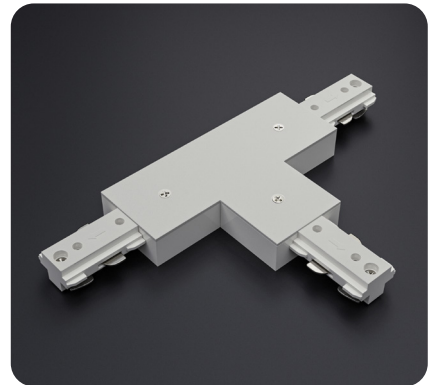

AVAILABLE LENSES *The track light comes with a lens of your choice; other extra lenses are sold separately.*

15° Beam Angle

25° Beam Angle

36° Beam Angle

55° Beam Angle

AVAILABLE ACCESSORIES
(Sold separately)

Track Mini Joiner H-Type
Model: VBD-0333-MJW
SKU: 666561434403

Track Flexible Joiner H-Type
Model: VBD-0339-FJW
SKU: a666561434489

Track Live End Joiner H-Type
Model: VBD-0331-LEW
SKU: 666561434380

Track L Joiner H-Type
Model: VBD-0335-LJW
SKU: 666561434427

Track Mini T Joiner H-Type
Model: VBD-0336-TJW
SKU: 666561434441

Track Cross Joiner H-Type
Model: VBD-0337-CJW
SKU: 666561434465

Track Floating Canopy H-Type
Model: VBD-0341-FCW
SKU: 666561434502

Track Monopoint Canopy H-Type
Model: VBD-0343-MCW
SKU: 666561434526