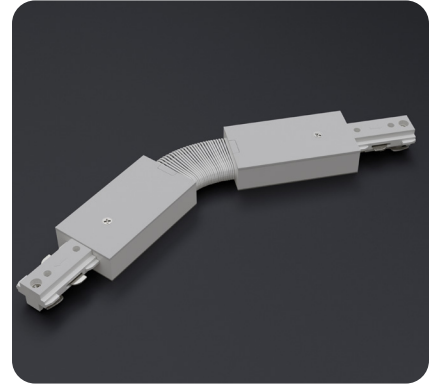

White LED Track Light Head Dimmable 120V 12W 5CCT

SPECIFICATIONS

| | |
|------------------------------------|---|
| Model No. | VBD-LW-TRB12W-5C-W-xx |
| Voltage | 120V AC |
| Wattage | 12W |
| Color Temperatures | 5CCT Selectable Color Temperature (2700K-3000K-3500K-4000K-5000K) |
| Material | Aluminum |
| Available Lens (Beam Angle) | 15° • 25° • 36° • 55° |
| Rendering Index | CRI92 |
| Dimmable | Yes (Triac Dimming) |
| IP Rating | IP20 (Indoor use only) |
| Type | H-Type |
| Certification | ETL/FCC |

ORDERING GUIDE

Example part number: **VBD-LW-TRB12W-5C-W-XX**

Available in Black Color

Model: VBD-LW-TRB12W-5C-B-xx
SKU: 666561434311

Job Name: _____

Distributor: _____

Type: _____

Disclaimer:

AVAILABLE LENSES *The track light comes with a lens of your choice; other extra lenses are sold separately.*

15° Beam Angle

25° Beam Angle

36° Beam Angle

55° Beam Angle

AVAILABLE ACCESSORIES
(Sold separately)

Track Mini Joiner H-Type
Model: VBD-0333-MJW
SKU: 666561434403

Track Flexible Joiner H-Type
Model: VBD-0339-FJW
SKU: a666561434489

Track Live End Joiner H-Type
Model: VBD-0331-LEW
SKU: 666561434380

Track L Joiner H-Type
Model: VBD-0335-LJW
SKU: 666561434427