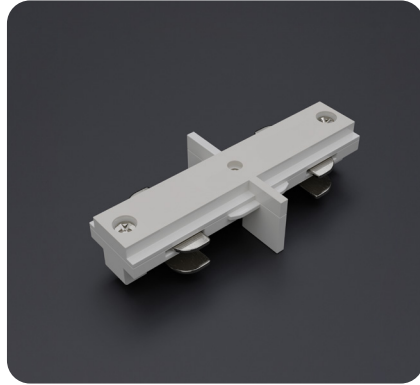

White LED Track Light Head Dimmable 120V 12W 5CCT

SPECIFICATIONS

| | |
|------------------------------------|---|
| Model No. | VBD-LW-TRB12W-5C-W-xx |
| Voltage | 120V AC |
| Wattage | 12W |
| Color Temperatures | 5CCT Selectable Color Temperature (2700K-3000K-3500K-4000K-5000K) |
| Material | Aluminum |
| Available Lens (Beam Angle) | 15° • 25° • 36° • 55° |
| Rendering Index | CRI92 |
| Dimmable | Yes (Triac Dimming) |
| IP Rating | IP20 (Indoor use only) |
| Type | H-Type |
| Certification | ETL/FCC |

AVAILABLE LENSES *The track light comes with a lens of your choice; other extra lenses are sold separately.*

15° Beam Angle

25° Beam Angle

36° Beam Angle

55° Beam Angle

AVAILABLE ACCESSORIES
(Sold separately)

Track Mini Joiner H-Type
Model: VBD-0333-MJW
SKU: 666561434403

Track Flexible Joiner H-Type
Model: VBD-0339-FJW
SKU: a666561434489

Track Live End Joiner H-Type
Model: VBD-0331-LEW
SKU: 666561434380

Track L Joiner H-Type
Model: VBD-0335-LJW
SKU: 666561434427

Track Mini T Joiner H-Type
Model: VBD-0336-TJW
SKU: 666561434441

Track Cross Joiner H-Type
Model: VBD-0337-CJW
SKU: 666561434465

Track Floating Canopy H-Type
Model: VBD-0341-FCW
SKU: 666561434502

Track Monopoint Canopy H-Type
Model: VBD-0343-MCW
SKU: 666561434526