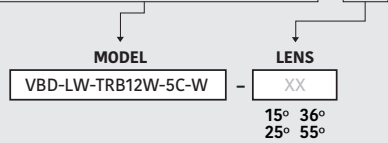

White LED Track Light Head Dimmable 120V 12W 5CCT

SPECIFICATIONS

Model No.	VBD-LW-TRB12W-5C-W-xx
Voltage	120V AC
Wattage	12W
Color Temperatures	5CCT Selectable Color Temperature (2700K-3000K-3500K-4000K-5000K)
Material	Aluminum
Available Lens (Beam Angle)	15° • 25° • 36° • 55°
Rendering Index	CRI92
Dimmable	Yes (Triac Dimming)
IP Rating	IP20 (Indoor use only)
Type	H-Type
Certification	ETL/FCC

Features

- Dimmable with 5 CCT options for customizable lighting.
- Energy-efficient with 12W power consumption.
- Operates at 120V Type H voltage.
- Different beam angle lens available for versatile illumination.
- Flexible positioning along the track for adjustable lighting direction.
- Minimalistic design complements various interior styles.
- Easy installation suitable for residential and commercial applications.

ORDERING GUIDE

Example part number: **VBD-LW-TRB12W-5C-W-XX**