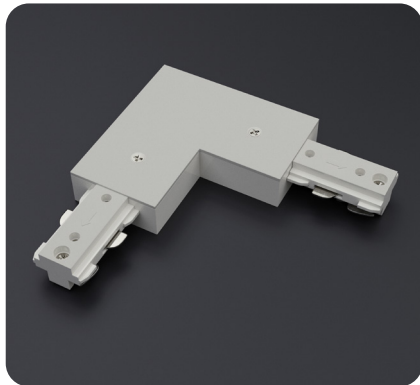

White LED Track Light Head Dimmable 120V 12W 5CCT

SPECIFICATIONS

| | |
|------------------------------------|---|
| Model No. | VBD-LW-TRB12W-5C-W-xx |
| Voltage | 120V AC |
| Wattage | 12W |
| Color Temperatures | 5CCT Selectable Color Temperature (2700K-3000K-3500K-4000K-5000K) |
| Material | Aluminum |
| Available Lens (Beam Angle) | 15° • 25° • 36° • 55° |
| Rendering Index | CRI92 |
| Dimmable | Yes (Triac Dimming) |
| IP Rating | IP20 (Indoor use only) |
| Type | H-Type |
| Certification | ETL/FCC |

AVAILABLE LENSES *The track light comes with a lens of your choice; other extra lenses are sold separately.*

15° Beam Angle

25° Beam Angle

36° Beam Angle

55° Beam Angle

AVAILABLE ACCESSORIES
(Sold separately)

Track Mini Joiner H-Type
Model: VBD-0333-MJW
SKU: 666561434403

Track Flexible Joiner H-Type
Model: VBD-0339-FJW
SKU: a666561434489

Track Live End Joiner H-Type
Model: VBD-0331-LEW
SKU: 666561434380

Track L Joiner H-Type
Model: VBD-0335-LJW
SKU: 666561434427

Track Mini T Joiner H-Type
Model: VBD-0336-TJW
SKU: 666561434441

Track Cross Joiner H-Type
Model: VBD-0337-CJW
SKU: 666561434465

Track Floating Canopy H-Type
Model: VBD-0341-FCW
SKU: 666561434502

Track Monopoint Canopy H-Type
Model: VBD-0343-MCW
SKU: 666561434526