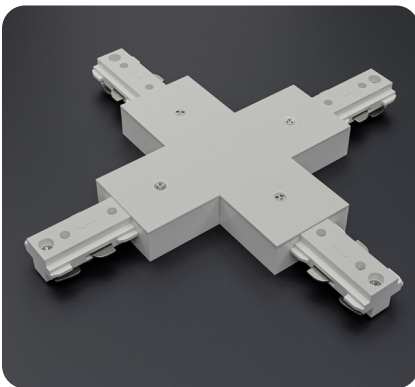

AVAILABLE LENSES *The track light comes with a lens of your choice; other extra lenses are sold separately.*

15° Beam Angle

25° Beam Angle

36° Beam Angle

55° Beam Angle

AVAILABLE ACCESSORIES
(Sold separately)

Track Mini Joiner H-Type
Model: VBD-0333-MJW
SKU: 666561434403

Track Flexible Joiner H-Type
Model: VBD-0339-FJW
SKU: a666561434489

Track Live End Joiner H-Type
Model: VBD-0331-LEW
SKU: 666561434380

Track L Joiner H-Type
Model: VBD-0335-LJW
SKU: 666561434427

Track Mini T Joiner H-Type
Model: VBD-0336-TJW
SKU: 666561434441

Track Cross Joiner H-Type
Model: VBD-0337-CJW
SKU: 666561434465

Track Floating Canopy H-Type
Model: VBD-0341-FCW
SKU: 666561434502

Track Monopoint Canopy H-Type
Model: VBD-0343-MCW
SKU: 666561434526