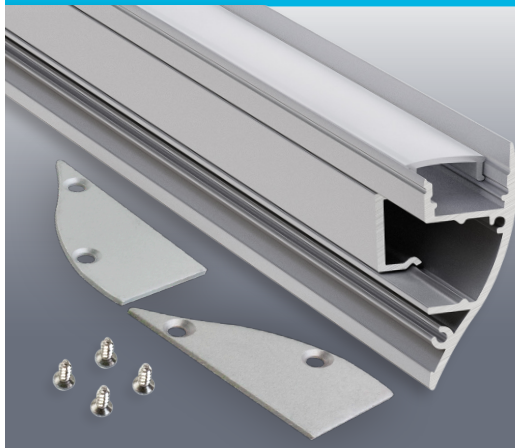

## Model: VBD-CH-M1-2

<b>Material:</b>	Anodized Aluminum
<b>Colour:</b>	Silver Grey
<b>Diffuser Type:</b>	Frosted
<b>Diffuser Material:</b>	Polycarbonate (PC)
<b>Channel Length:</b>	2m (6.5ft), 2.4m (7.8ft), 3m (9.8ft)
<b>Channel Width:</b>	17.7mm (0.69in)
<b>Channel Height:</b>	43.7mm (1.72in)

Job Name: \_\_\_\_\_

Distributor: \_\_\_\_\_

Type: \_\_\_\_\_

- VBD-CH-M1 (3 meters) **SKU: 666561423773**
- VBD-CH-M1-2.4 (2.4 meters) **SKU: 666561432065**
- VBD-CH-M1-2 (2 meters) **SKU: 666561434144**