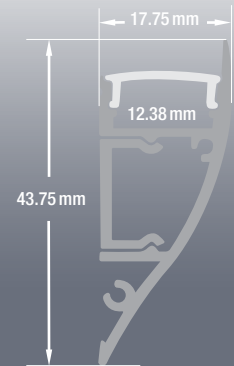

ACCESSORIES (Sold Separately)

Extra End Caps (2 Pair/bag)			
Model: VBD-ENCH-M1 SKU: 666561426910