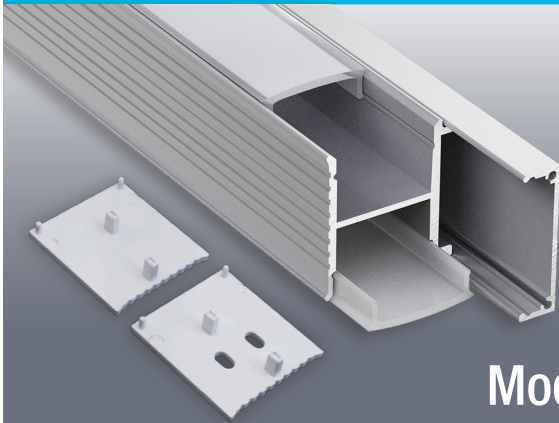

VEROBOARD®

Model: VBD-CH-WC2-2

Material:	Anodized Aluminum
Colour:	Silver Grey
Diffuser Type:	Frosted
Diffuser Material:	Polycarbonate (PC)
Channel Length:	2m (6.5ft), 2.4m (7.8ft), 3m (9.8ft)
Channel Width:	30.9mm (1.2in)
Channel Height:	27.9mm (1.09in)

Job Name: _____

Distributor: _____

Type: _____

- VBD-CH-WC2 (3 meters) **SKU: 666561423605**
- VBD-CH-WC2-2.4 (2.4 meters) **SKU: 666561432058**
- VBD-CH-WC2-2 (2 meters) **SKU: 666561434137**

Model: VBD-CH-WC2-2

ACCESSORIES (Sold Separately)

Extra End Caps (2 Pair/bag)			
 <p>Model: VBD-ENCH-WC2 SKU: 666561426668</p>			