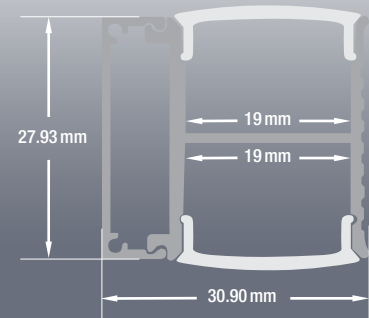

VEROBOARD®

Model: VBD-CH-WC2-2

Material:	Anodized Aluminum
Colour:	Silver Grey
Diffuser Type:	Frosted
Diffuser Material:	Polycarbonate (PC)
Channel Length:	2m (6.5ft), 2.4m (7.8ft), 3m (9.8ft)
Channel Width:	30.9mm (1.2in)
Channel Height:	27.9mm (1.09in)

Job Name: _____

Distributor: _____

Type: _____

- VBD-CH-WC2 (3 meters) **SKU: 666561423605**
- VBD-CH-WC2-2.4 (2.4 meters) **SKU: 666561432058**
- VBD-CH-WC2-2 (2 meters) **SKU: 666561434137**

Model: VBD-CH-WC2-2

ACCESSORIES (Sold Separately)

Extra End Caps (2 Pair/bag)			
 <p>Model: VBD-ENCH-WC2 SKU: 666561426668</p>			