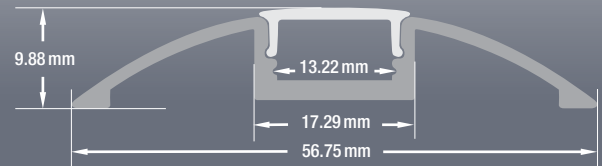

VEROBOARD®

Model: VBD-CH-S2-2

Material:	Anodized Aluminum
Colour:	Silver Grey
Diffuser Type:	Frosted
Diffuser Material:	Opal
Channel Length:	2m (6.5ft), 2.4m (7.8ft), 3m (9.8ft)
Channel Width:	56.75mm (2.2in)
Channel Height:	9.88mm (0.38in)

Job Name: _____

Distributor: _____

Type: _____

- VBD-CH-S2 (3 meters) **SKU: 666561423254**
- VBD-CH-S2.4 (2.4 meters) **SKU: 666561431617**
- VBD-CH-S2 (2 meters) **SKU: 666561434113**

Model: VBD-CH-S2-2

ACCESSORIES (Sold Separately)

Extra End Caps (2 Pair/bag)			
Model: VBD-ENCH-S2 SKU: 666561426637