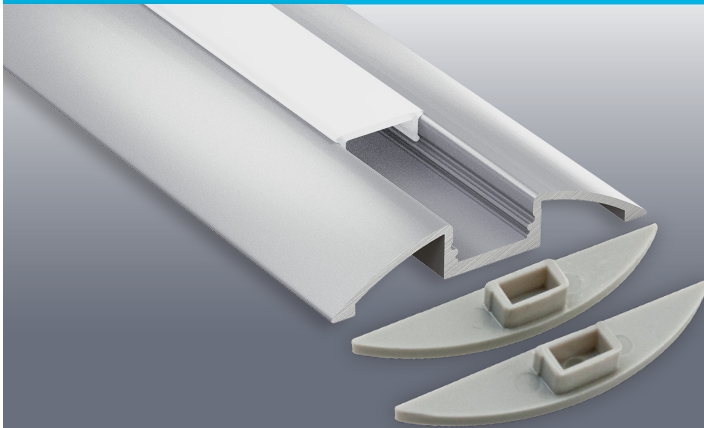

VEROBOARD®

Model: VBD-CH-S2-2

Material:	Anodized Aluminum
Colour:	Silver Grey
Diffuser Type:	Frosted
Diffuser Material:	Opal
Channel Length:	2m (6.5ft), 2.4m (7.8ft), 3m (9.8ft)
Channel Width:	56.75mm (2.2in)
Channel Height:	9.88mm (0.38in)

Job Name: _____

Distributor: _____

Type: _____

- VBD-CH-S2 (3 meters) **SKU: 666561423254**
- VBD-CH-S2.4 (2.4 meters) **SKU: 666561431617**
- VBD-CH-S2 (2 meters) **SKU: 666561434113**

Model: VBD-CH-S2-2

ACCESSORIES (Sold Separately)

Extra End Caps (2 Pair/bag)			
Model: VBD-ENCH-S2 SKU: 666561426637