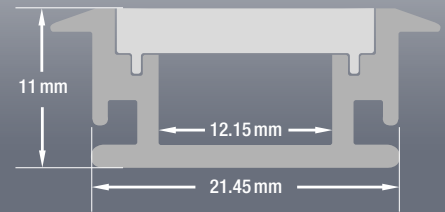

VEROBOARD®

Model: VBD-CH-RF2-2

Material:	Anodized Aluminum
Colour:	Silver Grey
Diffuser Type:	Frosted
Diffuser Material:	Polycarbonate (PC)
Channel Length:	2m (6.5ft), 2.4m (7.8ft), 3m (9.8ft)
Channel Width:	21.45mm (0.8in)
Channel Height:	11mm (0.43in)

Job Name: _____

Distributor: _____

Type: _____

- VBD-CH-RF2 (3 meters) **SKU: 666561423353**
- VBD-CH-RF2-2.4 (2.4 meters) **SKU: 666561431556**
- VBD-CH-RF2-2 (2 meters) **SKU: 666561434045**

Model: VBD-CH-RF2-2

ACCESSORIES (Sold Separately)

Extra End Caps (4 Pair/bag)			
  Model: VBD-ENCH-RF2 SKU: 666561426798