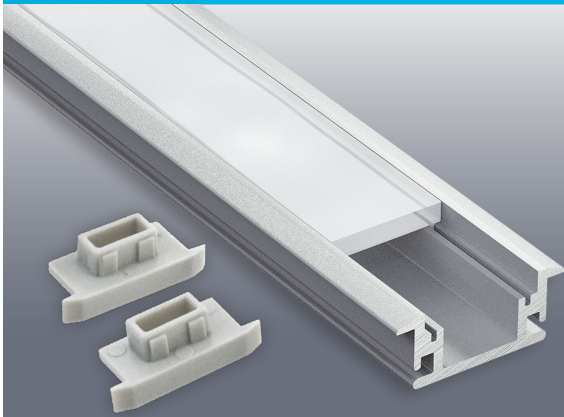

VEROBOARD®

Model: VBD-CH-RF2-2

Material:	Anodized Aluminum
Colour:	Silver Grey
Diffuser Type:	Frosted
Diffuser Material:	Polycarbonate (PC)
Channel Length:	2m (6.5ft), 2.4m (7.8ft), 3m (9.8ft)
Channel Width:	21.45mm (0.8in)
Channel Height:	11mm (0.43in)

Job Name: _____

Distributor: _____

Type: _____

- VBD-CH-RF2 (3 meters) **SKU: 666561423353**
- VBD-CH-RF2-2.4 (2.4 meters) **SKU: 666561431556**
- VBD-CH-RF2-2 (2 meters) **SKU: 666561434045**

Model: VBD-CH-RF2-2

ACCESSORIES (Sold Separately)

Extra End Caps (4 Pair/bag)			
  Model: VBD-ENCH-RF2 SKU: 666561426798