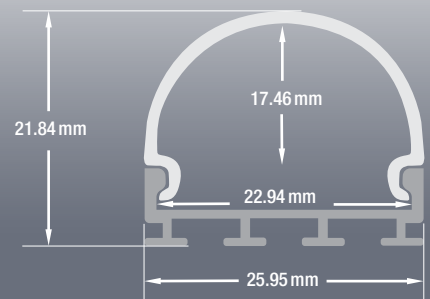

Model: VBD-CH-R2-2

ACCESSORIES (Sold Separately)

Extra End Caps (4 Pair/bag)	Mounting Clips (6 PCs/bag)		
Model: VBD-ENCH-R2 SKU: 666561426736	Model: VBD-CLCH-R2 SKU: 666561427214