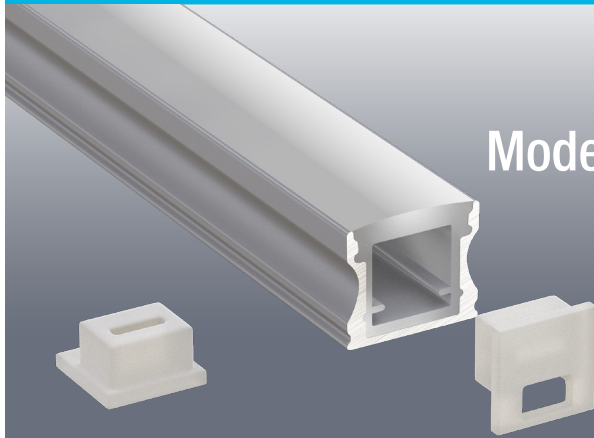

VEROBOARD®

Model: VBD-CH-S4WP-2

Material:	Anodized Aluminum
Colour:	Silver Grey
Diffuser Type:	Frosted
Diffuser Material:	Epoxy Fiber
Channel Length:	2m (6.5ft), 2.4m (7.8ft)
Channel Width:	17.24mm (0.68in)
Channel Height:	15.39mm (0.6in)

Job Name: _____

Distributor: _____

Type: _____

VBD-CH-S4WP-2.4 (2.4 meters)

SKU: 666561432560

VBD-CH-S4WP-2 (2 meters)

SKU: 666561434151

Model: VBD-CH-S4WP-2

ACCESSORIES (Sold Separately)

Extra End Caps (4 Pair/bag)	Mounting Clips (6 PCs/bag)	Adjustable Bracket (2 pcs/bag)	
<p>Model: VBD-ENCH-S7 SKU: 666561426965</p>	<p>Model: VBD-CLCH-S4 SKU: 666561427177</p>	<p>VBD-BR-S4S5 SKU: 666561427450</p>	