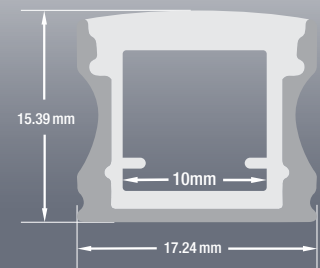

VEROBOARD®

Model: VBD-CH-S4WP-2

Material:	Anodized Aluminum
Colour:	Silver Grey
Diffuser Type:	Frosted
Diffuser Material:	Epoxy Fiber
Channel Length:	2m (6.5ft), 2.4m (7.8ft)
Channel Width:	17.24mm (0.68in)
Channel Height:	15.39mm (0.6in)

Job Name: _____

Distributor: _____

Type: _____

VBD-CH-S4WP-2.4 (2.4 meters)

SKU: 666561432560

VBD-CH-S4WP-2 (2 meters)

SKU: 666561434151

Model: VBD-CH-S4WP-2