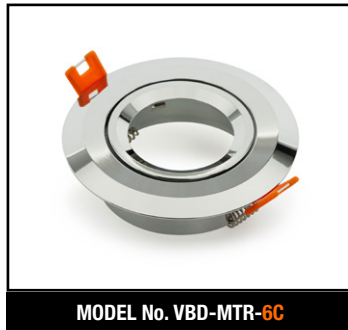

MODEL No. VBD-MTR-8W

MODEL No. VBD-MTR-6C