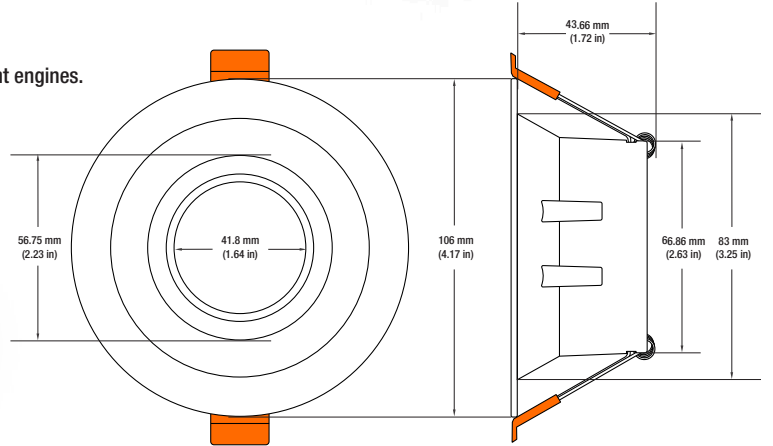

Name: _____

Company: _____

Phone: _____

Email: _____

VBD-MTR-88W Light Fixture 3.25" Round Recessed Downlight

SPECIFICATIONS

| | |
|--------------------------|---|
| Model No. | VBD-MTR-88W |
| Trim Color | White |
| Trim Material | Aluminum |
| Trim Shape | Round |
| Compatible Light Engines | VBD-TR5-W (2400K • 2700K • 3000K • 3500K • 4000K • 5000K) VBD-TR4-RGBW |
| Outer Diameter | 106mm (4.17") |
| Cut Size | 83mm (3.25") |
| Depth | 43.6mm (1.72") |

VBD-TR5-W (Frosted Glass)

| | |
|----------------------|-------------------------------|
| Model No. | VBD-TR5-W-FG |
| Input Voltage | 12V DC |
| Wattage | 5W |
| Body Colour | Metallic Silver |
| Available Trim Color | Silver • White • Black • Gold |
| Diffuser Material | Frosted Glass |
| Fixture Material | Aluminum |
| Beam Angle | 110° |
| Rendering Index | CRI>90 |
| IP Rating | IP20 (Damp Location) |
| Dimensions | 49mm x 28.5mm (1.93" x 1.12") |

VBD-TR5-W (Clear Lens)

| | |
|----------------------|-------------------------------|
| Model No. | VBD-TR5-W-L |
| Input Voltage | 12V DC |
| Wattage | 5W |
| Body Colour | Metallic Silver |
| Available Trim Color | Silver • White • Black • Gold |
| Diffuser Material | Clear Lens |
| Fixture Material | Aluminum |
| Beam Angle | 35° |
| Rendering Index | CRI>90 |
| IP Rating | IP20 (Damp Location) |
| Dimensions | 49mm x 28.5mm (1.93" x 1.12") |