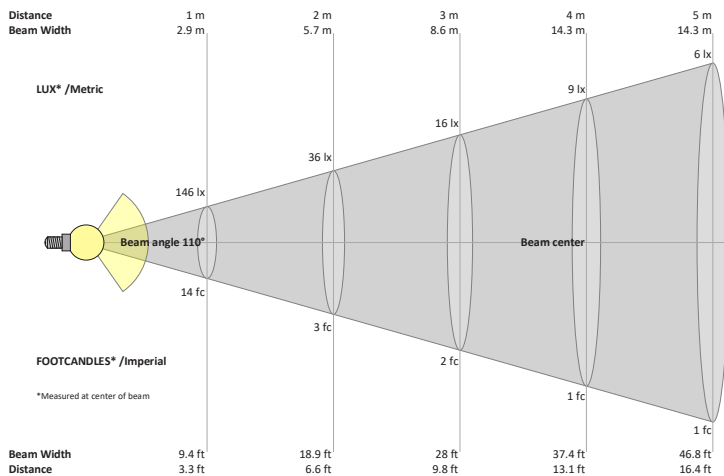

Name: _____

Company: _____

Phone: _____

Email: _____

VBD-MTR-88W Light Fixture 3.25" Round Recessed Downlight

SPECIFICATIONS

| | |
|--------------------------|---|
| Model No. | VBD-MTR-88W |
| Trim Color | White |
| Trim Material | Aluminum |
| Trim Shape | Round |
| Compatible Light Engines | VBD-TR5-W (2400K • 2700K • 3000K • 3500K • 4000K • 5000K) VBD-TR4-RGBW |
| Outer Diameter | 106mm (4.17") |
| Cut Size | 83mm (3.25") |
| Depth | 43.6mm (1.72") |

VBD-TR5-W (Frosted Glass)

| | |
|----------------------|-------------------------------|
| Model No. | VBD-TR5-W-FG |
| Input Voltage | 12V DC |
| Wattage | 5W |
| Body Colour | Metallic Silver |
| Available Trim Color | Silver • White • Black • Gold |
| Diffuser Material | Frosted Glass |
| Fixture Material | Aluminum |
| Beam Angle | 110° |
| Rendering Index | CRI>90 |
| IP Rating | IP20 (Damp Location) |
| Dimensions | 49mm x 28.5mm (1.93" x 1.12") |

Beam Details

Available Colour Temperatures

ORDERING GUIDE

Example part number: **VBD-TR5-W-FG-24K-S**

MODEL: VBD - SERIES: TR5-W - DIFFUSER: FG - COLOUR: 24K 35K 27K 40K 30K 50K - TRIM COLOUR: S B G W

NOTES:
 FG = Frosted Glass
 S = Silver
 G = Gold
 B = Black
 W = White

VBD-TR5-W (Clear Lens)

| | |
|----------------------|-------------------------------|
| Model No. | VBD-TR5-W-L |
| Input Voltage | 12V DC |
| Wattage | 5W |
| Body Colour | Metallic Silver |
| Available Trim Color | Silver • White • Black • Gold |
| Diffuser Material | Clear Lens |
| Fixture Material | Aluminum |
| Beam Angle | 35° |
| Rendering Index | CRI>90 |
| IP Rating | IP20 (Damp Location) |
| Dimensions | 49mm x 28.5mm (1.93" x 1.12") |