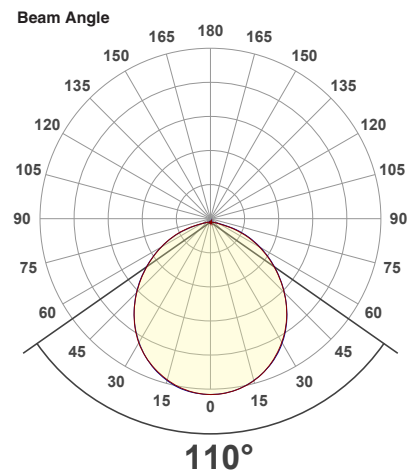

Name: _____

Company: _____

Phone: _____

Email: _____

VBD-MTR-88W Light Fixture 3.25" Round Recessed Downlight

SPECIFICATIONS

| | |
|--------------------------|---|
| Model No. | VBD-MTR-88W |
| Trim Color | White |
| Trim Material | Aluminum |
| Trim Shape | Round |
| Compatible Light Engines | VBD-TR5-W (2400K • 2700K • 3000K • 3500K • 4000K • 5000K) VBD-TR4-RGBW |
| Outer Diameter | 106mm (4.17") |
| Cut Size | 83mm (3.25") |
| Depth | 43.6mm (1.72") |

VBD-TR5-W (Frosted Glass)

| | |
|----------------------|-------------------------------|
| Model No. | VBD-TR5-W-FG |
| Input Voltage | 12V DC |
| Wattage | 5W |
| Body Colour | Metallic Silver |
| Available Trim Color | Silver • White • Black • Gold |
| Diffuser Material | Frosted Glass |
| Fixture Material | Aluminum |
| Beam Angle | 110° |
| Rendering Index | CRI>90 |
| IP Rating | IP20 (Damp Location) |
| Dimensions | 49mm x 28.5mm (1.93" x 1.12") |

Beam Details

Available Colour Temperatures

ORDERING GUIDE

Example part number: **VBD-TR5-W-FG-24K-S**

MODEL: VBD - SERIES: TR5-W - DIFFUSER: FG - COLOUR: 24K 35K 27K 40K 30K 50K - TRIM COLOUR: S B G W

NOTES:
 FG = Frosted Glass
 S = Silver
 G = Gold
 B = Black
 W = White

VBD-TR5-W (Clear Lens)

| | |
|----------------------|-------------------------------|
| Model No. | VBD-TR5-W-L |
| Input Voltage | 12V DC |
| Wattage | 5W |
| Body Colour | Metallic Silver |
| Available Trim Color | Silver • White • Black • Gold |
| Diffuser Material | Clear Lens |
| Fixture Material | Aluminum |
| Beam Angle | 35° |
| Rendering Index | CRI>90 |
| IP Rating | IP20 (Damp Location) |
| Dimensions | 49mm x 28.5mm (1.93" x 1.12") |