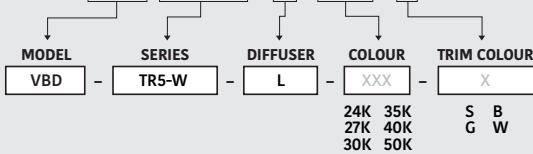

Beam Details

Available Colour Temperatures

ORDERING GUIDE

Example part number: **VBD-TR5-W-FG-24K-S**

MODEL: VBD - SERIES: TR5-W - DIFFUSER: FG - COLOUR: 24K 35K 27K 40K 30K 50K - TRIM COLOUR: S B G W

NOTES:
 FG = Frosted Glass
 S = Silver
 G = Gold
 B = Black
 W = White

Available Colour Temperatures

Beam Details

Beam Angle

ORDERING GUIDE

Example part number: **VBD-TR5-W-L-24K-S**

NOTES:

L = Clear Lens
S = Silver
G = Gold
B = Black
W = White

VBD-TR4-RGBW (Frosted Glass)

| | |
|----------------------|-------------------------------|
| Model No. | VBD-TR4-RGBW-FG |
| Input Voltage | 12V DC |
| Wattage | 4W |
| Color Temperature | RGBW |
| Body Colour | Metallic Silver |
| Available Trim Color | Silver • White • Black • Gold |
| Diffuser Material | Frosted Glass |
| Fixture Material | Aluminum |
| Beam Angle | 110° |
| Rendering Index | CRI>80 |
| IP Rating | IP20 (Damp Location) |
| Dimensions | 49mm x 28.5mm (1.93" x 1.12") |

Beam Details

Beam Angle

ORDERING GUIDE

Example part number: **VBD-TR4-RGBW-FG-S**

NOTES:

FG = Frosted Glass
S = Silver
G = Gold
B = Black
W = White

AVAILABLE TRIM MODELS

MODEL No. VBD-MTR-1C