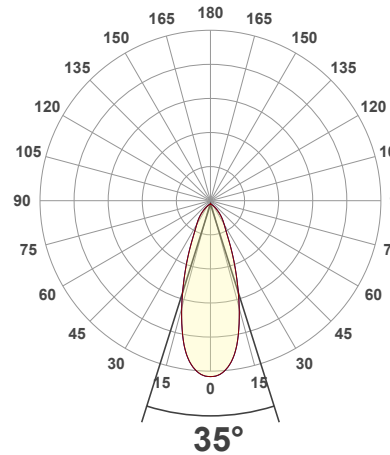

Name: _____

Company: _____

Phone: _____

Email: _____

VBD-MTR-88W Light Fixture 3.25" Round Recessed Downlight

SPECIFICATIONS

| | |
|--------------------------|---|
| Model No. | VBD-MTR-88W |
| Trim Color | White |
| Trim Material | Aluminum |
| Trim Shape | Round |
| Compatible Light Engines | VBD-TR5-W (2400K • 2700K • 3000K • 3500K • 4000K • 5000K) VBD-TR4-RGBW |
| Outer Diameter | 106mm (4.17") |
| Cut Size | 83mm (3.25") |
| Depth | 43.6mm (1.72") |

Beam Details

Available Colour Temperatures

ORDERING GUIDE

Example part number: **VBD-TR5-W-FG-24K-S**

MODEL: VBD - SERIES: TR5-W - DIFFUSER: FG - COLOUR: 24K 35K 27K 40K 30K 50K - TRIM COLOUR: S B G W

NOTES:
 FG = Frosted Glass
 S = Silver
 G = Gold
 B = Black
 W = White

VBD-TR5-W (Clear Lens)

| | |
|----------------------|-------------------------------|
| Model No. | VBD-TR5-W-L |
| Input Voltage | 12V DC |
| Wattage | 5W |
| Body Colour | Metallic Silver |
| Available Trim Color | Silver • White • Black • Gold |
| Diffuser Material | Clear Lens |
| Fixture Material | Aluminum |
| Beam Angle | 35° |
| Rendering Index | CRI>90 |
| IP Rating | IP20 (Damp Location) |
| Dimensions | 49mm x 28.5mm (1.93" x 1.12") |

Available Colour Temperatures

Beam Details

Beam Angle

ORDERING GUIDE

Example part number: **VBD-TR5-W-L-24K-S**

NOTES:

L = Clear Lens
S = Silver
G = Gold
B = Black
W = White

VBD-TR4-RGBW (Frosted Glass)