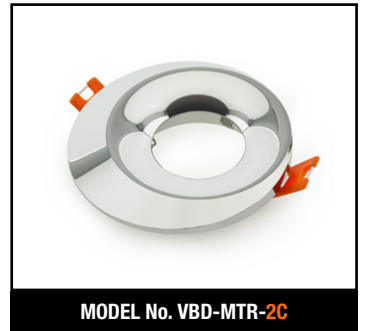

MODEL No. VBD-MTR-7W