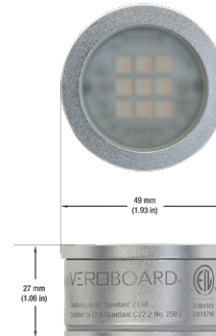

VBD-TR5-W (Frosted Glass)

| | |
|----------------------|-------------------------------|
| Model No. | VBD-TR5-W-FG |
| Input Voltage | 12V DC |
| Wattage | 5W |
| Body Colour | Metallic Silver |
| Available Trim Color | Silver • White • Black • Gold |
| Diffuser Material | Frosted Glass |
| Fixture Material | Aluminum |
| Beam Angle | 110° |
| Rendering Index | CRI>90 |
| IP Rating | IP20 (Damp Location) |
| Dimensions | 49mm x 28.5mm (1.93" x 1.12") |

VBD-TR5-W (Clear Lens)

| | |
|----------------------|-------------------------------|
| Model No. | VBD-TR5-W-L |
| Input Voltage | 12V DC |
| Wattage | 5W |
| Body Colour | Metallic Silver |
| Available Trim Color | Silver • White • Black • Gold |
| Diffuser Material | Clear Lens |
| Fixture Material | Aluminum |
| Beam Angle | 35° |
| Rendering Index | CRI>90 |
| IP Rating | IP20 (Damp Location) |
| Dimensions | 49mm x 28.5mm (1.93" x 1.12") |

Available Colour Temperatures

Beam Details

Beam Angle

ORDERING GUIDE

Example part number: **VBD-TR5-W-L-24K-S**

NOTES:

L = Clear Lens
S = Silver
G = Gold
B = Black
W = White

VBD-TR4-RGBW (Frosted Glass)

| | |
|----------------------|-------------------------------|
| Model No. | VBD-TR4-RGBW-FG |
| Input Voltage | 12V DC |
| Wattage | 4W |
| Color Temperature | RGBW |
| Body Colour | Metallic Silver |
| Available Trim Color | Silver • White • Black • Gold |
| Diffuser Material | Frosted Glass |
| Fixture Material | Aluminum |
| Beam Angle | 110° |
| Rendering Index | CRI>80 |
| IP Rating | IP20 (Damp Location) |
| Dimensions | 49mm x 28.5mm (1.93" x 1.12") |