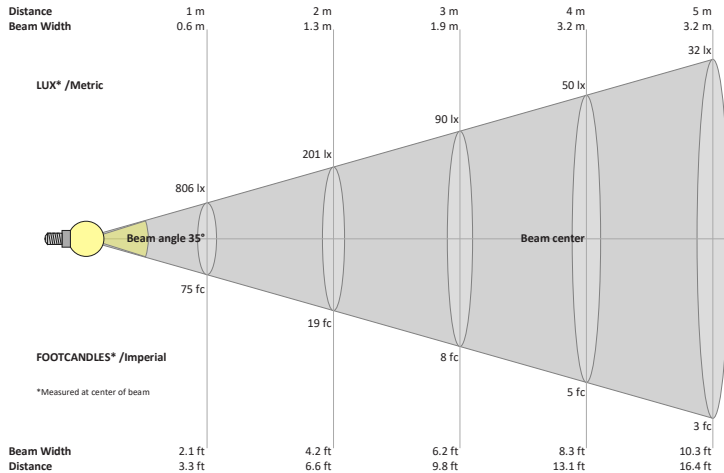

Name: _____

Company: _____

Phone: _____

Email: _____

VBD-MTR-88W Light Fixture 3.25" Round Recessed Downlight

SPECIFICATIONS

| | |
|--------------------------|---|
| Model No. | VBD-MTR-88W |
| Trim Color | White |
| Trim Material | Aluminum |
| Trim Shape | Round |
| Compatible Light Engines | VBD-TR5-W (2400K • 2700K • 3000K • 3500K • 4000K • 5000K) VBD-TR4-RGBW |
| Outer Diameter | 106mm (4.17") |
| Cut Size | 83mm (3.25") |
| Depth | 43.6mm (1.72") |

Beam Details

Available Colour Temperatures

ORDERING GUIDE

Example part number: **VBD-TR5-W-FG-24K-S**

MODEL: VBD - SERIES: TR5-W - DIFFUSER: FG - COLOUR: 24K 35K 27K 40K 30K 50K - TRIM COLOUR: S B G W

NOTES:
 FG = Frosted Glass
 S = Silver
 G = Gold
 B = Black
 W = White

VBD-TR5-W (Clear Lens)

| | |
|----------------------|-------------------------------|
| Model No. | VBD-TR5-W-L |
| Input Voltage | 12V DC |
| Wattage | 5W |
| Body Colour | Metallic Silver |
| Available Trim Color | Silver • White • Black • Gold |
| Diffuser Material | Clear Lens |
| Fixture Material | Aluminum |
| Beam Angle | 35° |
| Rendering Index | CRI>90 |
| IP Rating | IP20 (Damp Location) |
| Dimensions | 49mm x 28.5mm (1.93" x 1.12") |

Available Colour Temperatures

Beam Details

Beam Angle

ORDERING GUIDE

Example part number: **VBD-TR5-W-L-24K-S**

NOTES:

L = Clear Lens
S = Silver
G = Gold
B = Black
W = White

VBD-TR4-RGBW (Frosted Glass)