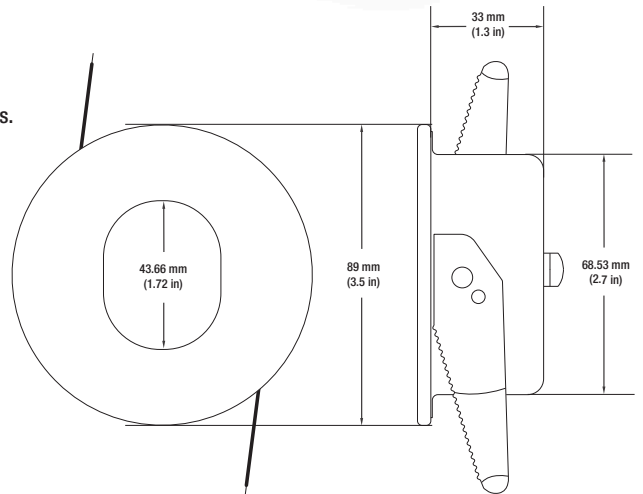

Name: _____

Company: _____

Phone: _____

Email: _____

VBD-MTR-79W Light Fixture 2.5" Round Recessed Downlight

SPECIFICATIONS

Model No.	VBD-MTR-79W
Trim Color	White
Trim Material	Aluminum
Trim Shape	Round
Compatible Light Engines	VBD-TR5-W (2400K • 2700K • 3000K • 3500K • 4000K • 5000K) VBD-TR4-RGBW
Outer Diameter	89mm (3.5")
Cut Size	68.5mm (2.7")
Depth	33mm (1.3")

SKU: 666561432386

Features

- Widely used by interior designers.
- This VBD-MTR-79W light fixture is compatible to work with our VBD-TR Series Light engines.
- Contact us for more assistance and to know more about bulk orders.