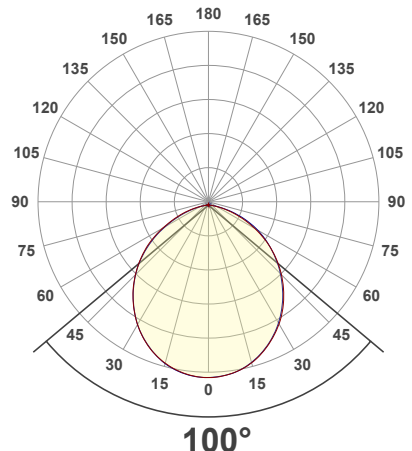

### Beam Angle

### NOTES:

L = Clear Lens  
S = Silver  
G = Gold  
B = Black  
W = White

### Beam Details