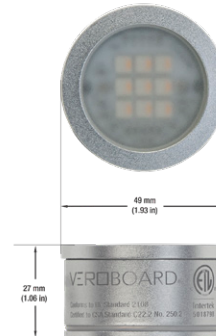

VBD-TR5-W (Clear Lens)

Model No.	VBD-TR5-W-L
Input Voltage	12V DC
Wattage	5W
Body Colour	Metallic Silver
Available Trim Color	Silver • White • Black • Gold
Diffuser Material	Clear Lens
Fixture Material	Aluminum
Beam Angle	35°
Rendering Index	CRI>90
IP Rating	IP20 (Damp Location)
Dimensions	49mm x 28.5mm (1.93" x 1.12")

Available Colour Temperatures

Beam Details

Beam Angle

ORDERING GUIDE

Example part number: **VBD-TR5-W-L-24K-S**

NOTES:

L = Clear Lens
S = Silver
G = Gold
B = Black
W = White

VBD-TR4-RGBW (Frosted Glass)

Model No.	VBD-TR4-RGBW-FG
Input Voltage	12V DC
Wattage	4W
Color Temperature	RGBW
Body Colour	Metallic Silver
Available Trim Color	Silver • White • Black • Gold
Diffuser Material	Frosted Glass
Fixture Material	Aluminum
Beam Angle	110°
Rendering Index	CRI>80
IP Rating	IP20 (Damp Location)
Dimensions	49mm x 28.5mm (1.93" x 1.12")

Beam Details

Beam Angle

ORDERING GUIDE

Example part number: **VBD-TR4-RGBW-FG-S**

NOTES:

FG = Frosted Glass
S = Silver
G = Gold
B = Black
W = White