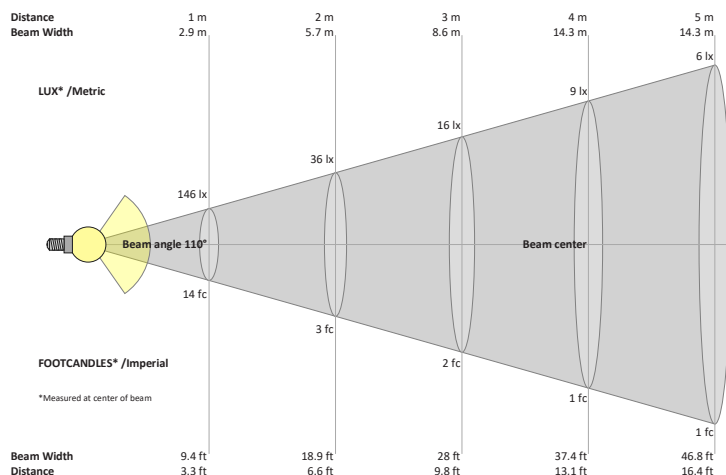

### VBD-TR5-W (Frosted Glass)

Model No.	VBD-TR5-W-FG
Input Voltage	12V DC
Wattage	5W
Body Colour	Metallic Silver
Available Trim Color	Silver • White • Black • Gold
Diffuser Material	Frosted Glass
Fixture Material	Aluminum
Beam Angle	110°
Rendering Index	CRI>90
IP Rating	IP20 (Damp Location)
Dimensions	49mm x 28.5mm (1.93" x 1.12")

#### Beam Details