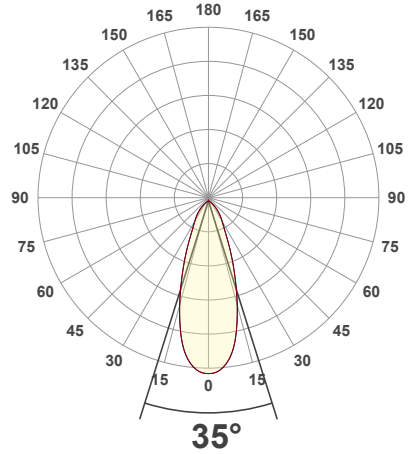

## VBD-TR5-W (Clear Lens)

Model No.	VBD-TR5-W-L
Input Voltage	12V DC
Wattage	5W
Body Colour	Metallic Silver
Available Trim Color	Silver • White • Black • Gold
Diffuser Material	Clear Lens
Fixture Material	Aluminum
Beam Angle	35°
Rendering Index	CRI>90
IP Rating	IP20 (Damp Location)
Dimensions	49mm x 28.5mm (1.93" x 1.12")

### Beam Details

### Beam Angle