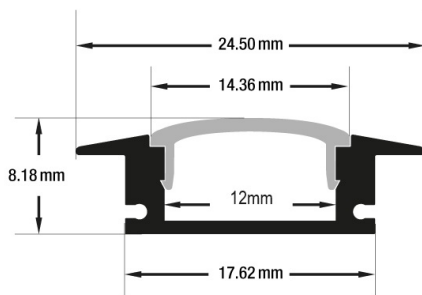

Model: VBD-CH-RS5B

Recessed LED Channel

Material:	Anodized Aluminum
Colour:	Black
Diffuser Type:	Frosted
Diffuser Material:	Poly Carbonate (PC)
Channel Length:	1000mm (3.2ft)
Channel Width:	17.62mm (0.04in)
Channel Height:	8mm (0.31in)
Accessories Included:	End Caps (1 Pair)

Name: _____

Project Name: _____

Email: _____

Phone: _____

Quantity: _____

Notes: _____

SKU: 666561432294