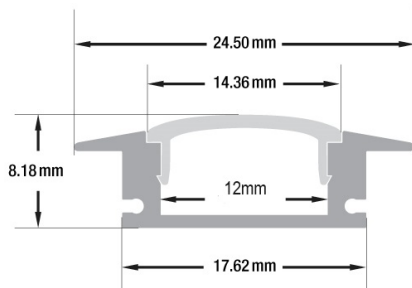

Model: VBD-CH-RS5

Recessed LED Channel

Material:	Anodized Aluminum
Colour:	Silver Grey
Diffuser Type:	Frosted
Diffuser Material:	Poly Carbonate (PC)
Channel Length:	1000mm (3.2ft)
Channel Width:	17.62mm (0.04in)
Channel Height:	8.1mm (0.31in)
Accessories Included:	End Caps (1 Pair)

Name: _____

Project Name: _____

Email: _____

Phone: _____

Quantity: _____

Notes: _____

SKU: 666561432287