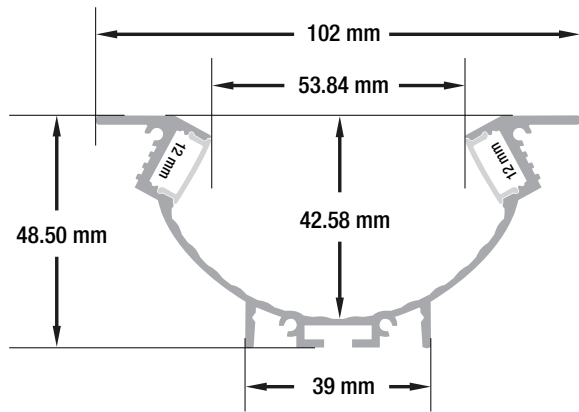

Model: VBD-CH-WC5

COVE LIGHTING CHANNEL

Material:	Anodized Aluminum
Colour:	Silver Grey
Diffuser Type:	Frosted
Diffuser Material:	Polycarbonate(PC)
Channel Length:	1000mm (3.2ft)
Channel Width:	102mm (4in)
Channel Height:	48.5mm (1.90in)
Accessories Included:	1Pair End Caps and 2pcs Mounting Brackets

Name: _____

Project Name: _____

Email: _____

Phone: _____

Quantity: _____

Notes: _____

SKU: 666561432270