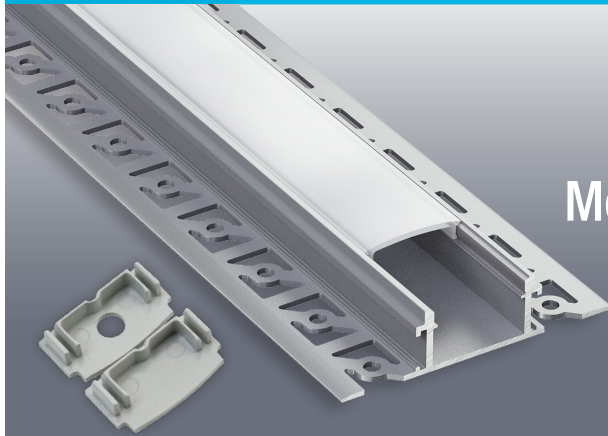

## Model: VBD-CH-D1-2

<b>Material:</b>	Anodized Aluminum
<b>Colour:</b>	Silver Grey
<b>Diffuser Type:</b>	Frosted
<b>Diffuser Material:</b>	Polycarbonate (PC)
<b>Channel Length:</b>	2m (6.5ft), 2.4m (7.8ft), 3m (9.8ft)
<b>Channel Width:</b>	24.77mm (0.9in)
<b>Channel Height:</b>	15.25mm (0.6in)

Job Name: \_\_\_\_\_

Distributor: \_\_\_\_\_

Type: \_\_\_\_\_

- VBD-CH-D1 (3 meters) **SKU: 666561423643**
- VBD-CH-D1-2.4 (2.4 meters) **SKU: 666561432072**
- VBD-CH-D1-2 (2 meters) **SKU: 666561432089**