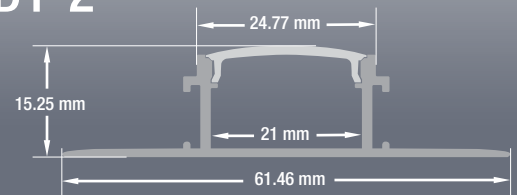

Model: VBD-CH-D1-2

ACCESSORIES (Sold Separately)

Extra End Caps (1 Pair/bag)			
Model: VBD-ENCH-D1 SKU: 666561427085